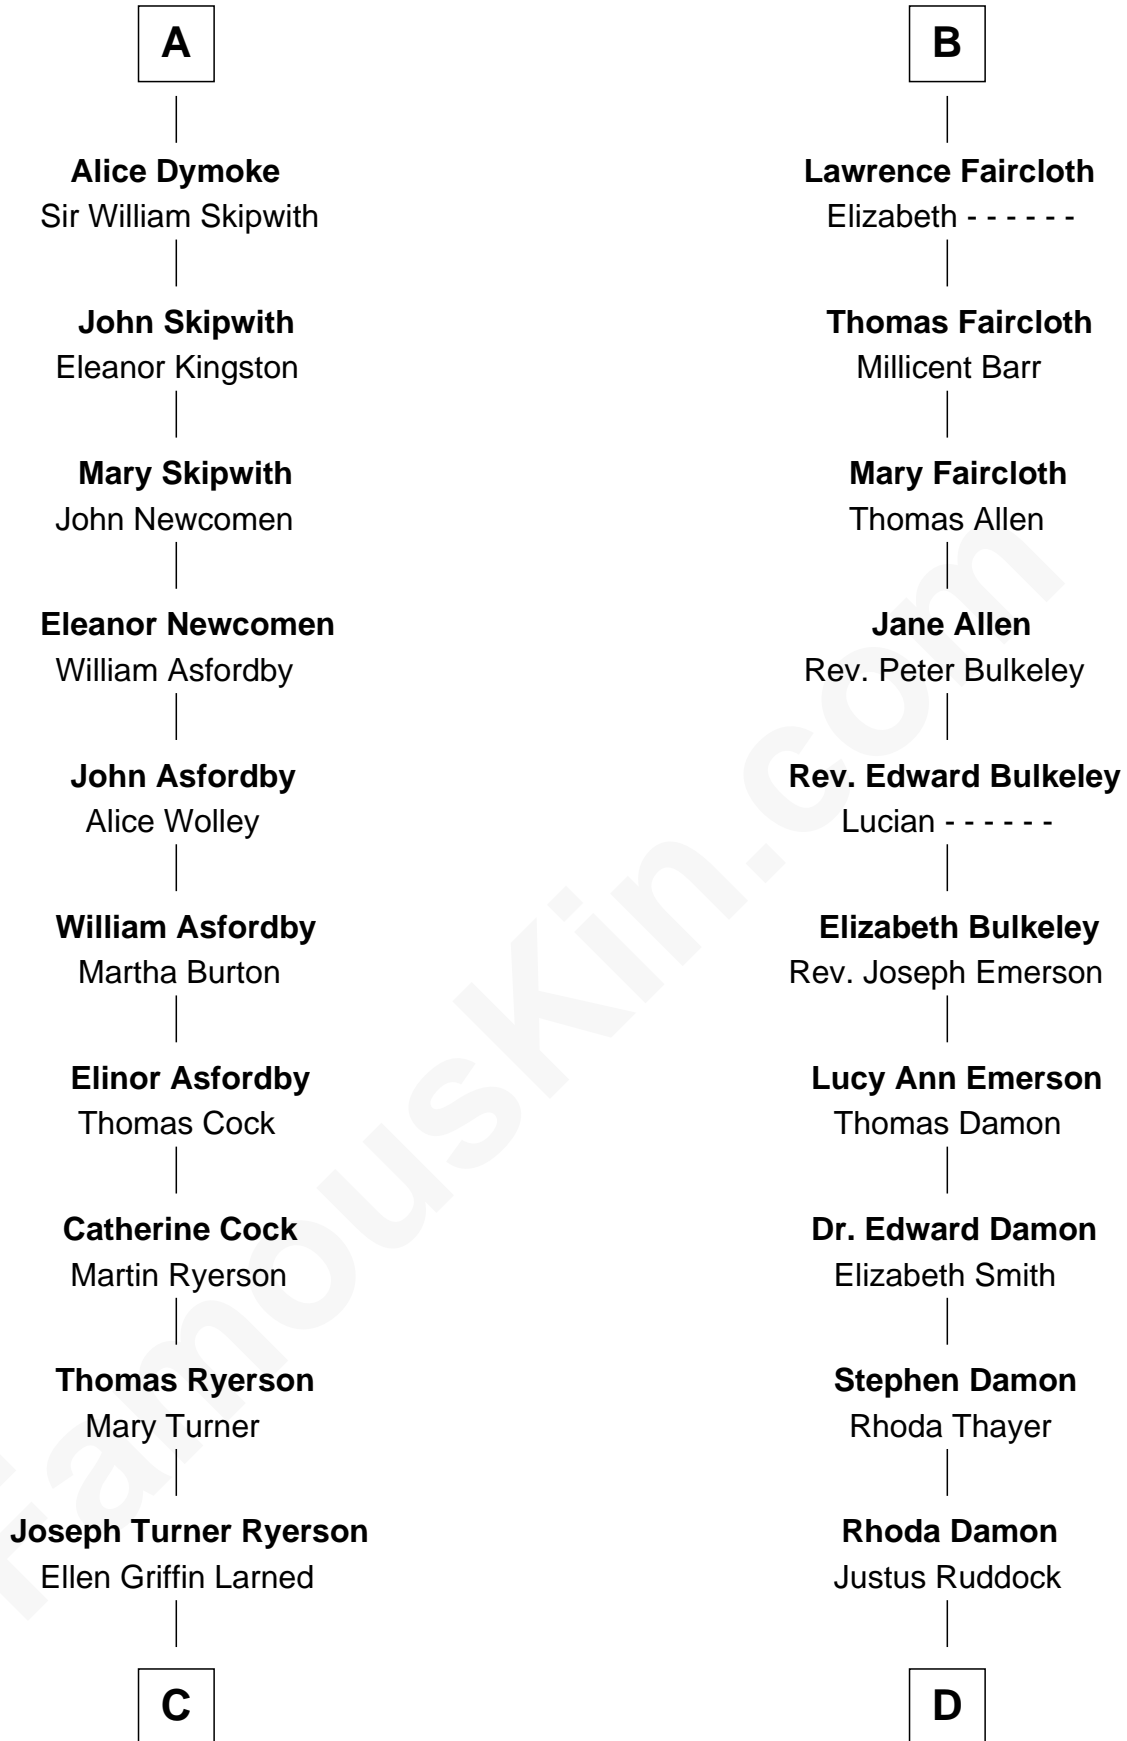

# FamousKin.com Relationship Chart of

**Paget Brewster**

*TV Actress*

21st cousin of

**Sarah Palin**

*9th Governor of Alaska*

**Sir William de Ros**

Eustache Fitz Ralph

**C**

**Edward Larned Ryerson**

Mary Pringle Mitchell

**Donald Mitchell Ryerson**

Isabelle McGenniss

**Joan Ryerson**

George Washington Wales Brewster

**Galen Brewster**

Hathaway Tew

**Paget Brewster**

*TV Actress*

**D**

**Thomas S. Ruddock**

Maria Nancy Newell

**May Belle Ruddock**

Henry Charles Brandt