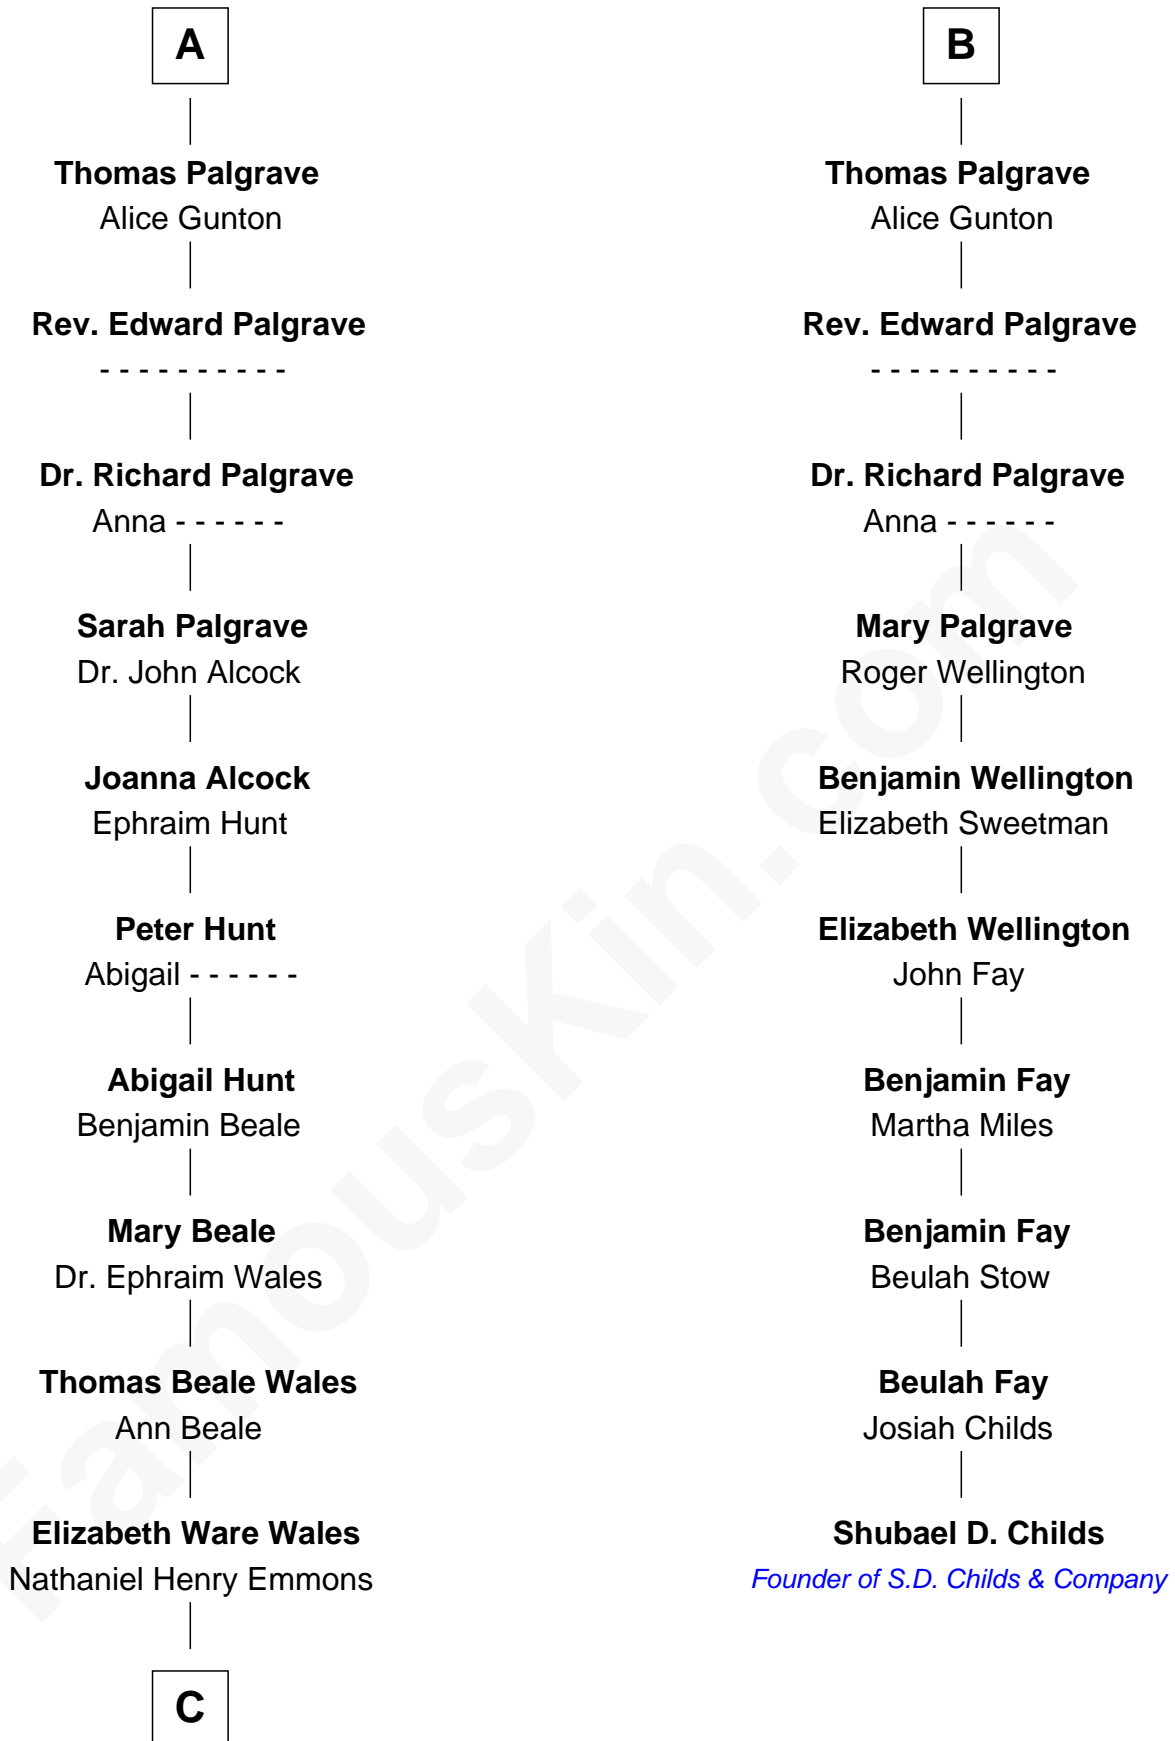

FamousKin.com Relationship Chart of

Paget Brewster

TV Actress

16th cousin 5 times removed of

Shubael D. Childs

Founder of S.D. Childs & Company

John de Bovile

C

Ann Wales Emmons

Benjamin Brewster

Dr. George Washington Wales Brewster

Ellen Mackenzie Hodge

George Washington Wales Brewster

Joan Ryerson

Galen Brewster

Hathaway Tew