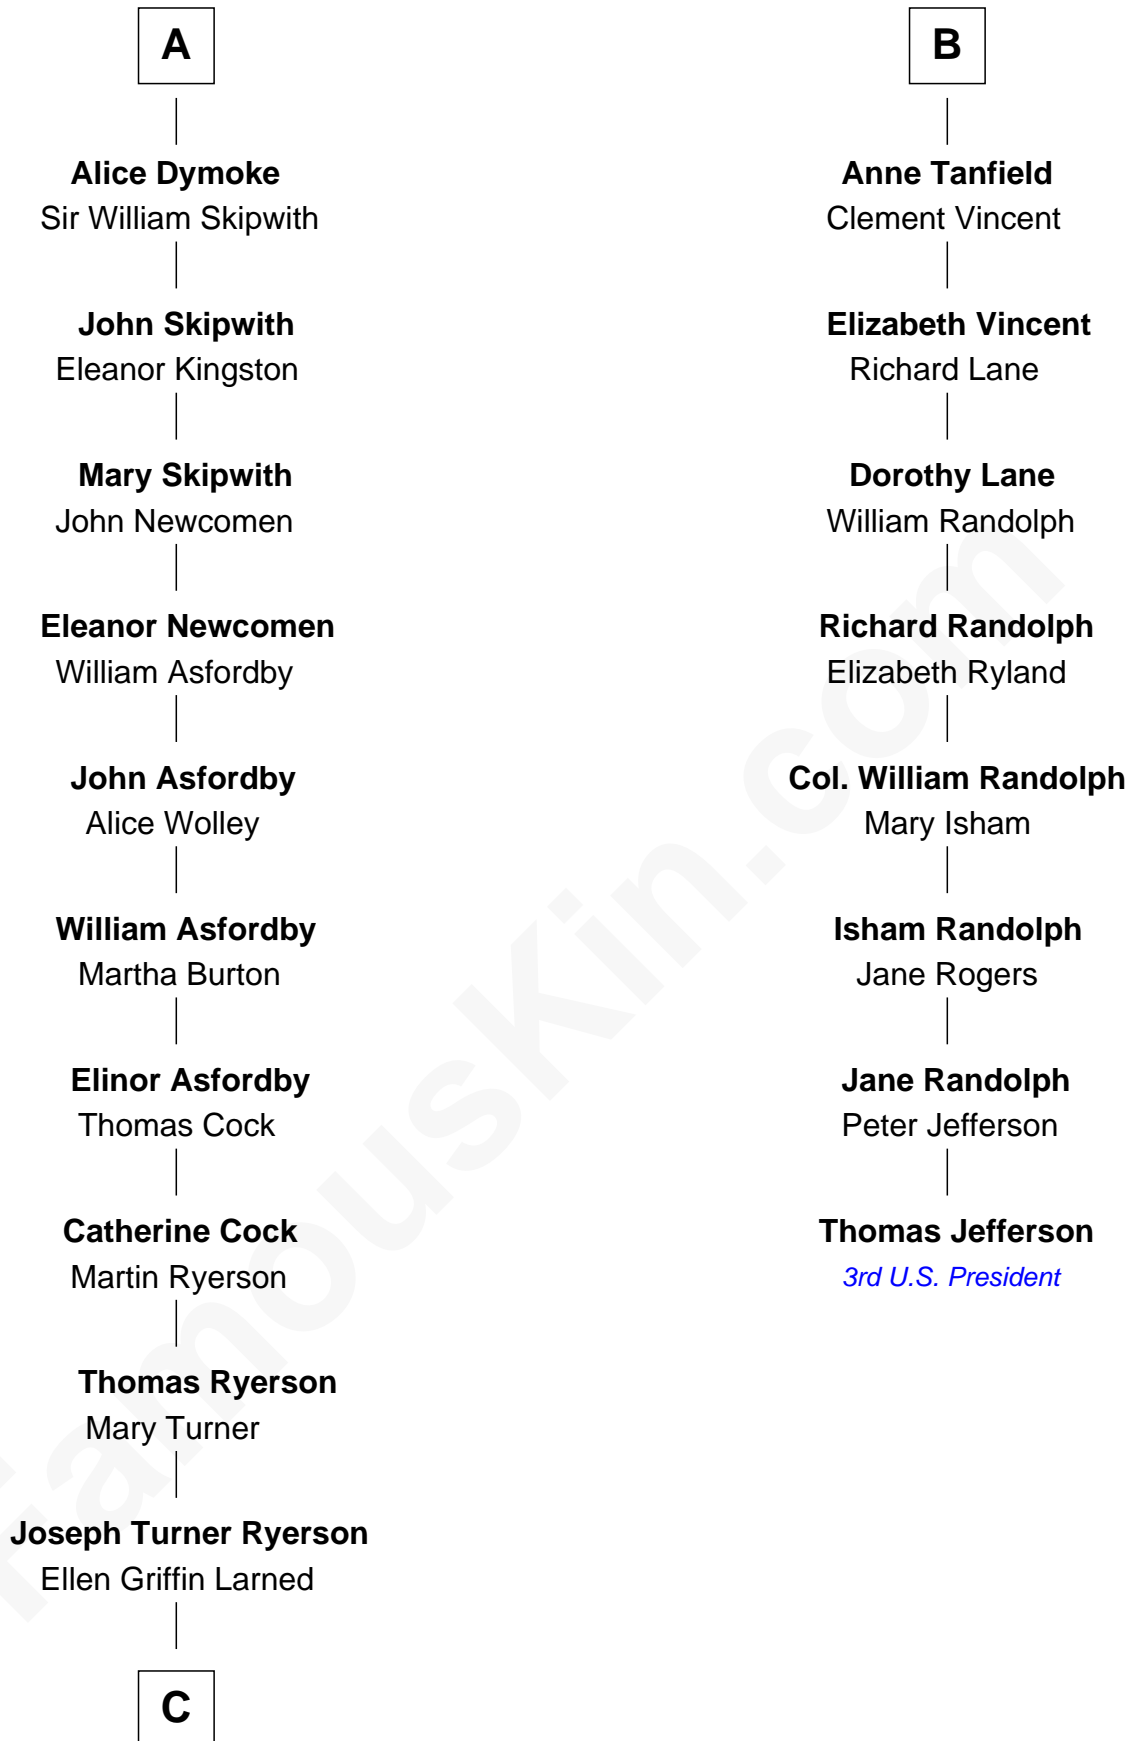

**FamousKin.com**  
**Relationship Chart of**  
**Paget Brewster**  
*TV Actress*

14th cousin 7 times removed of

**Thomas Jefferson**

*3rd U.S. President and Signer of the Declaration of Independence*

**Sir Hugh I de Audley**  
 Iseult de Mortimer

**C**

Edward Larned Ryerson

Mary Pringle Mitchell

Donald Mitchell Ryerson

Isabelle McGenniss

Joan Ryerson

George Washington Wales Brewster

Galen Brewster

Hathaway Tew

Paget Brewster

*TV Actress*

FamousKin.com