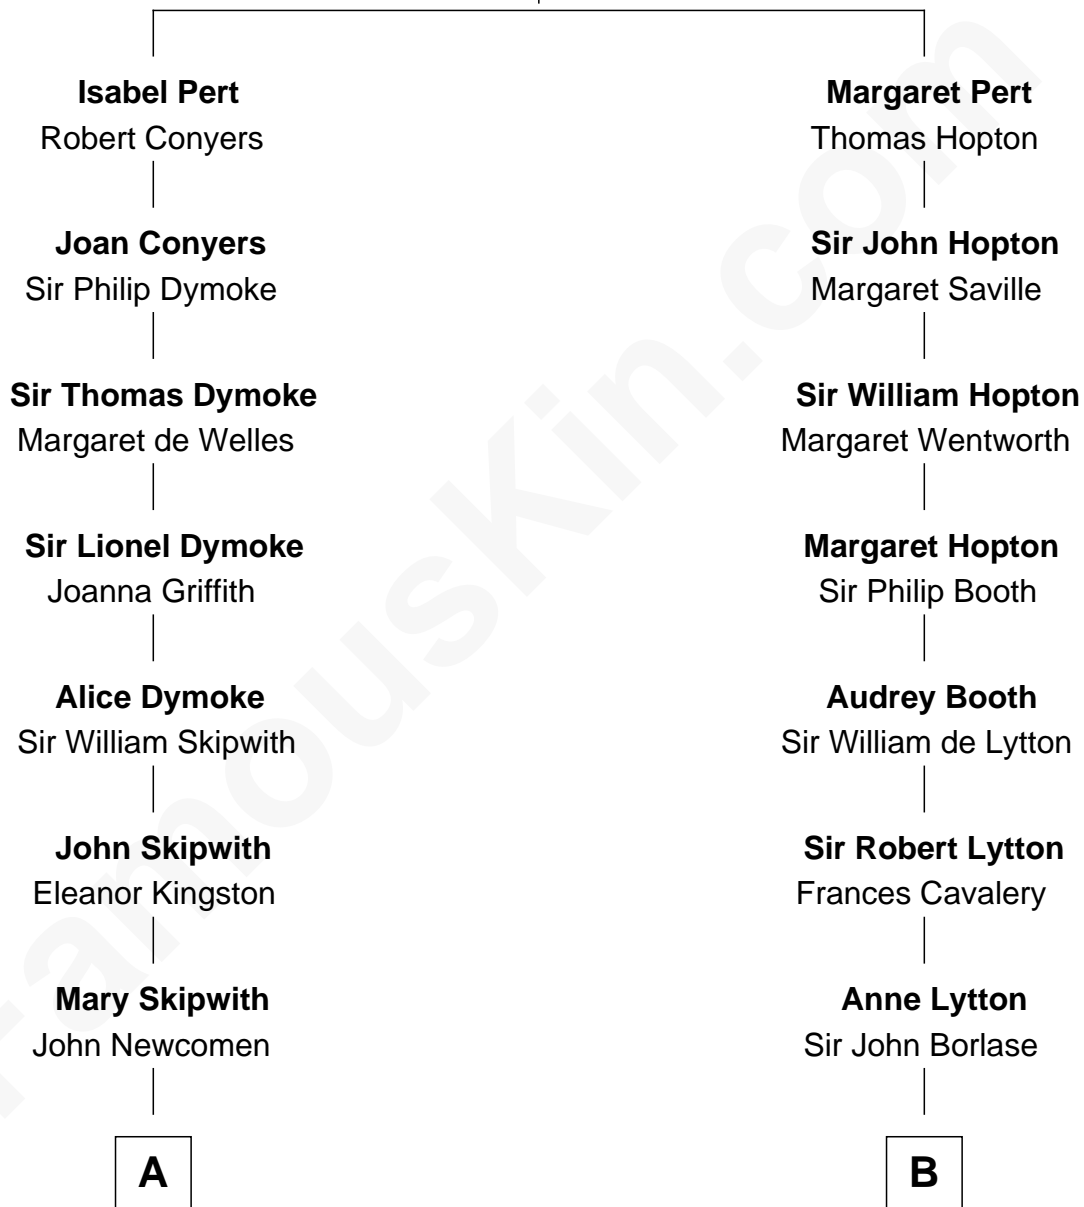

FamousKin.com Relationship Chart of

Paget Brewster

TV Actress

13th cousin 5 times removed of

Thomas Jefferson

3rd U.S. President and Signer of the Declaration of Independence

William Pert

Joan le Scrope

C

Galen Brewster
Hathaway Tew

Paget Brewster
TV Actress

FamousKin.com