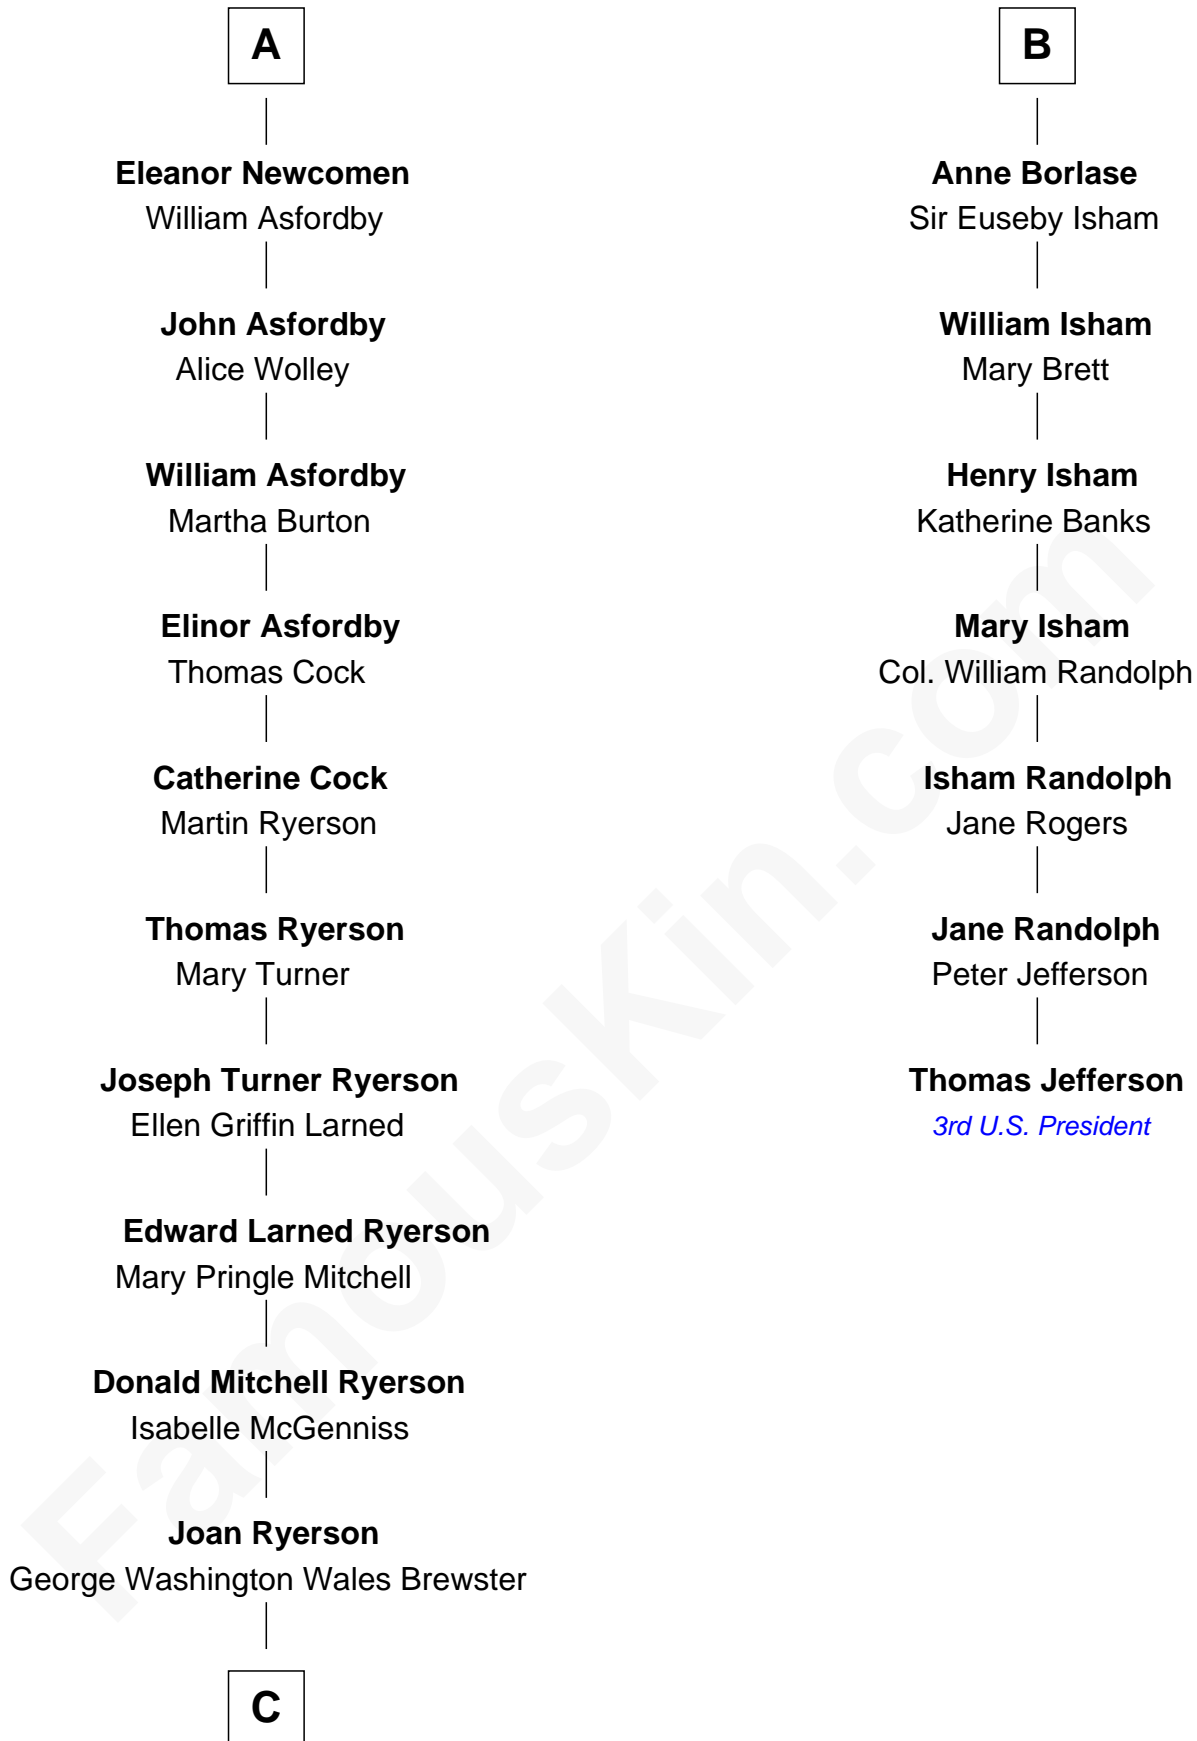

FamousKin.com Relationship Chart of

Paget Brewster

TV Actress

13th cousin 5 times removed of

Thomas Jefferson

3rd U.S. President and Signer of the Declaration of Independence

William Pert

Joan le Scrope

C

Galen Brewster
Hathaway Tew

Paget Brewster
TV Actress

FamousKin.com