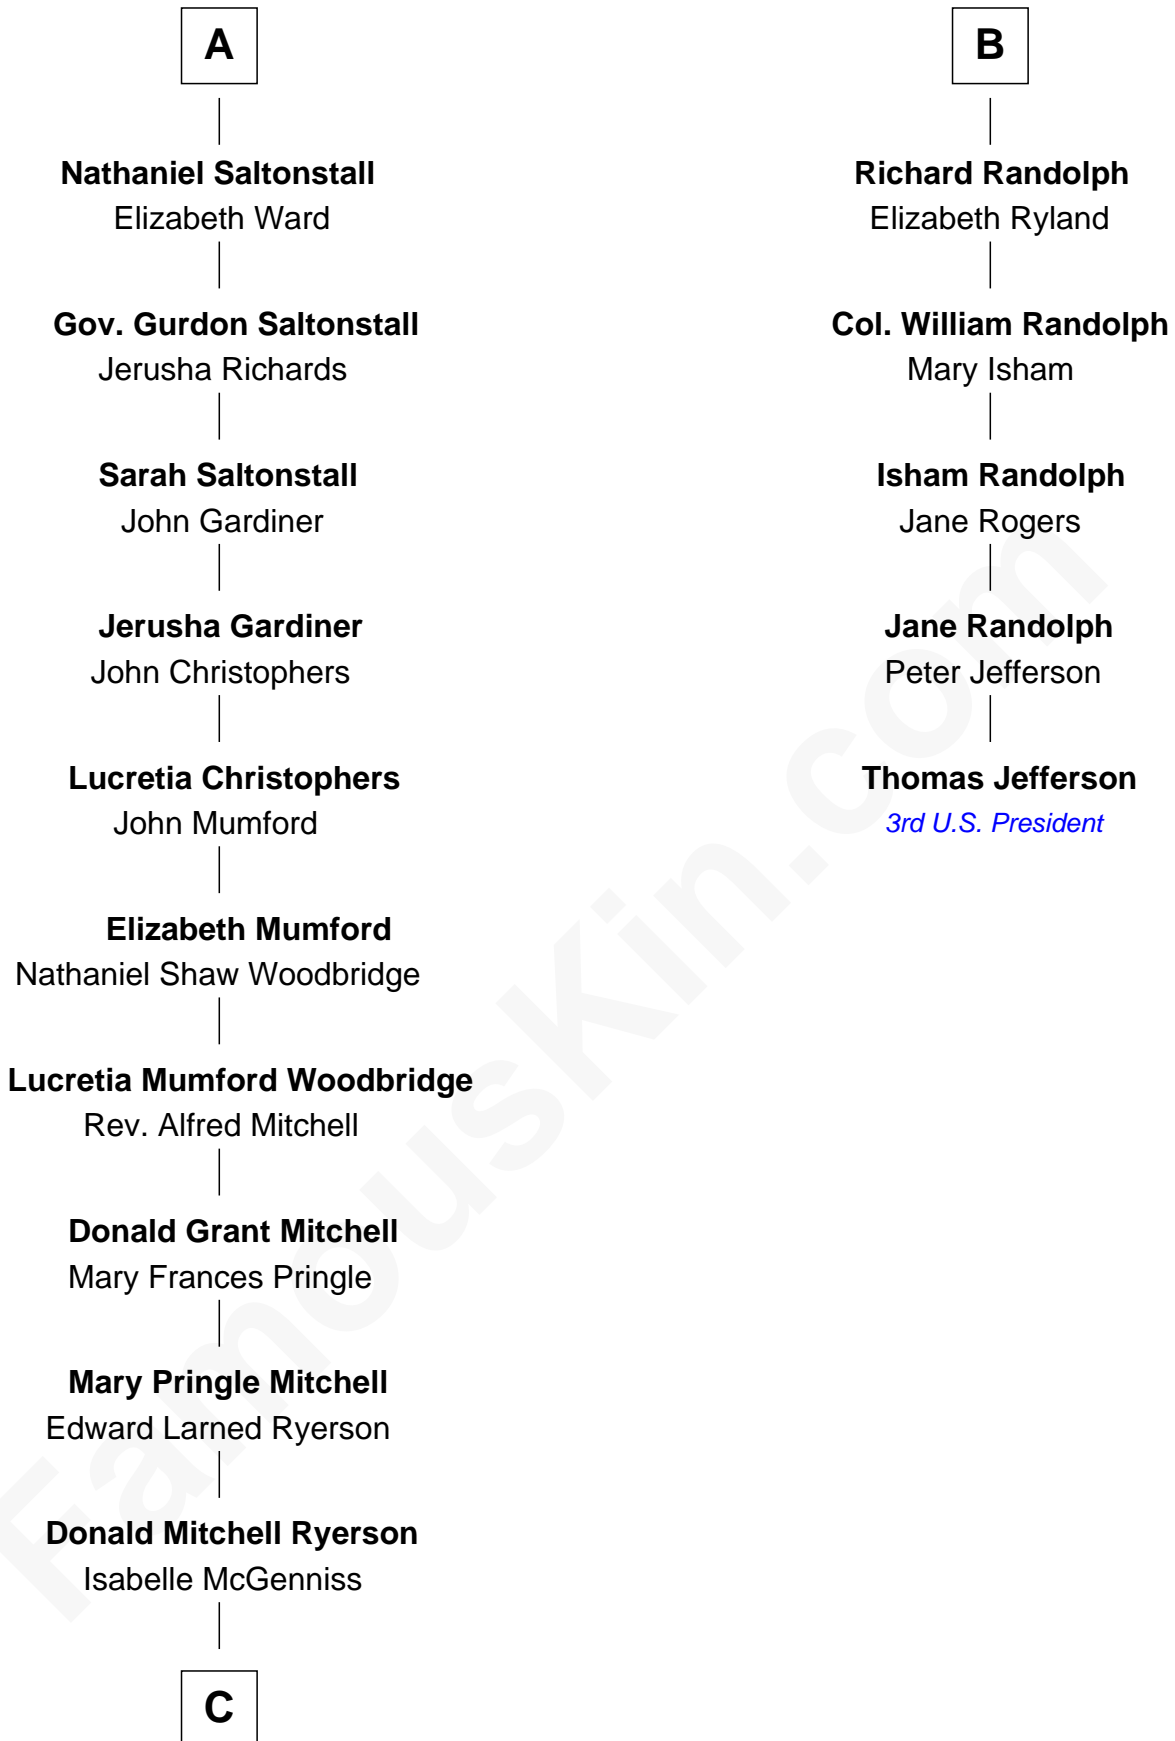

FamousKin.com Relationship Chart of

Paget Brewster

TV Actress

11th cousin 8 times removed of

Thomas Jefferson

3rd U.S. President and Signer of the Declaration of Independence

Sir Robert Howard

Margaret Mowbray

Sir John Howard
Margaret Chedworth

Katherine Howard
Sir John Bourchier

Jane Bourchier
Edmund Knyvet

John Knyvet
Agnes Harcourt

Abigail Knyvet
Martin Sedley

Muriel Sedley
Brampton Gurdon

Muriel Gurdon
Richard Saltonstall

A

Katherine Howard
Sir Edward Neville

Catherine Neville
Robert Tanfield

William Tanfield
Elizabeth Stavelly

Frances Tanfield
Bridget Cave

Anne Tanfield
Clement Vincent

Elizabeth Vincent
Richard Lane

Dorothy Lane
William Randolph

B

C

—
Joan Ryerson

George Washington Wales Brewster

—
Galen Brewster

Hathaway Tew

—
Paget Brewster

TV Actress