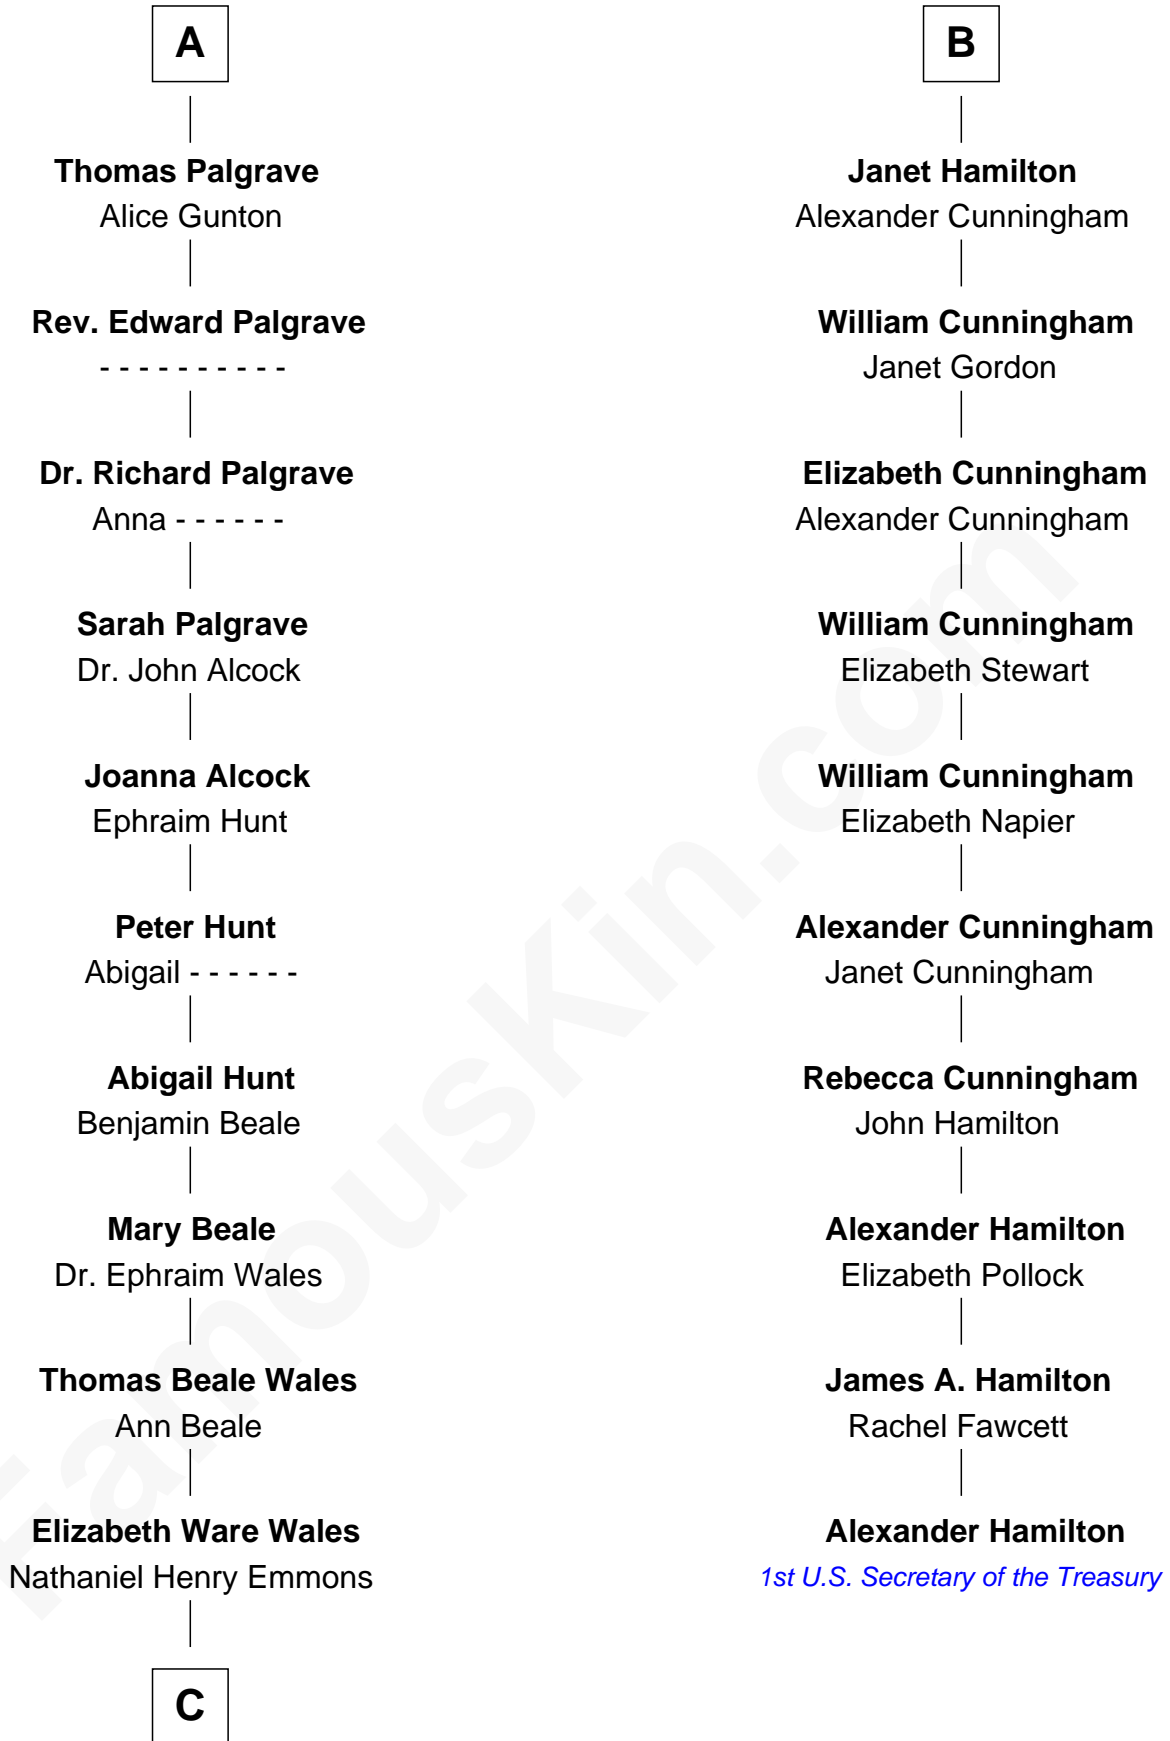

FamousKin.com Relationship Chart of

Paget Brewster

TV Actress

16th cousin 5 times removed of

Alexander Hamilton

1st U.S. Secretary of the Treasury

Henry Plantagenet

Maud de Chaworth

C

Ann Wales Emmons

Benjamin Brewster

Dr. George Washington Wales Brewster

Ellen Mackenzie Hodge

George Washington Wales Brewster

Joan Ryerson

Galen Brewster

Hathaway Tew

Paget Brewster

TV Actress

FamousKin.com