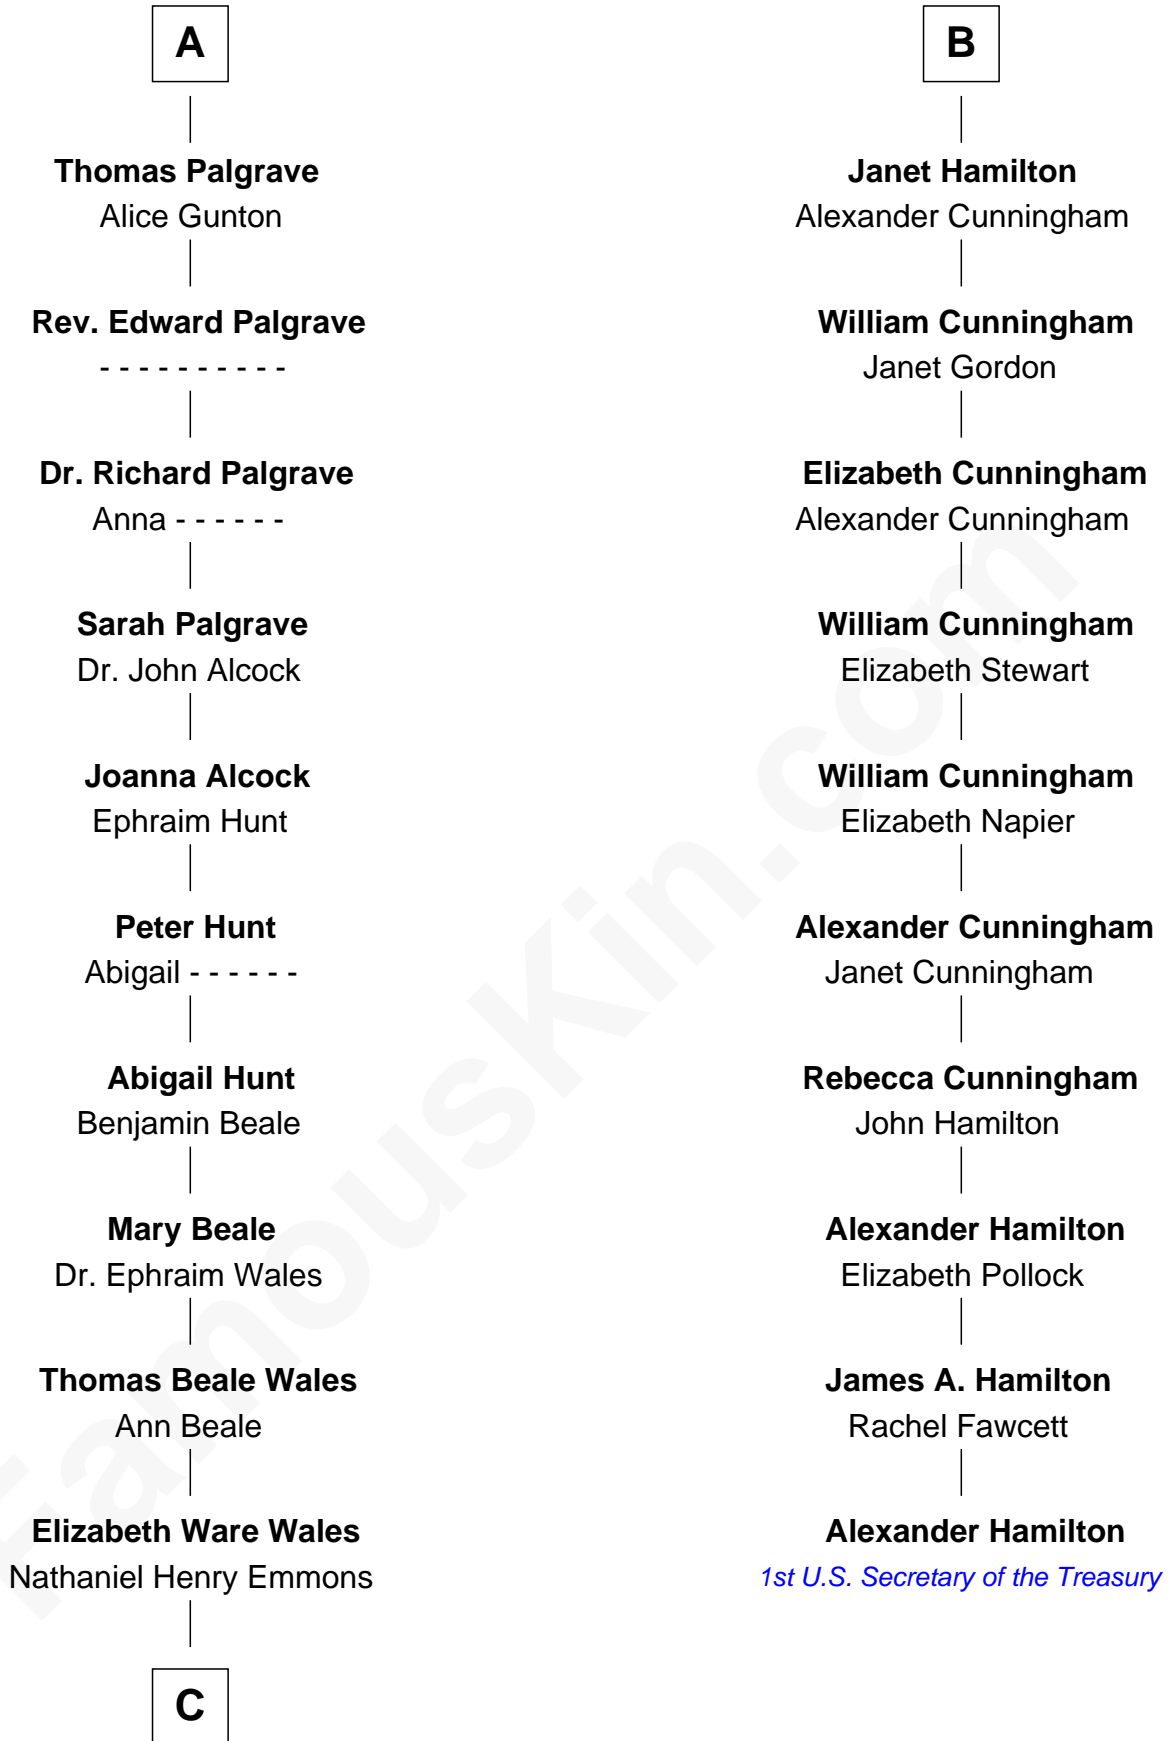

# FamousKin.com Relationship Chart of

**Paget Brewster**

*TV Actress*

16th cousin 5 times removed of

**Alexander Hamilton**

*1st U.S. Secretary of the Treasury*

**Edmund Fitzalan**

Alice de Warenne

**Richard Fitzalan**  
Eleanor Plantagenet

**Sir Richard Fitzalan**  
Elizabeth de Bohun

**Elizabeth Fitzalan**  
Sir Robert Goushill

**Elizabeth Goushill**  
Sir Robert Wingfield

**Elizabeth Wingfield**  
Sir William Brandon

**Eleanor Brandon**  
John Glemham

**Anne Glemham**  
Henry Palgrave

**A**

**Richard Fitzalan**  
Eleanor Plantagenet

**Alice Fitzalan**  
Sir Thomas de Holand

**Margaret de Holand**  
Sir John Beaufort

**Joan Beaufort**  
James I, King of Scotland

**James II, King of Scotland**  
Mary of Guelders

**Mary Stewart of Scotland**  
James Hamilton

**James Hamilton**  
Janet Beaton

**B**

**C**

Ann Wales Emmons

Benjamin Brewster

Dr. George Washington Wales Brewster