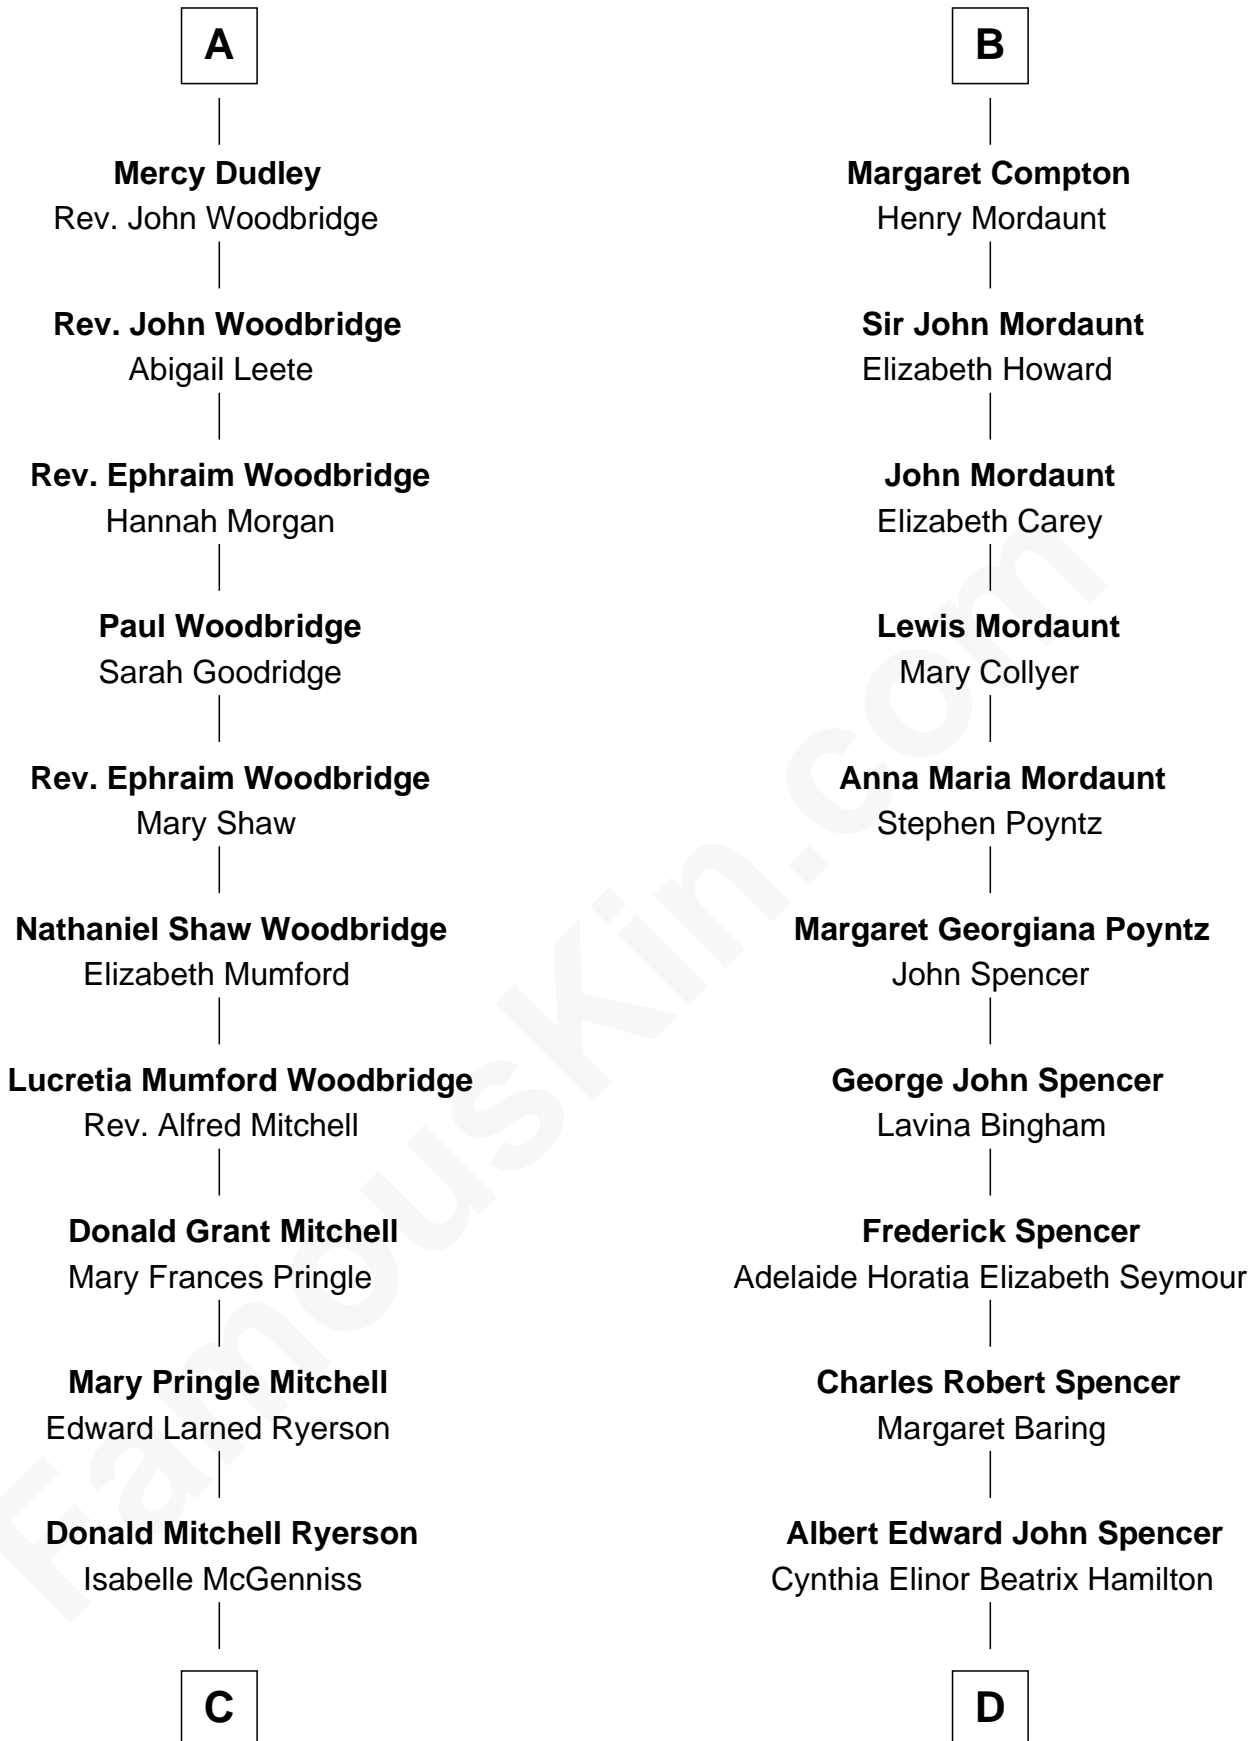

# FamousKin.com Relationship Chart of

**Paget Brewster**  
TV Actress

18th cousin 1 time removed of

**Princess Diana**  
Princess of Wales

**C**

**Joan Ryerson**

George Washington Wales Brewster

**Galen Brewster**

Hathaway Tew

**Paget Brewster**

*TV Actress*

**D**

**Edward John Spencer**

Frances Ruth Burke Roche

**Princess Diana**

*Princess of Wales*