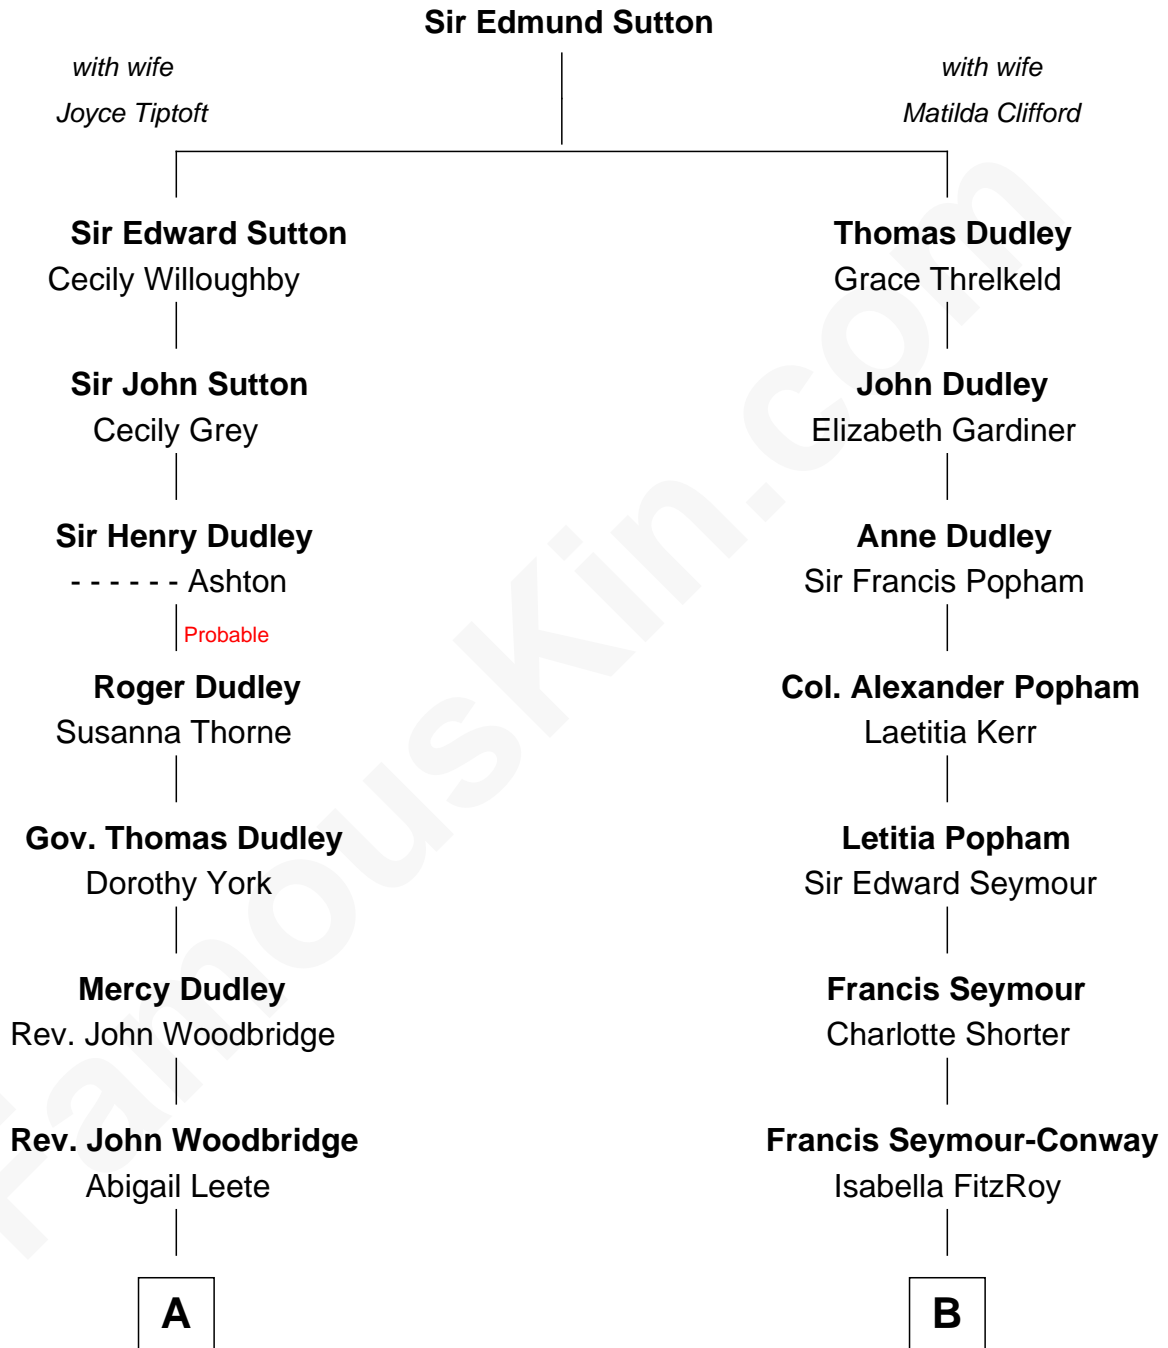

**FamousKin.com**  
**Relationship Chart of**  
**Paget Brewster**  
*TV Actress*

13th cousin 4 times removed of  
**Princess Diana**  
*Princess of Wales*

**A**

**Rev. Ephraim Woodbridge**

Hannah Morgan

**Paul Woodbridge**

Sarah Goodridge

**Rev. Ephraim Woodbridge**

Mary Shaw

**Nathaniel Shaw Woodbridge**

Elizabeth Mumford

**Lucretia Mumford Woodbridge**

Rev. Alfred Mitchell

**Donald Grant Mitchell**

Mary Frances Pringle

**Mary Pringle Mitchell**

Edward Larned Ryerson

**Donald Mitchell Ryerson**

Isabelle McGenniss

**Joan Ryerson**

George Washington Wales Brewster

**Galen Brewster**