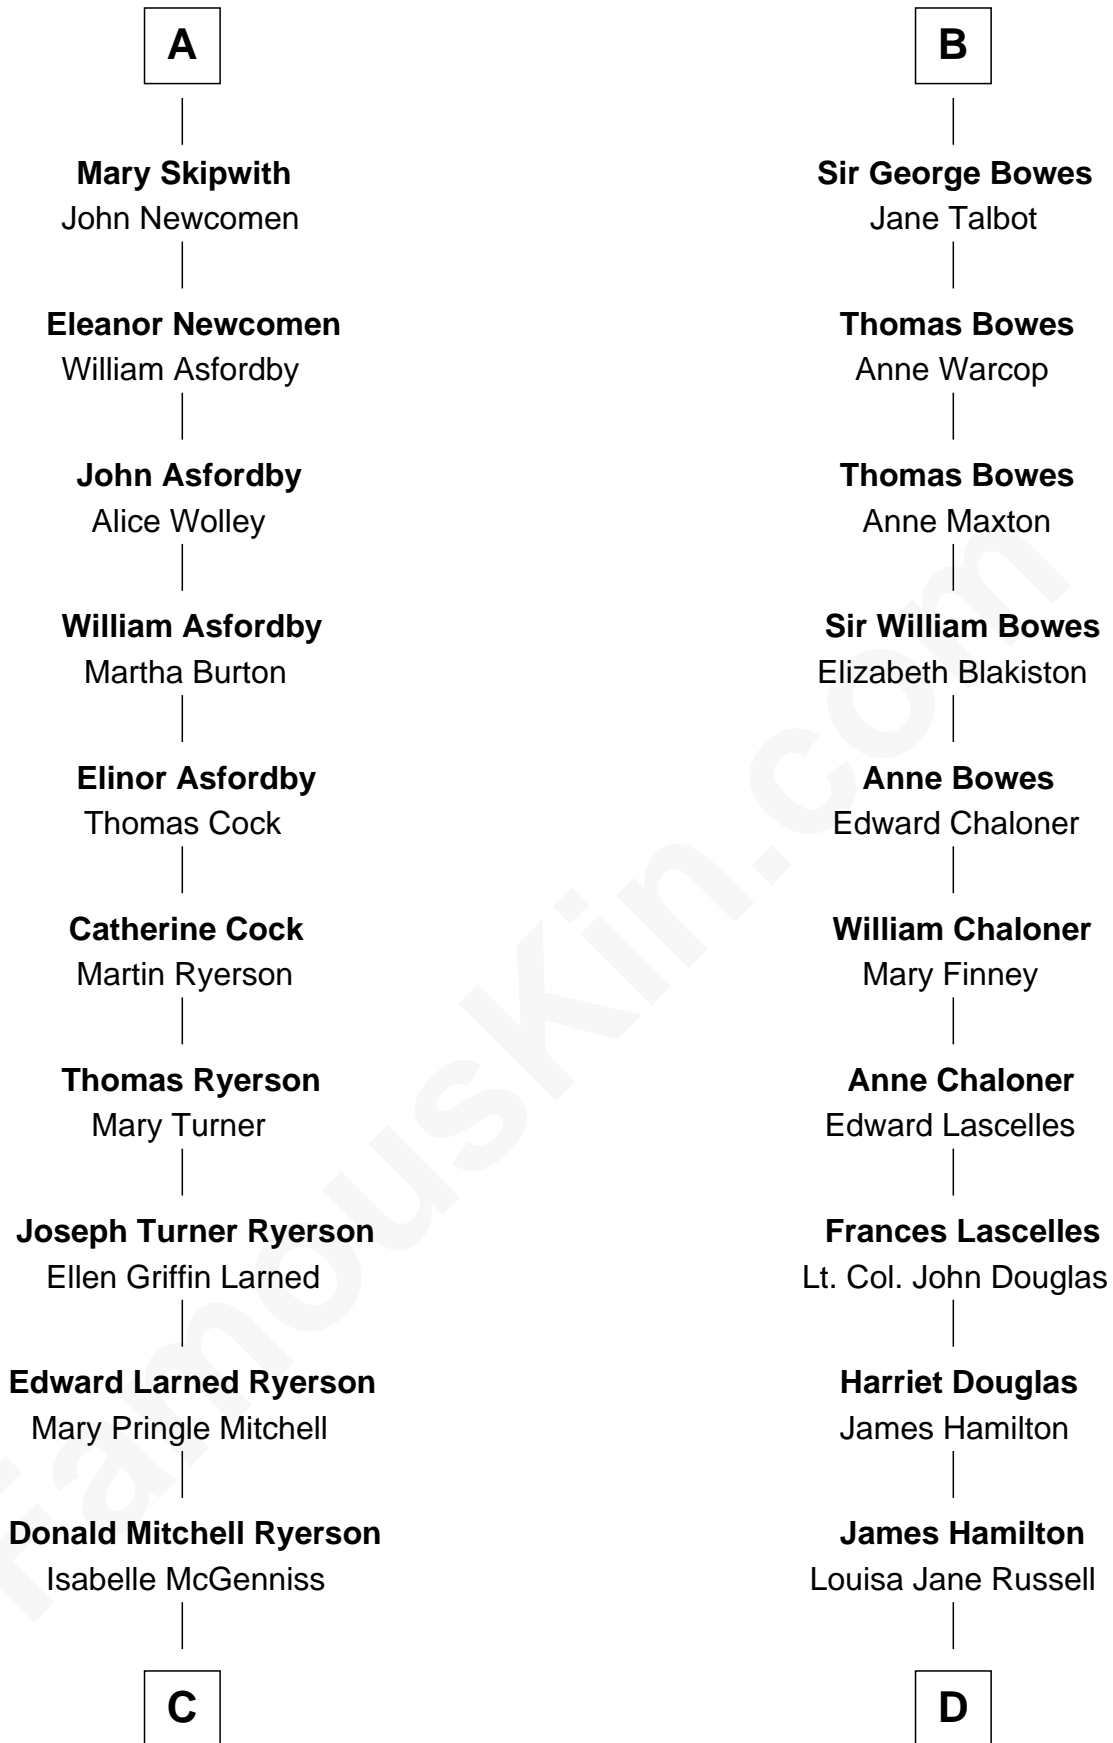

# FamousKin.com Relationship Chart of

**Paget Brewster**

*TV Actress*

19th cousin 2 times removed of

**Princess Diana**

*Princess of Wales*

**Sir William de Aton**

Isabel de Percy

Sir Ralph Eure

**Sir William Eure**

Maud Fitzhugh

**Robert Eure**

Anne Tempest

**Elizabeth Eure**

Sir James Strangeways

**Felice Strangeways**

William Aske

**Roger Aske**

Margery Sedgwick

**Elizabeth Aske**

Richard Bowes

**B**

**C**

**Joan Ryerson**

George Washington Wales Brewster

**Galen Brewster**

Hathaway Tew

**Paget Brewster**

*TV Actress*

**D**

**James Hamilton**

Mary Anna Curzon-Howe