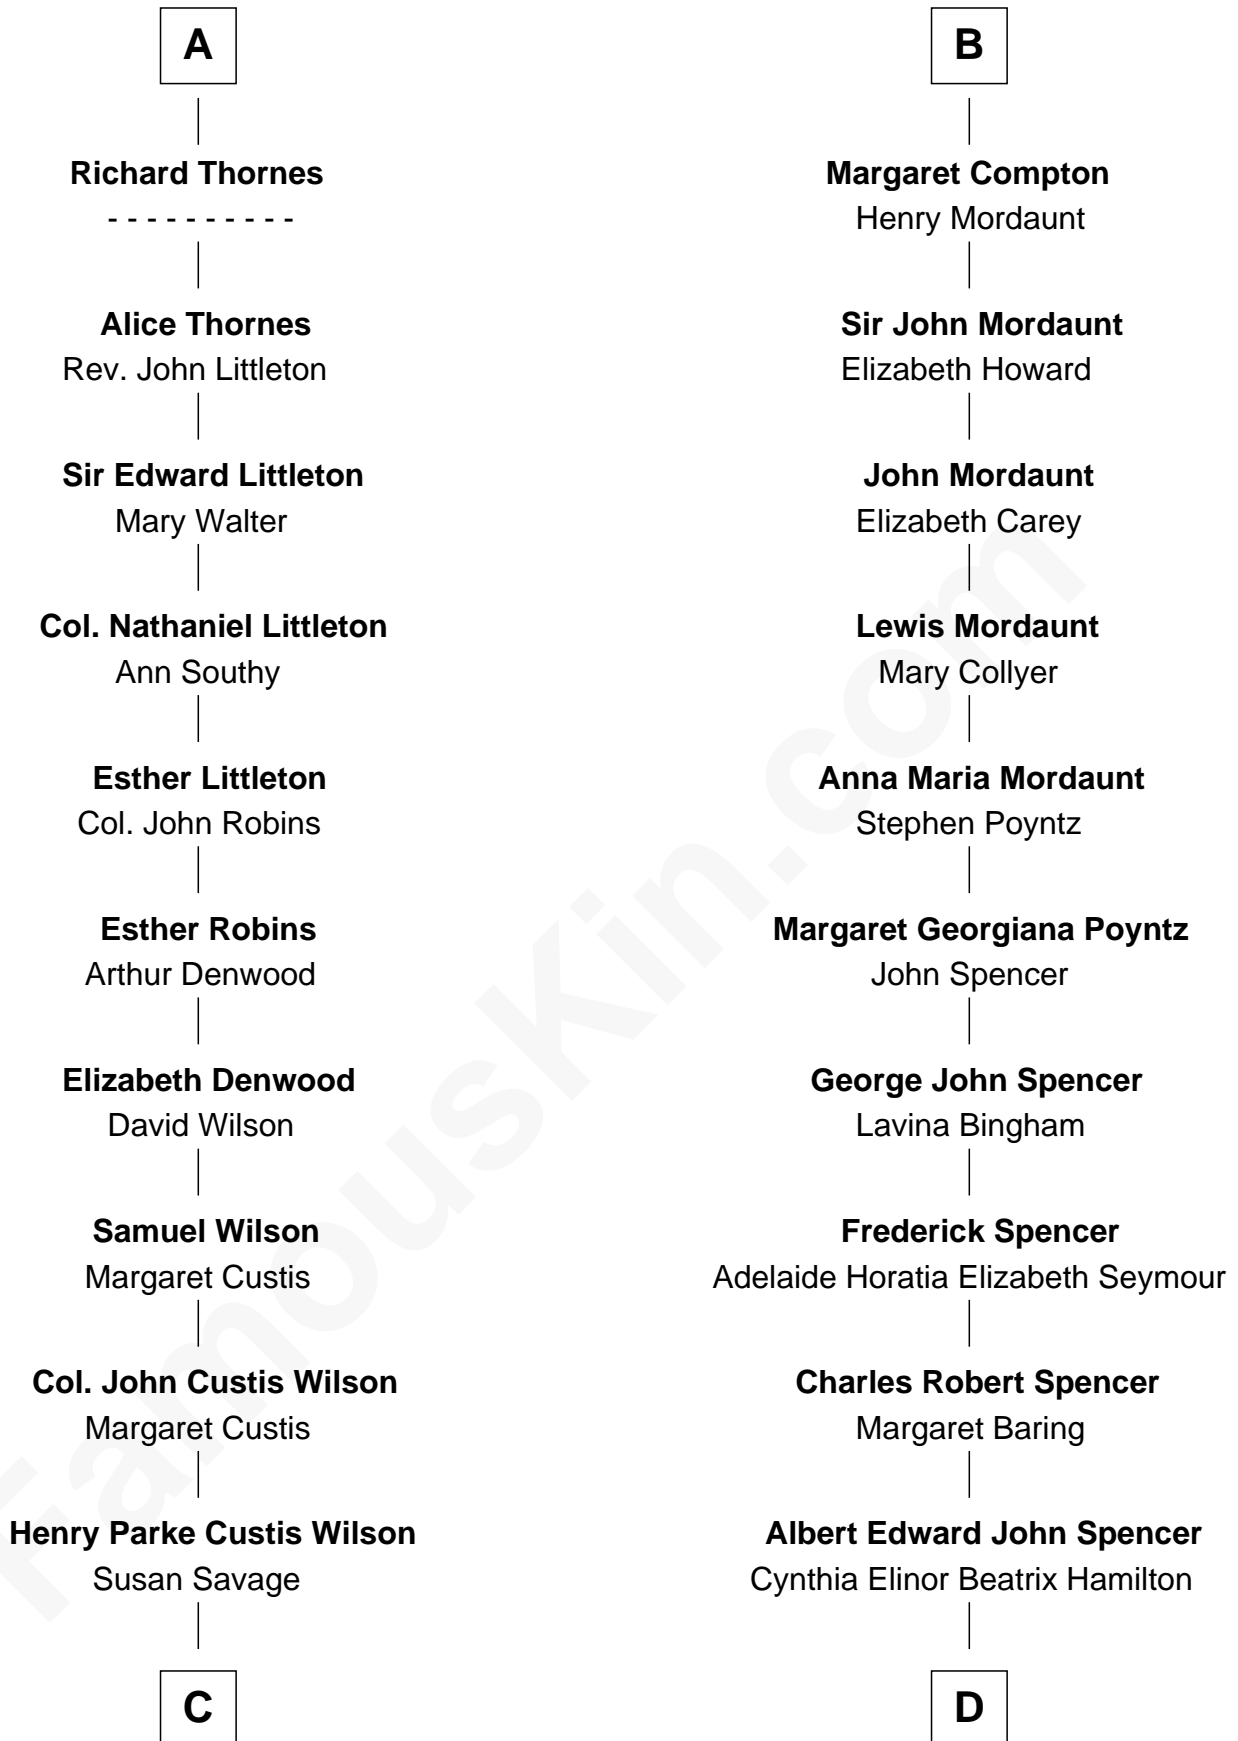

FamousKin.com Relationship Chart of

Paget Brewster
TV Actress

18th cousin 3 times removed of

Princess Diana
Princess of Wales

Edward III, King of England
Philippa of Hainault

C

Susan Savage Wilson

John Ledyard Hodge

Ellen Mackenzie Hodge

Dr. George Washington Wales Brewster

George Washington Wales Brewster

Joan Ryerson

Galen Brewster

Hathaway Tew

Paget Brewster

TV Actress