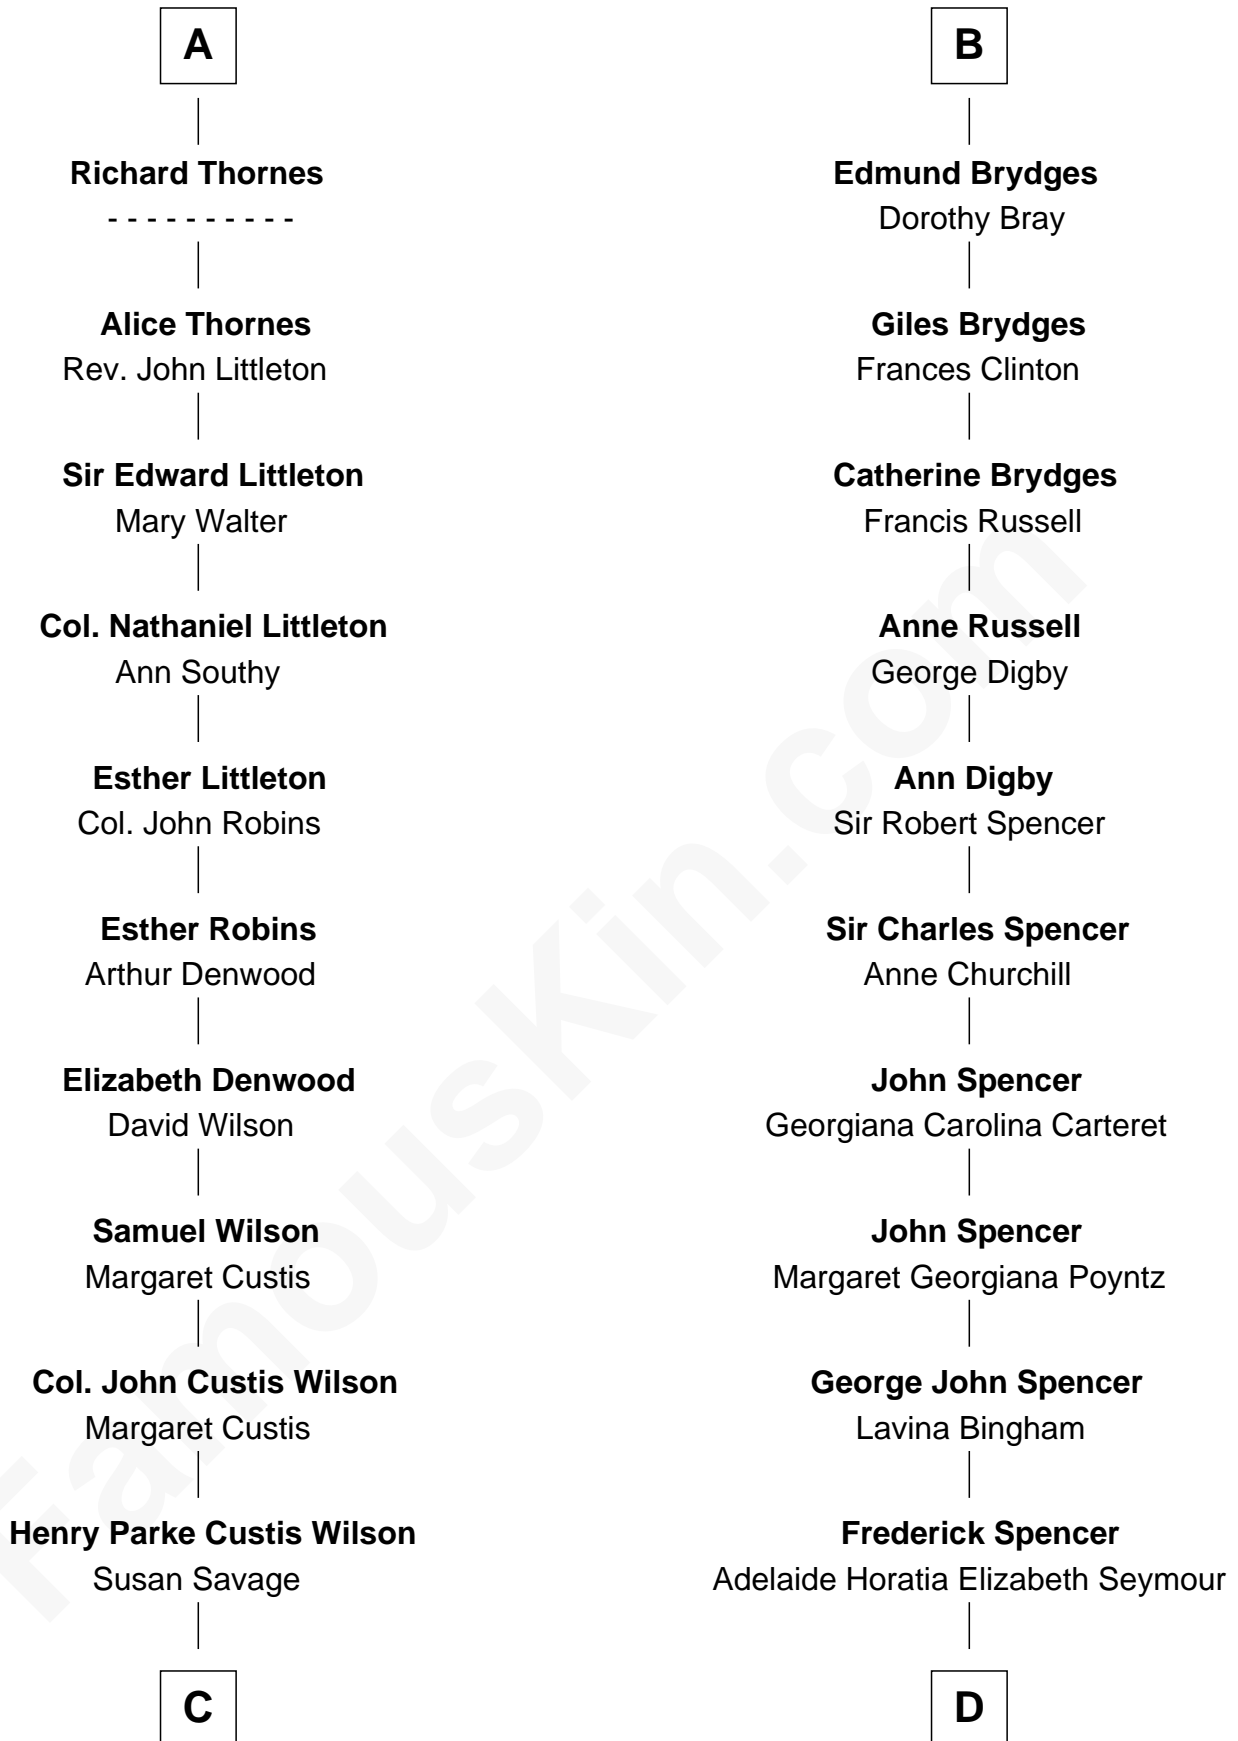

FamousKin.com Relationship Chart of

Paget Brewster

TV Actress

20th cousin 1 time removed of

Princess Diana

Princess of Wales

C

Susan Savage Wilson

John Ledyard Hodge

Ellen Mackenzie Hodge

Dr. George Washington Wales Brewster

George Washington Wales Brewster

Joan Ryerson

Galen Brewster

Hathaway Tew

Paget Brewster