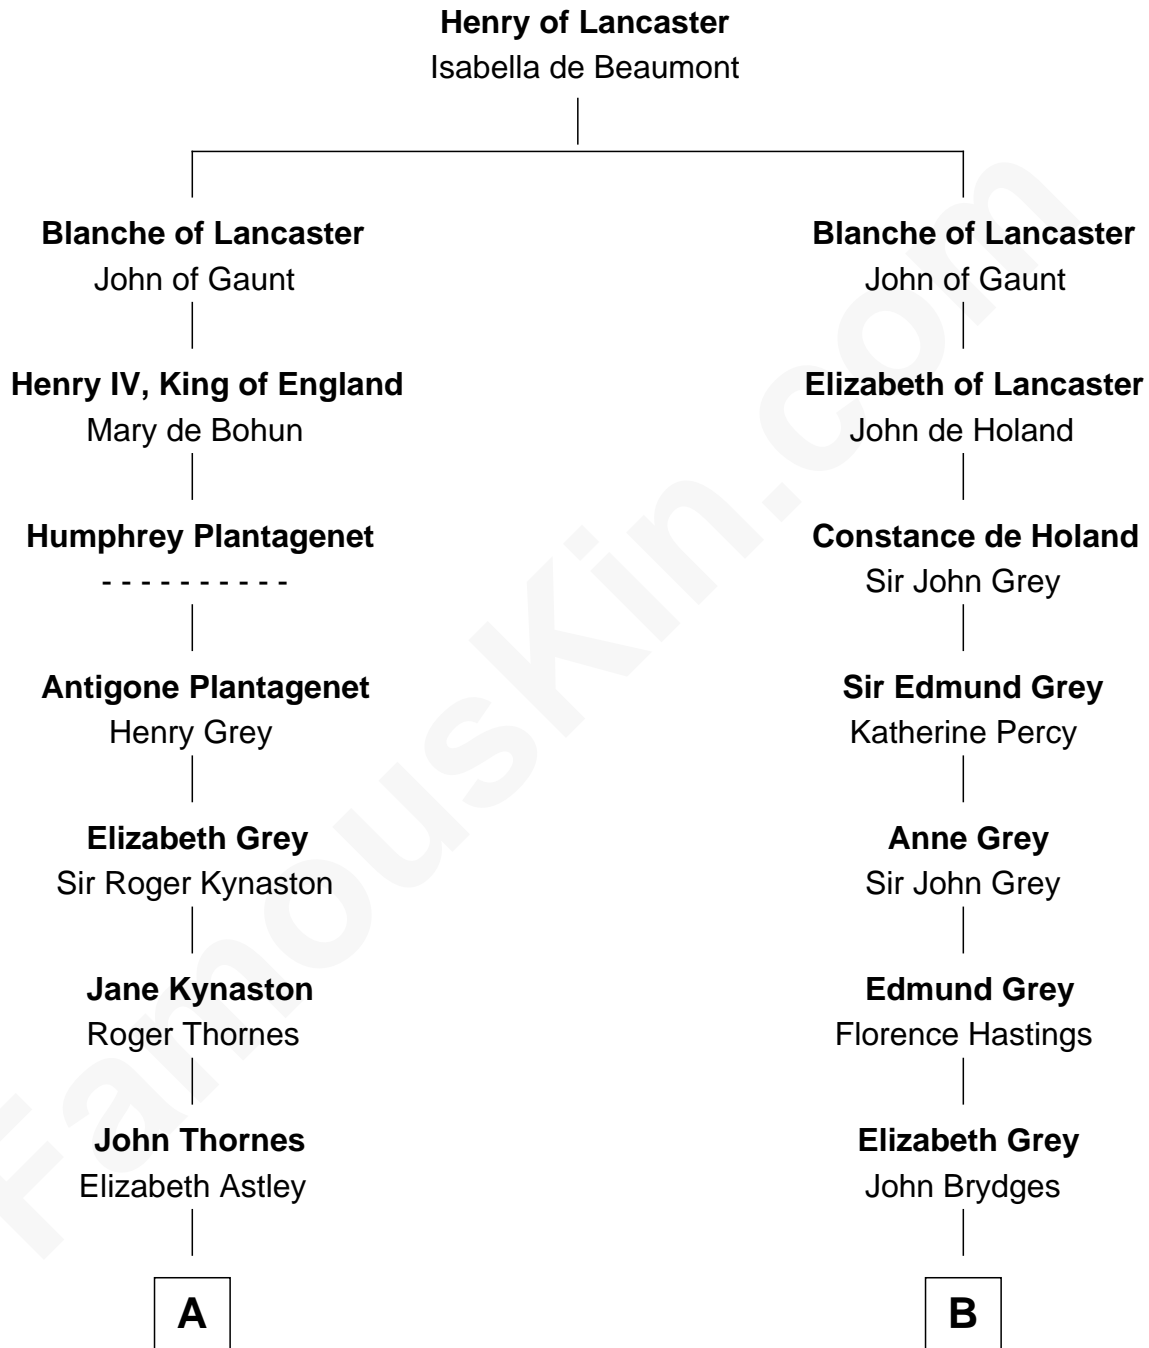

FamousKin.com Relationship Chart of

Paget Brewster

TV Actress

20th cousin 1 time removed of

Princess Diana

Princess of Wales

C

Susan Savage Wilson

John Ledyard Hodge

Ellen Mackenzie Hodge

Dr. George Washington Wales Brewster

George Washington Wales Brewster

Joan Ryerson

Galen Brewster

Hathaway Tew

Paget Brewster