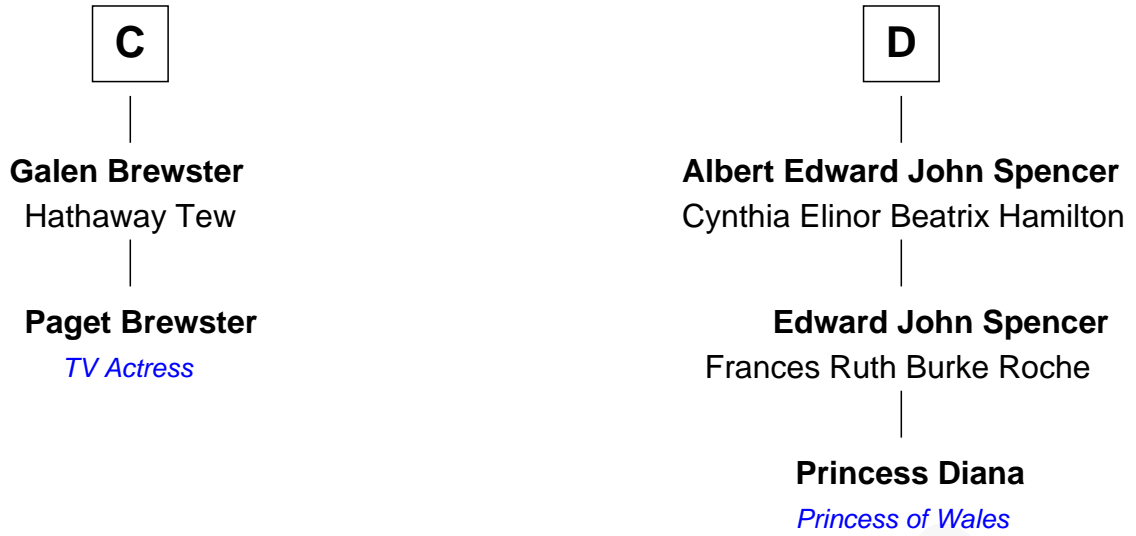

FamousKin.com

Relationship Chart of

Paget Brewster

TV Actress

18th cousin 1 time removed of

Princess Diana

Princess of Wales

William Pert

Joan le Scrope

FamousKin.com