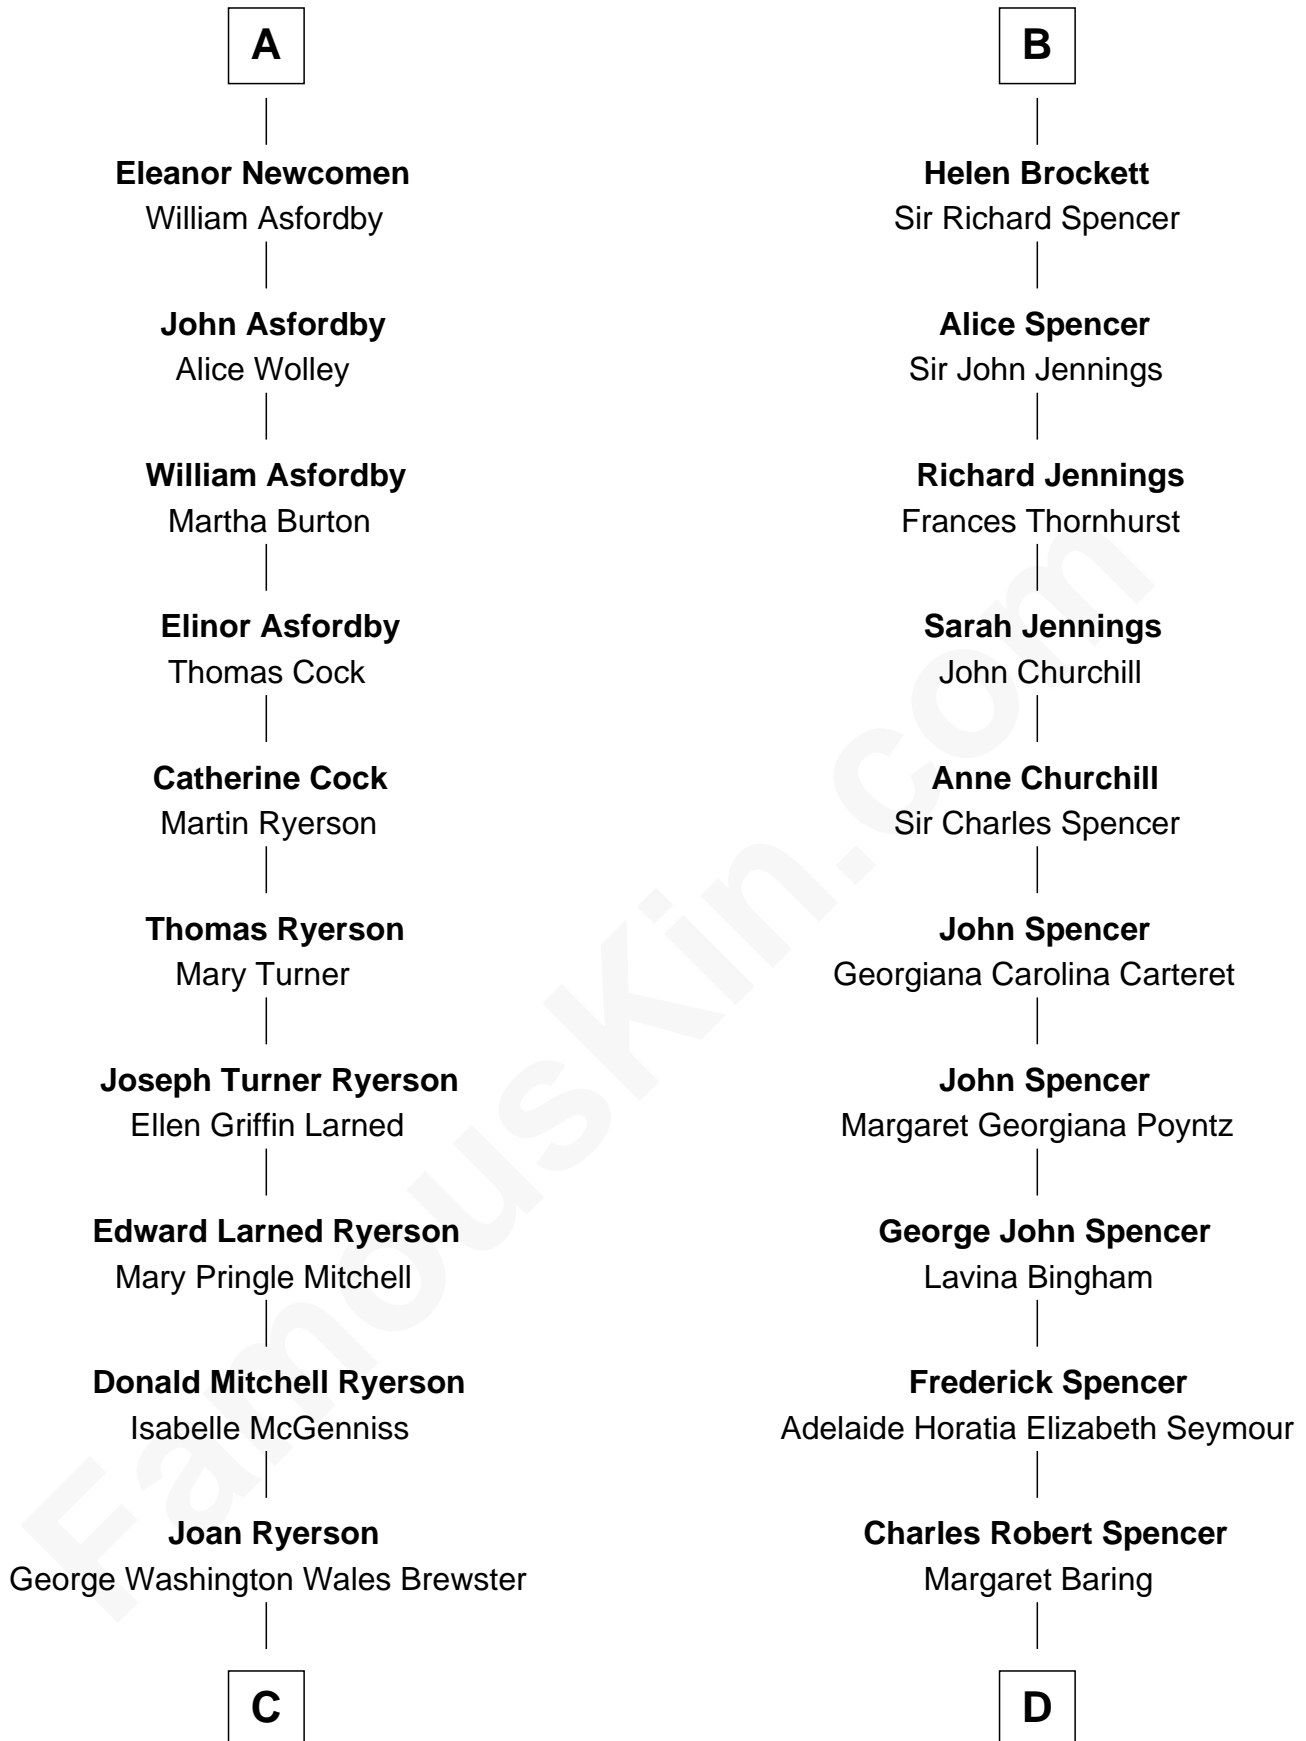

FamousKin.com

Relationship Chart of

Paget Brewster

TV Actress

18th cousin 1 time removed of

Princess Diana

Princess of Wales

William Pert

Joan le Scrope

FamousKin.com