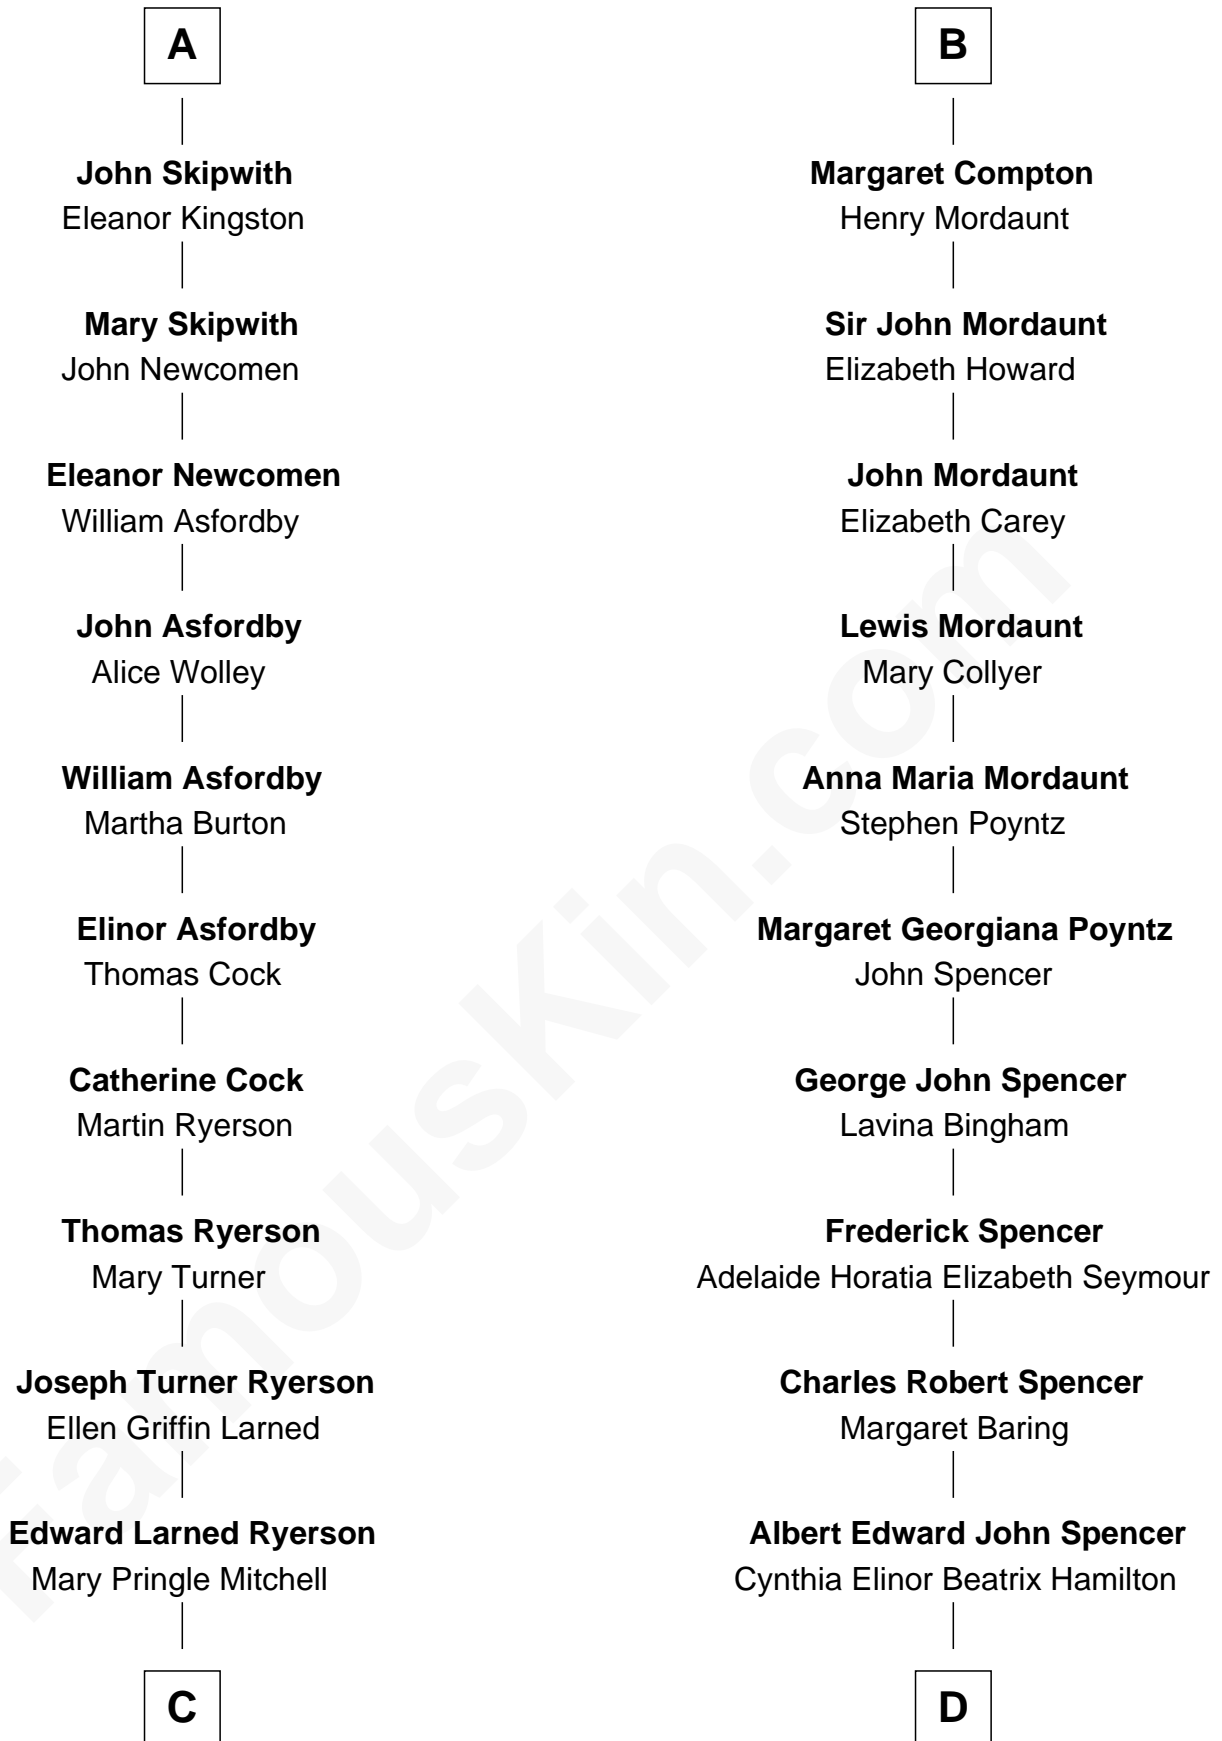

# FamousKin.com Relationship Chart of

**Paget Brewster**  
TV Actress

18th cousin 2 times removed of

**Princess Diana**  
Princess of Wales

**Sir Henry de Percy**  
Idoine de Clifford

**C**

**Donald Mitchell Ryerson**

Isabelle McGenniss

**Joan Ryerson**

George Washington Wales Brewster

**Galen Brewster**

Hathaway Tew

**Paget Brewster**

*TV Actress*

**D**

**Edward John Spencer**

Frances Ruth Burke Roche

**Princess Diana**

*Princess of Wales*

FamousKin.com