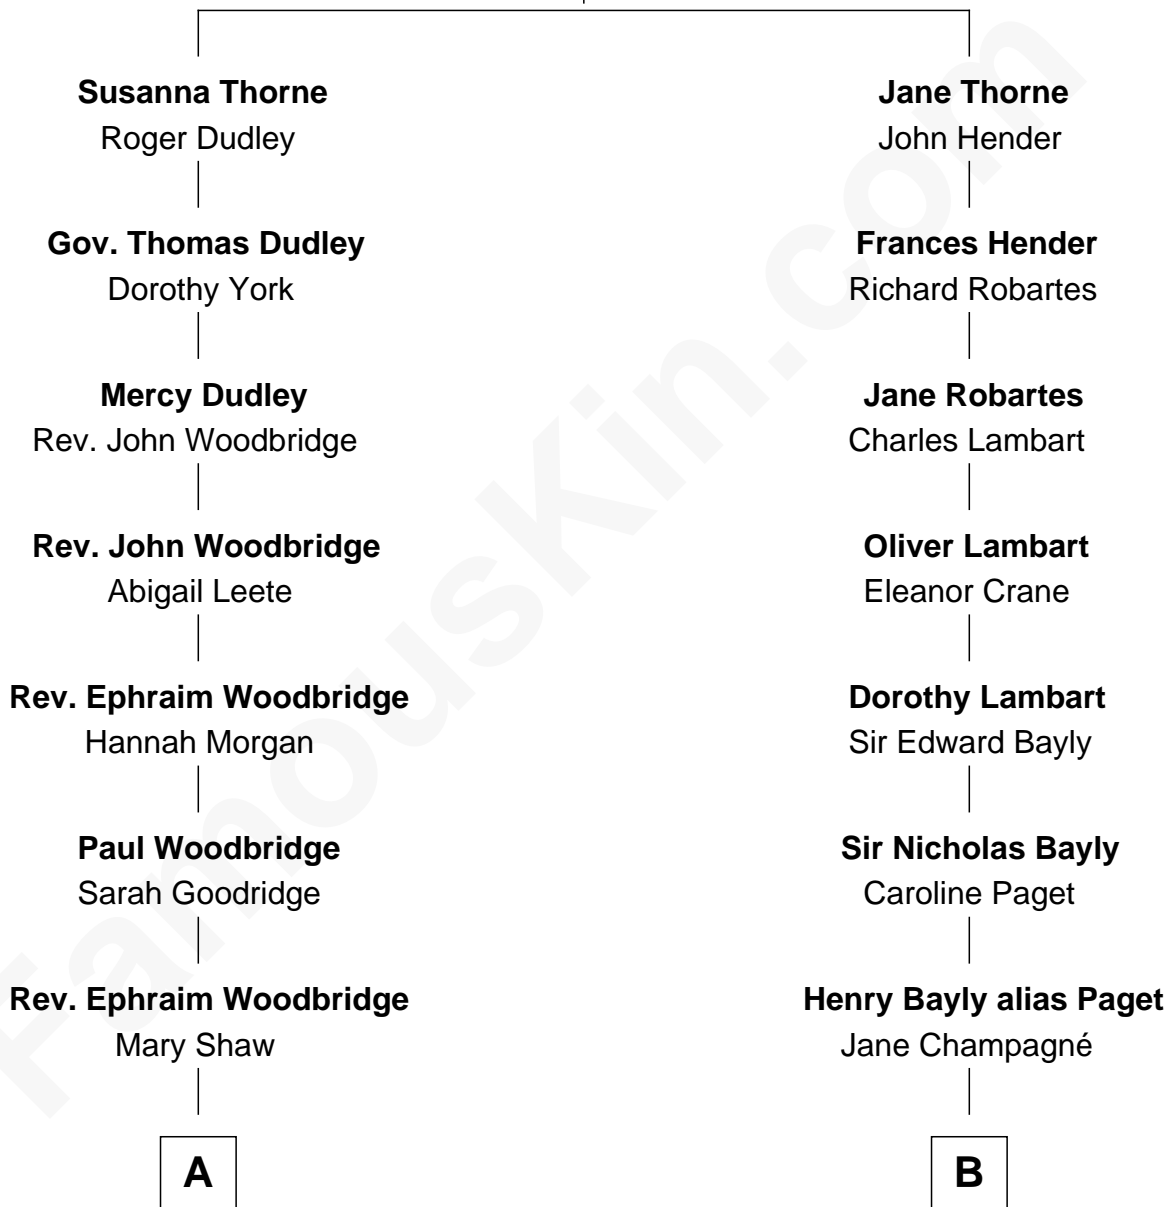

# FamousKin.com Relationship Chart of

**Paget Brewster**

*TV Actress*

13th cousin 1 time removed of

**Princess Diana**

*Princess of Wales*

**Thomas Thorne**

Mary Purefoy

**A**

**Nathaniel Shaw Woodbridge**

Elizabeth Mumford

**Lucretia Mumford Woodbridge**

Rev. Alfred Mitchell

**Donald Grant Mitchell**

Mary Frances Pringle

**Mary Pringle Mitchell**

Edward Larned Ryerson

**Donald Mitchell Ryerson**

Isabelle McGenniss

**Joan Ryerson**

George Washington Wales Brewster

**Galen Brewster**

Hathaway Tew

**Paget Brewster**