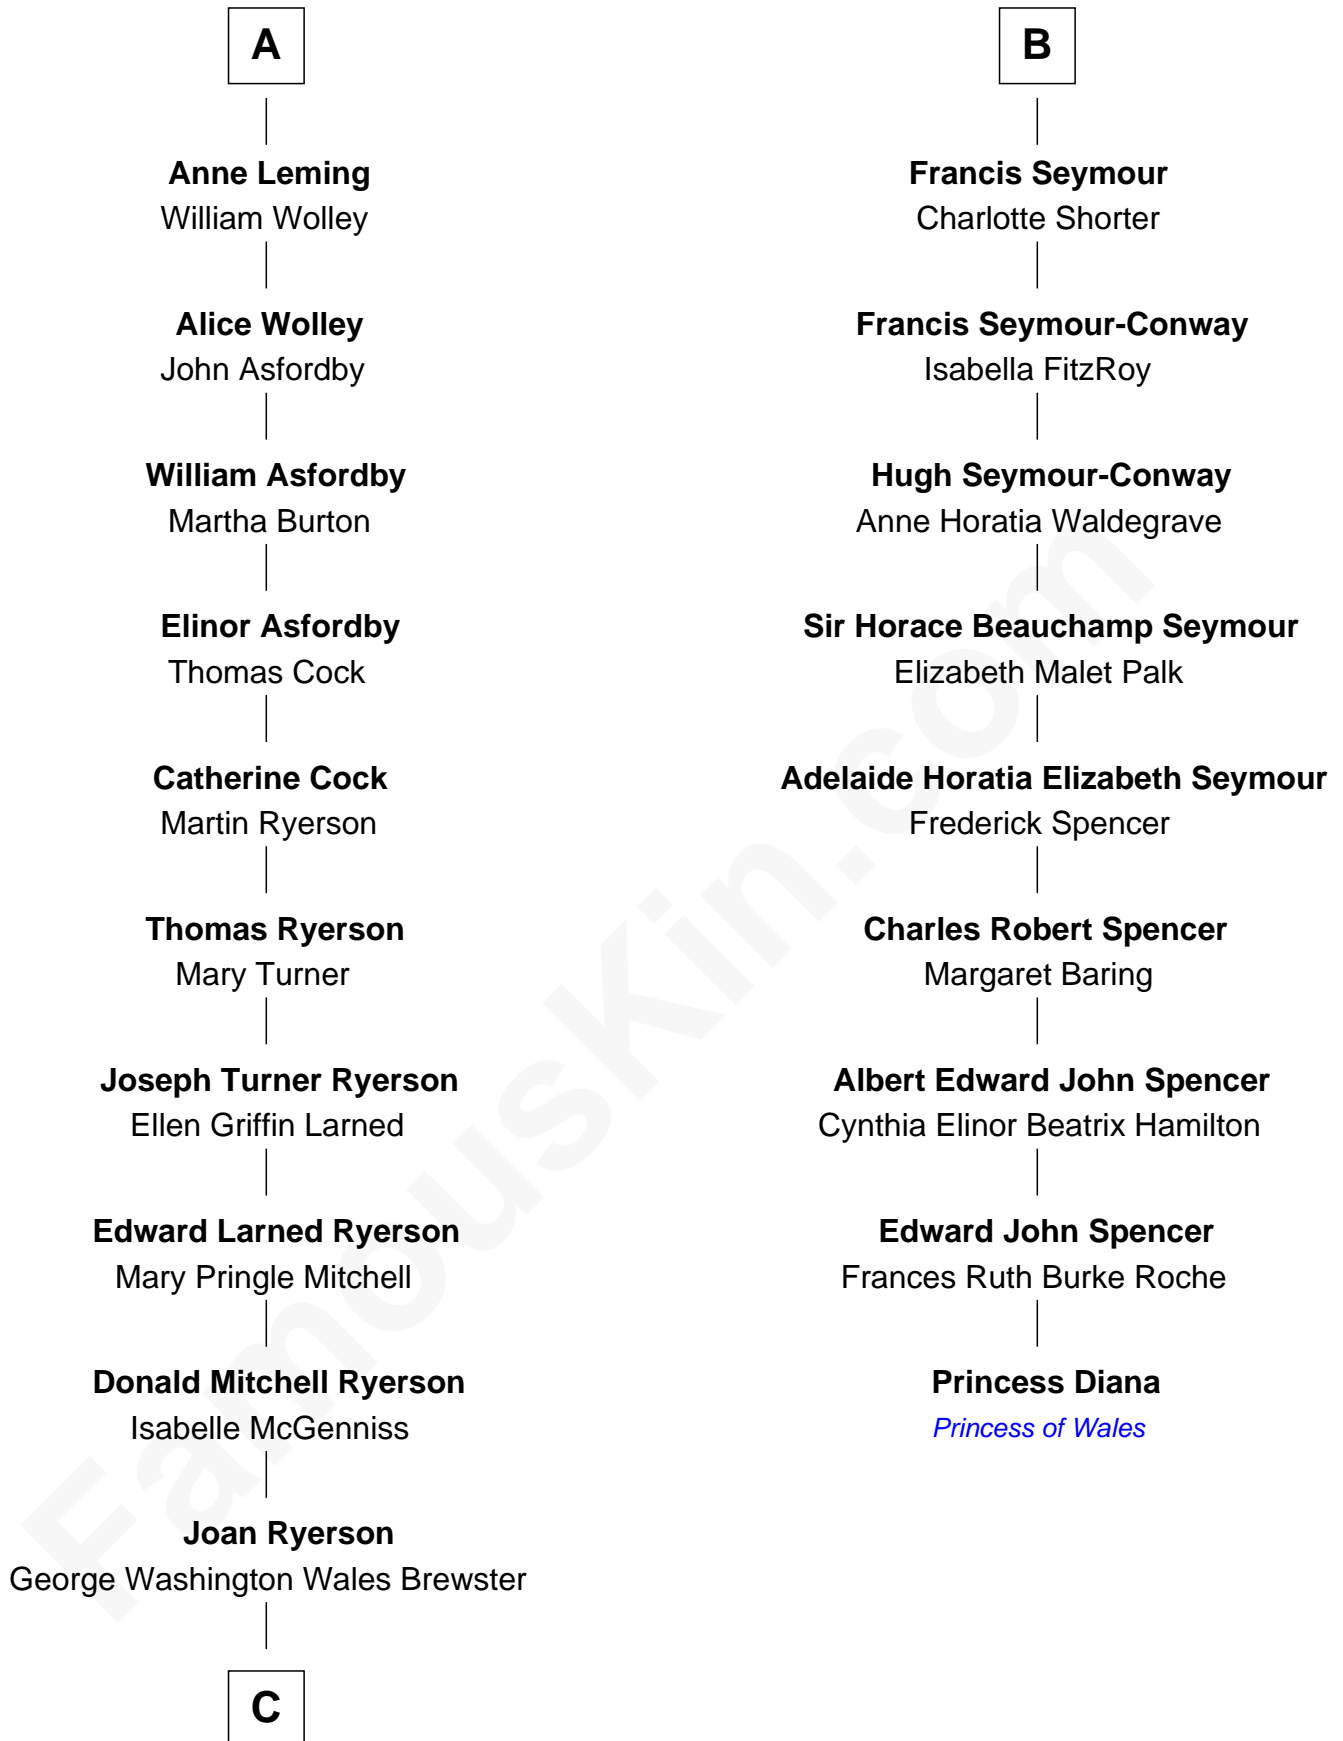

FamousKin.com Relationship Chart of

Paget Brewster

TV Actress

15th cousin 3 times removed of

Princess Diana

Princess of Wales

Sir John Clifford

Elizabeth Percy

Mary Clifford
Sir Philip Wentworth

Elizabeth Wentworth
Sir Martin de la See

Elizabeth de la See
Roger Kelke

Christopher Kelke
Isabel Girlington

Christopher Kelke
Jane St. Paul

Christopher Kelke
Elizabeth Carr

Anne Kelke
Roger Leming

A

Thomas Clifford
Joan Dacre

Matilda Clifford
Sir Edmund Sutton

Thomas Dudley
Grace Threlkeld

John Dudley
Elizabeth Gardiner

Anne Dudley
Sir Francis Popham

Col. Alexander Popham
Laetitia Kerr

Letitia Popham
Sir Edward Seymour

B

C

—
Galen Brewster
Hathaway Tew

—
Paget Brewster
TV Actress

FamousKin.com