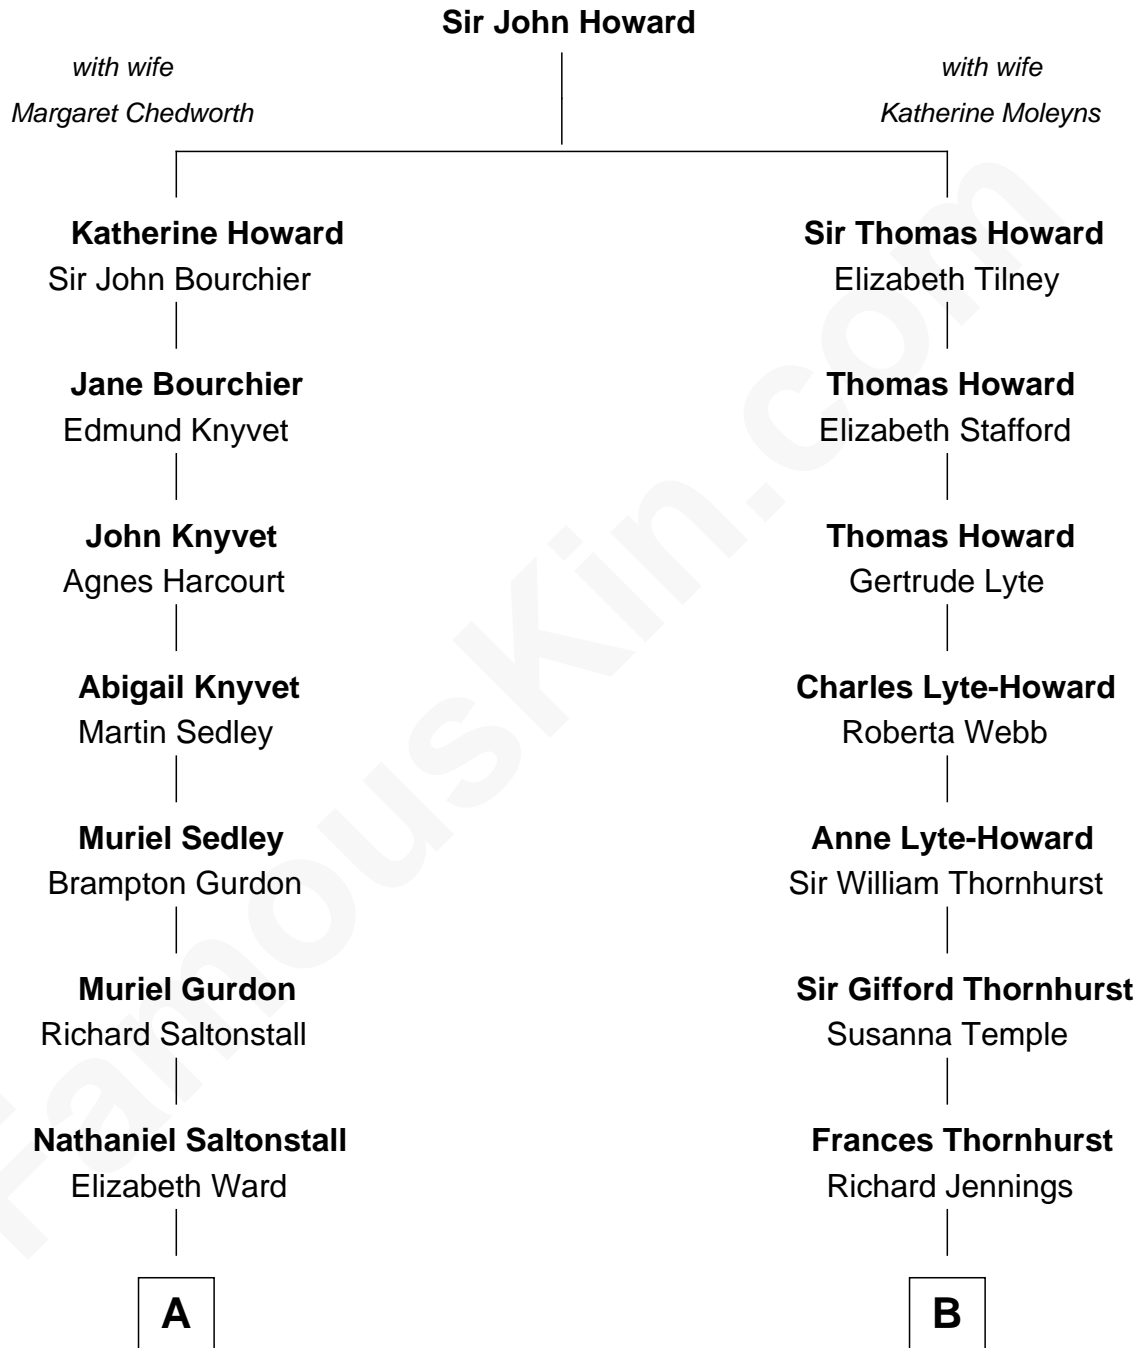

FamousKin.com
Relationship Chart of
Paget Brewster
TV Actress

16th cousin 2 times removed of
Princess Diana
Princess of Wales

C

—
Galen Brewster
Hathaway Tew

—
Paget Brewster
TV Actress

FamousKin.com