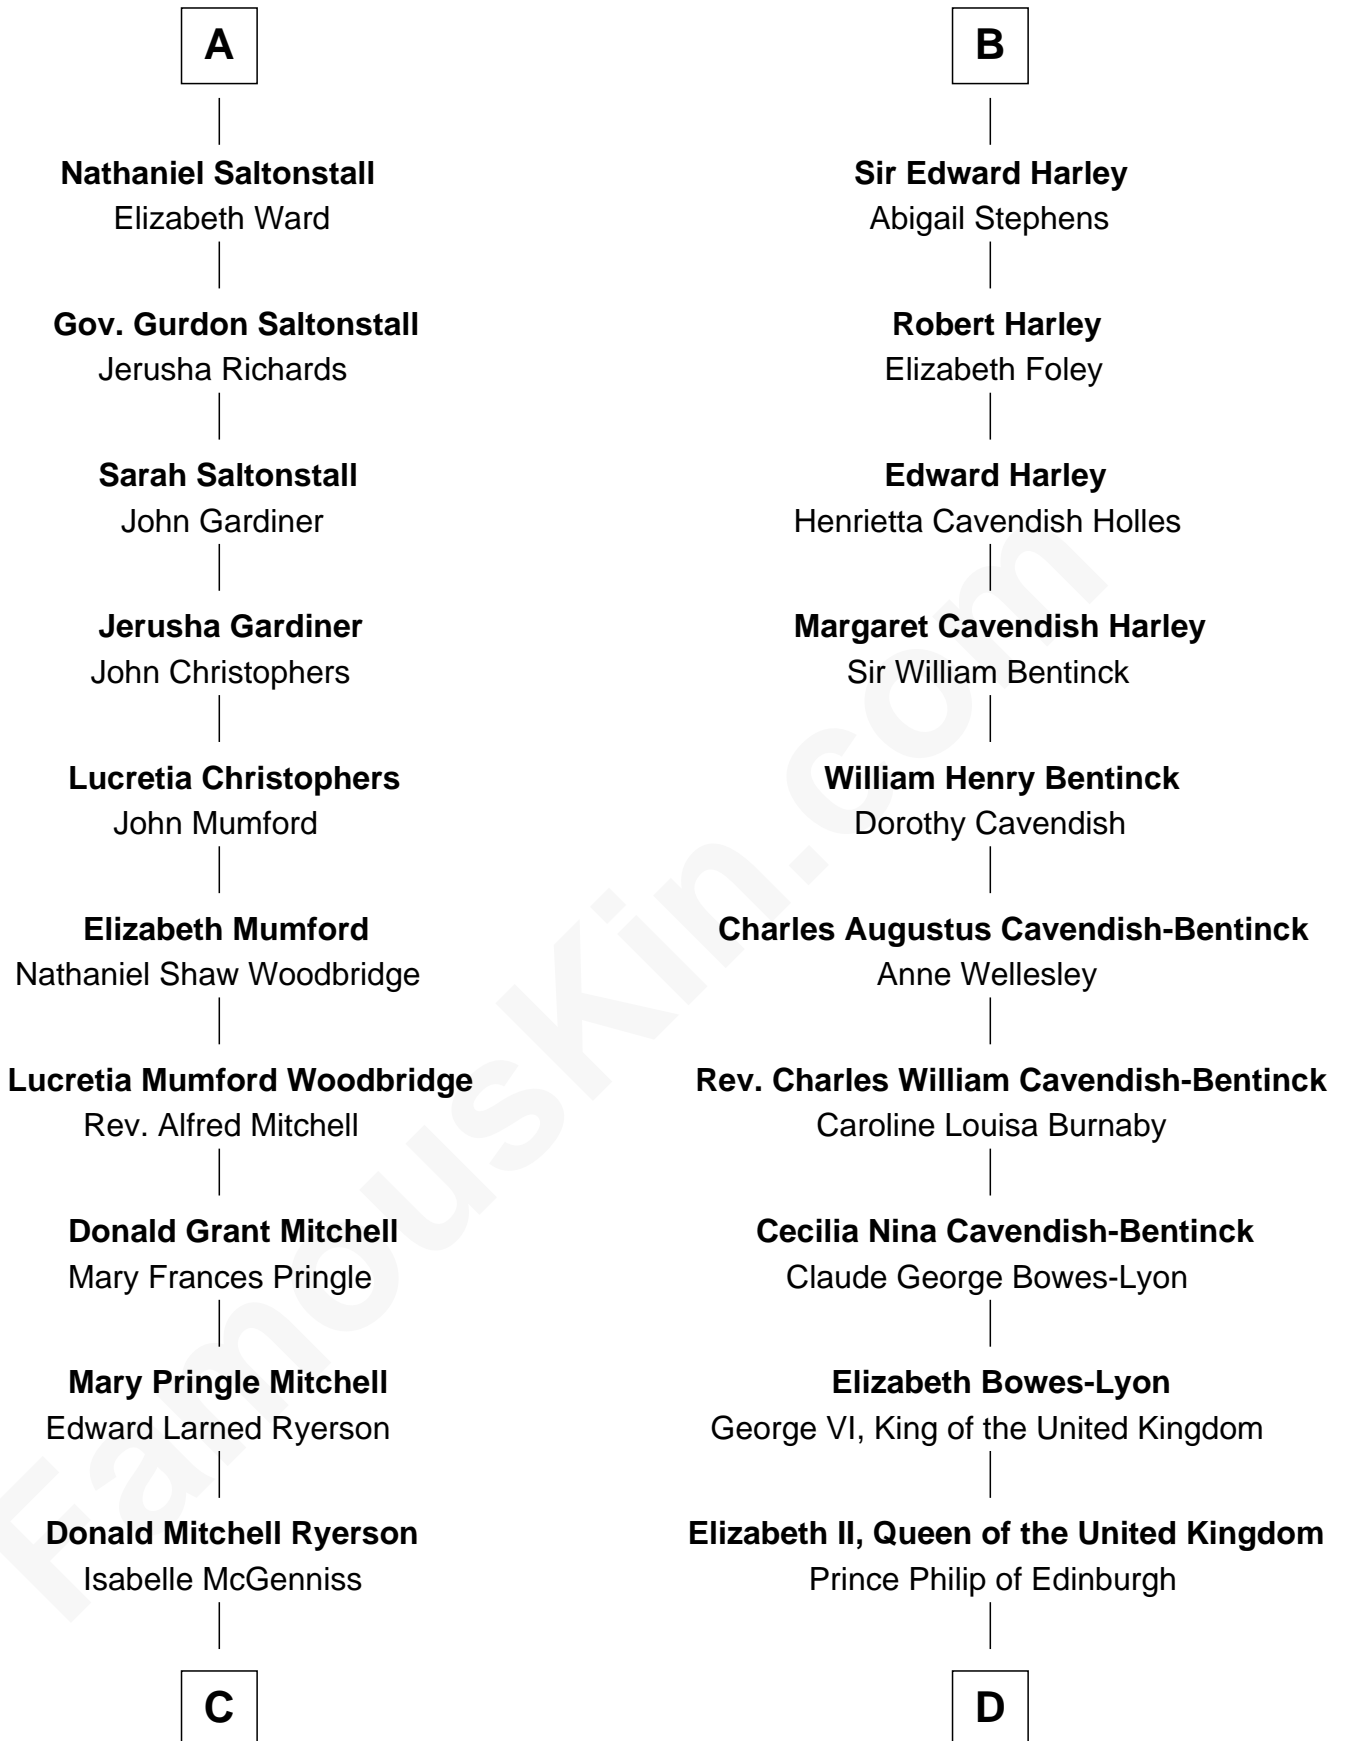

FamousKin.com Relationship Chart of

Paget Brewster
TV Actress

18th cousin 1 time removed of

Prince William
Prince of Wales

Sir John Bouchier
Margaret Berners

Sir Humphrey Bouchier
Elizabeth Tilney

Sir John Bouchier
Katherine Howard

Margaret Neville
Edward Willoughby

Elizabeth Willoughby
Sir Fulk Greville

Eleanor Greville
Sir John Conway

Sir Edward Conway
Dorothy Tracy

Brilliana Conway
Sir Robert Harley

B

C

Joan Ryerson

George Washington Wales Brewster

Galen Brewster

Hathaway Tew

Paget Brewster

TV Actress

D

Charles III, King of the United Kingdom

Princess Diana Frances Spencer