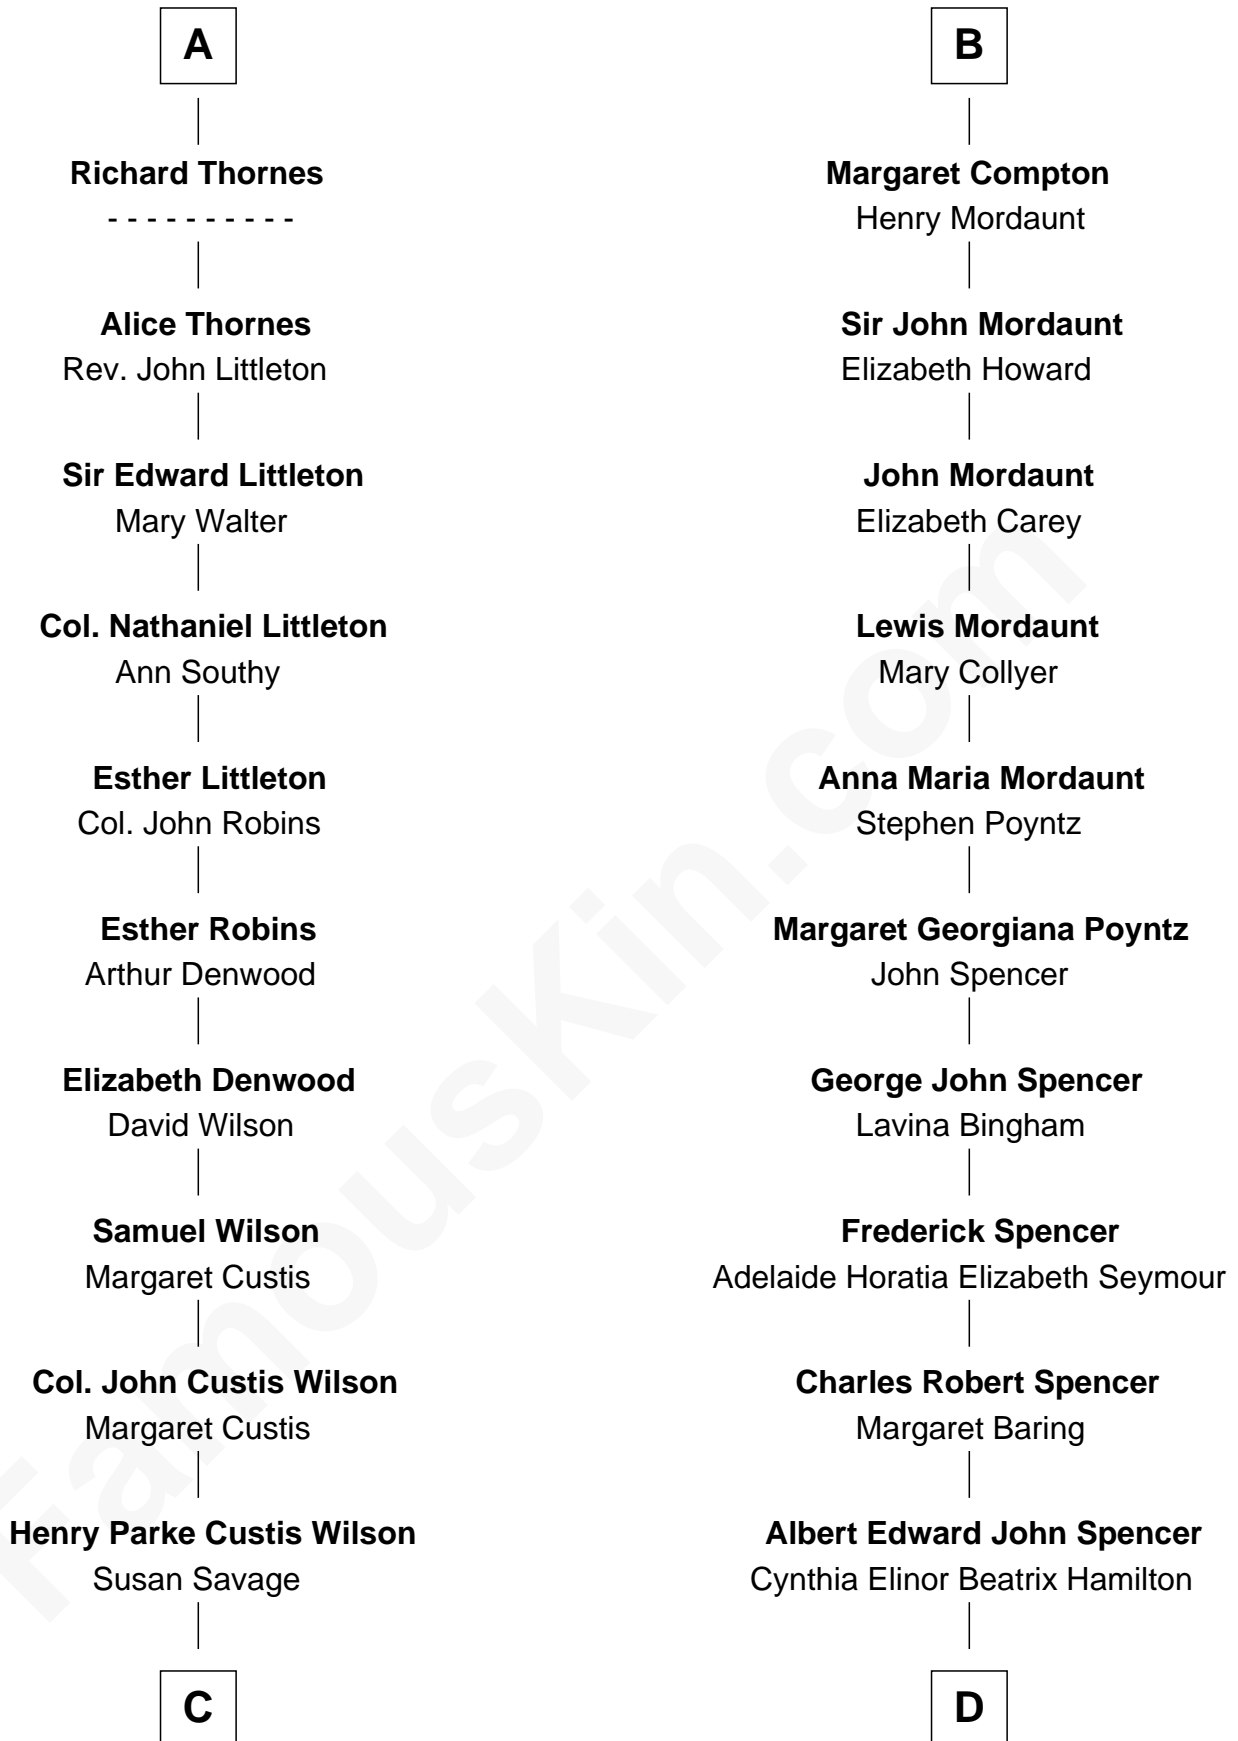

FamousKin.com Relationship Chart of

Paget Brewster
TV Actress

19th cousin 2 times removed of

Prince William
Prince of Wales

Edward III, King of England
Philippa of Hainault

C

Susan Savage Wilson

John Ledyard Hodge

Ellen Mackenzie Hodge

Dr. George Washington Wales Brewster

George Washington Wales Brewster

Joan Ryerson

Galen Brewster

Hathaway Tew

Paget Brewster

TV Actress