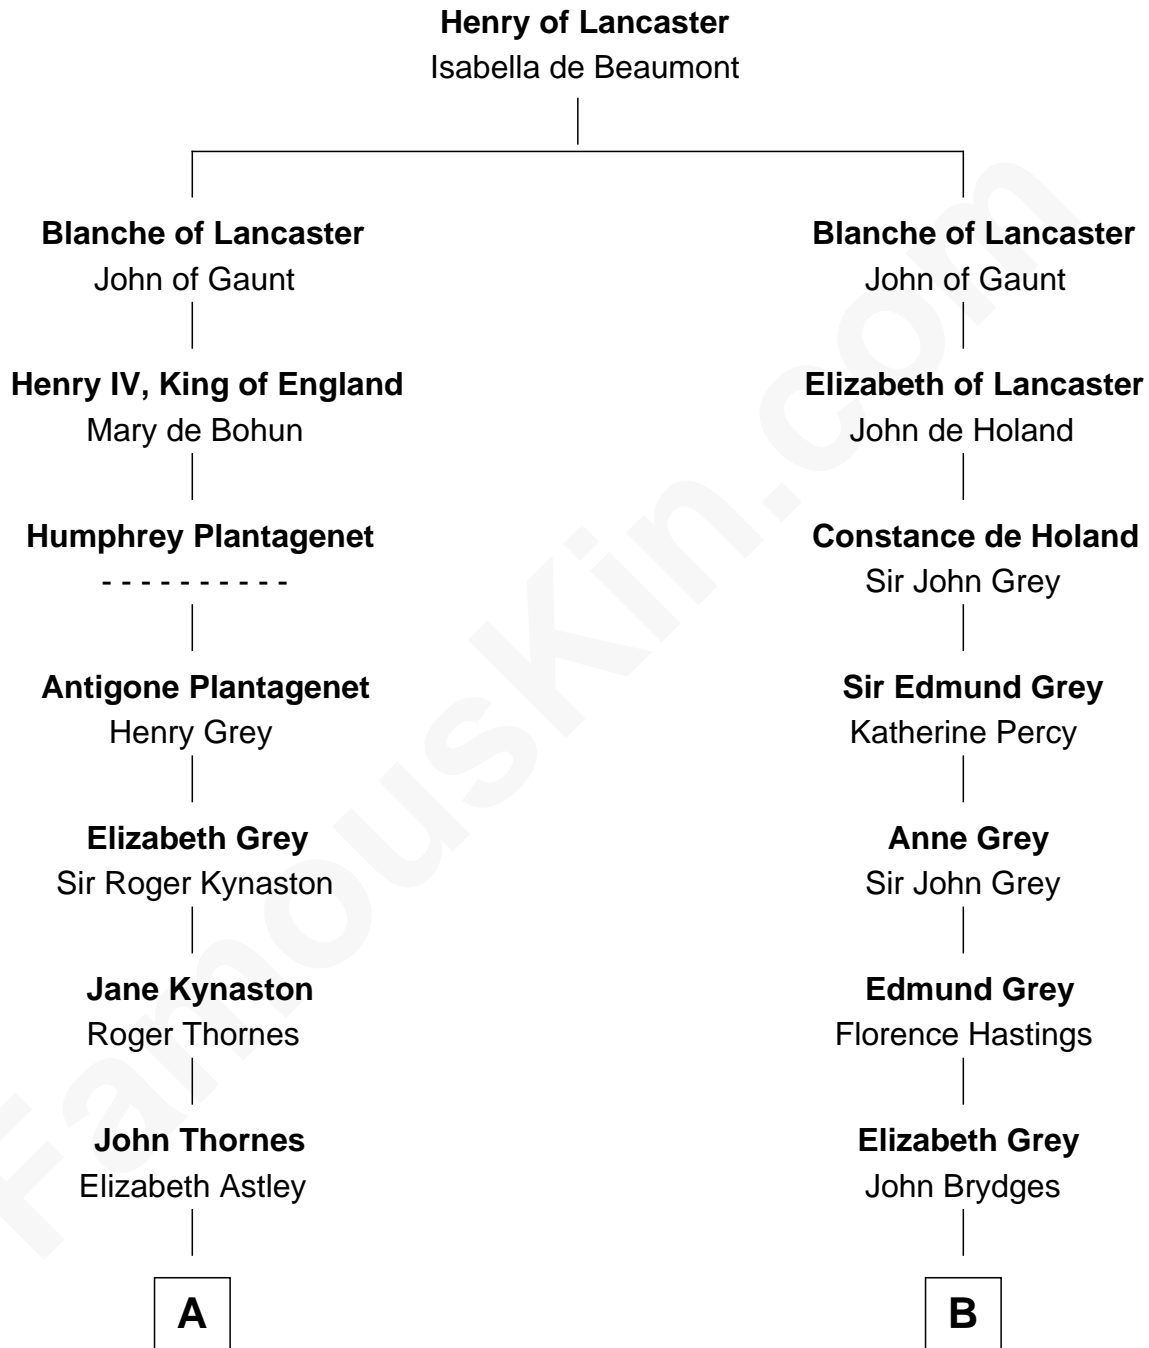

# FamousKin.com Relationship Chart of

**Paget Brewster**

*TV Actress*

21st cousin of

**Prince William**

*Prince of Wales*

**C**

**Susan Savage Wilson**

John Ledyard Hodge

**Ellen Mackenzie Hodge**

Dr. George Washington Wales Brewster

**George Washington Wales Brewster**

Joan Ryerson

**Galen Brewster**

Hathaway Tew

**Paget Brewster**

*TV Actress*

**D**

**Charles Robert Spencer**

Margaret Baring

**Albert Edward John Spencer**

Cynthia Elinor Beatrix Hamilton

**Edward John Spencer**

Frances Ruth Burke Roche

**Princess Diana Frances Spencer**

Charles III, King of the United Kingdom

**Prince William**

*Prince of Wales*