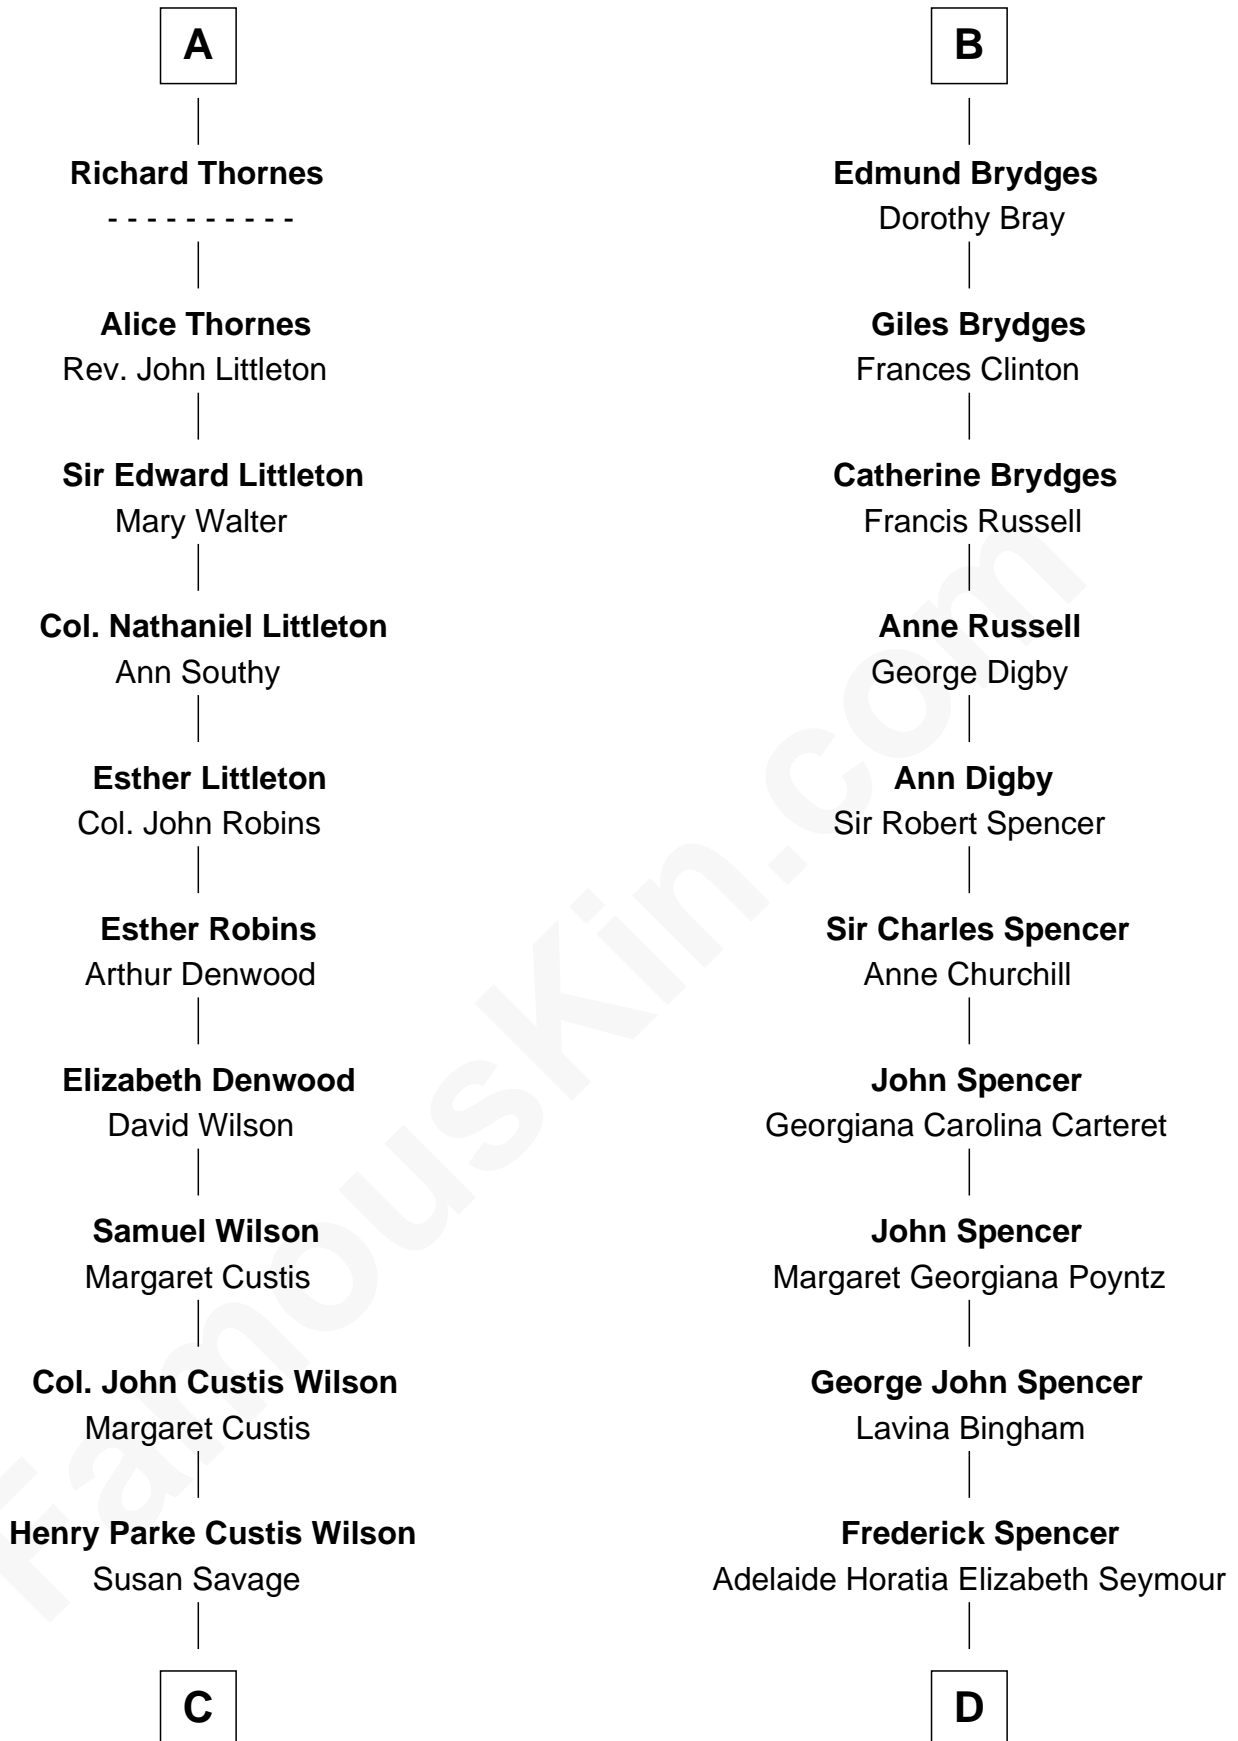

# FamousKin.com Relationship Chart of

**Paget Brewster**

*TV Actress*

21st cousin of

**Prince William**

*Prince of Wales*

**C**

**Susan Savage Wilson**

John Ledyard Hodge

**Ellen Mackenzie Hodge**

Dr. George Washington Wales Brewster

**George Washington Wales Brewster**

Joan Ryerson

**Galen Brewster**

Hathaway Tew

**Paget Brewster**