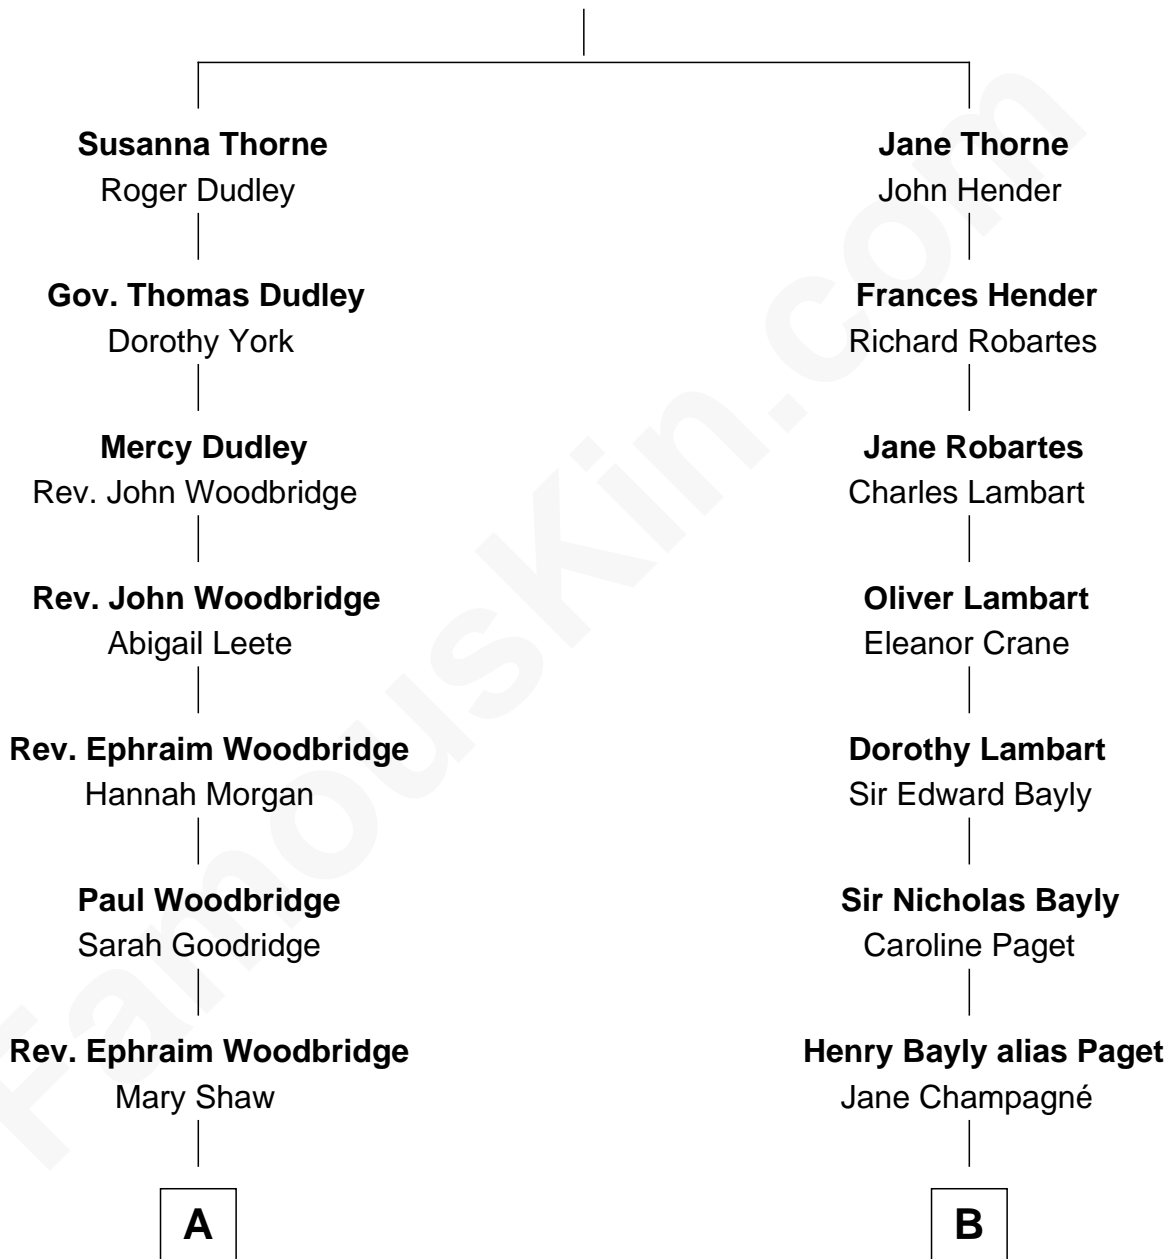

FamousKin.com Relationship Chart of

Paget Brewster

TV Actress

14th cousin of

Prince William

Prince of Wales

Thomas Thorne

Mary Purefoy

A

Nathaniel Shaw Woodbridge

Elizabeth Mumford

Lucretia Mumford Woodbridge

Rev. Alfred Mitchell

Donald Grant Mitchell

Mary Frances Pringle

Mary Pringle Mitchell

Edward Larned Ryerson

Donald Mitchell Ryerson

Isabelle McGenniss

Joan Ryerson

George Washington Wales Brewster

Galen Brewster

Hathaway Tew

Paget Brewster