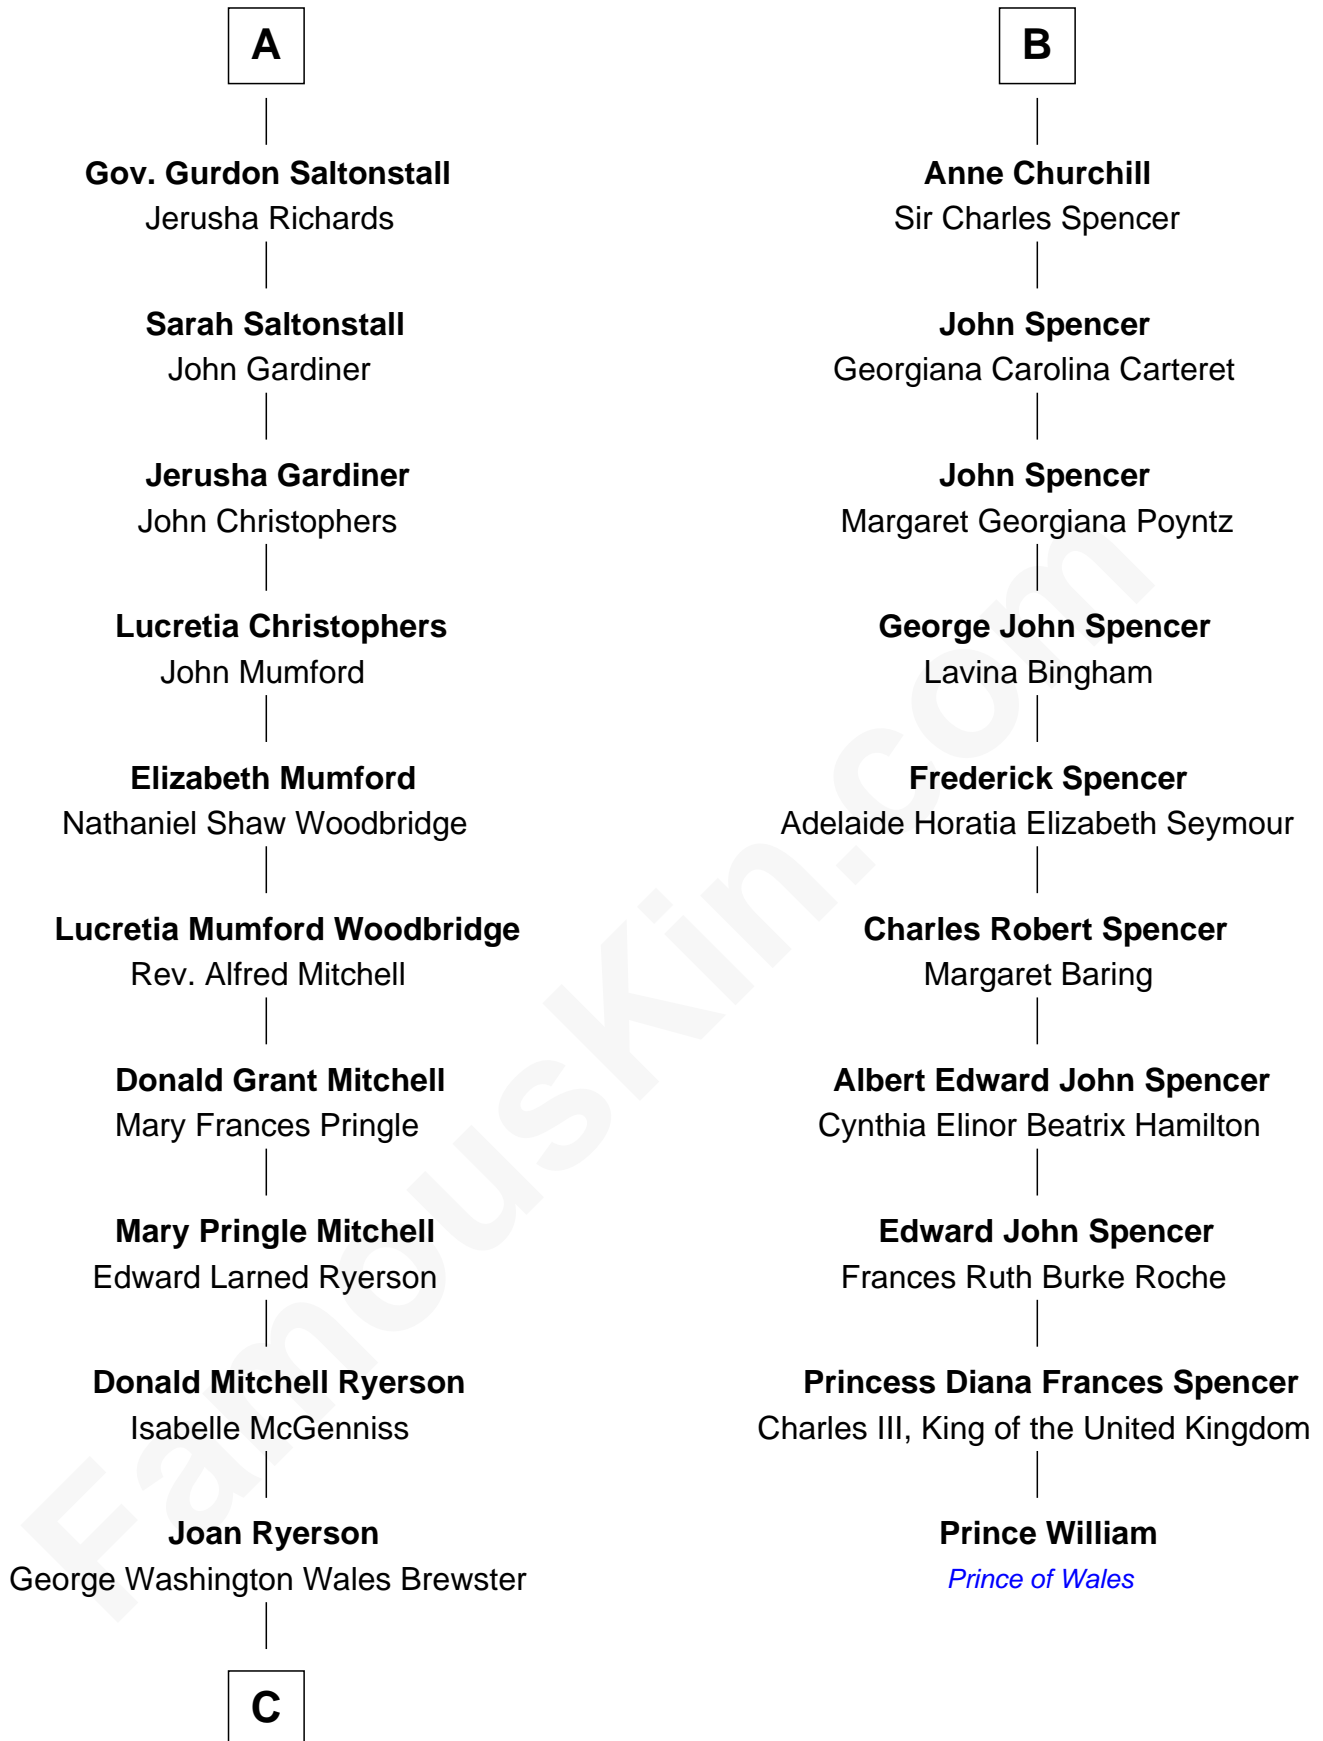

# FamousKin.com Relationship Chart of

**Paget Brewster**  
*TV Actress*

16th cousin 2 times removed of

**Prince William**  
*Prince of Wales*

C

|  
**Galen Brewster**  
Hathaway Tew

|  
**Paget Brewster**  
*TV Actress*