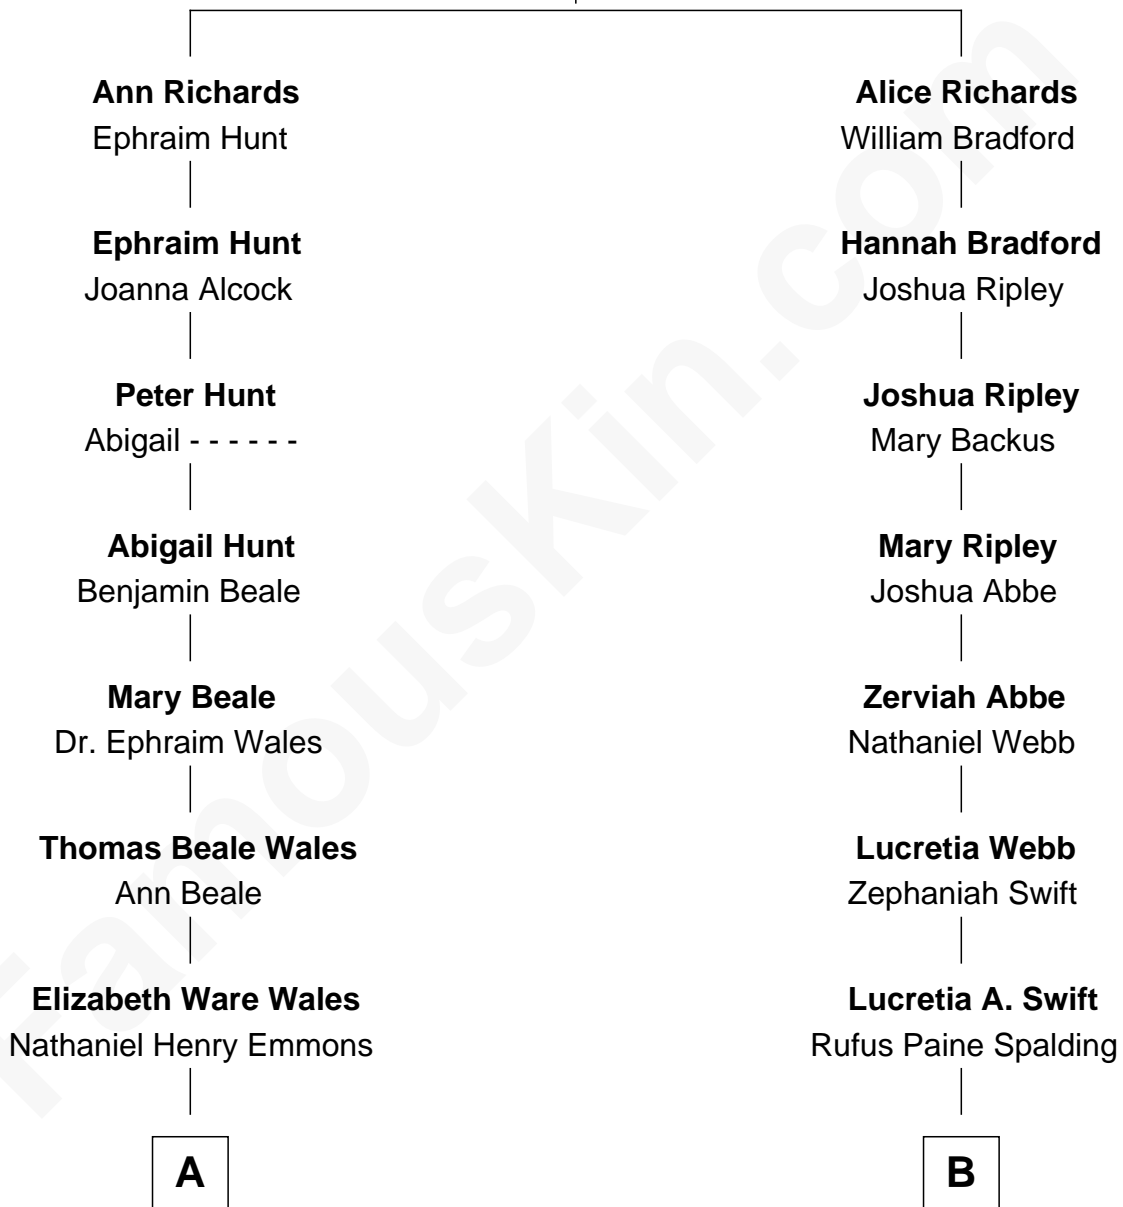

FamousKin.com Relationship Chart of

Paget Brewster

TV Actress

8th cousin 3 times removed of

William Rufus Day

36th U.S. Secretary of State

Thomas Richards

Welthian - - - - -

A

Ann Wales Emmons

Benjamin Brewster

Dr. George Washington Wales Brewster

Ellen Mackenzie Hodge

George Washington Wales Brewster

Joan Ryerson

Galen Brewster

Hathaway Tew

Paget Brewster

TV Actress

B

Emily Swift Spalding

Luther Day

William Rufus Day

36th U.S. Secretary of State