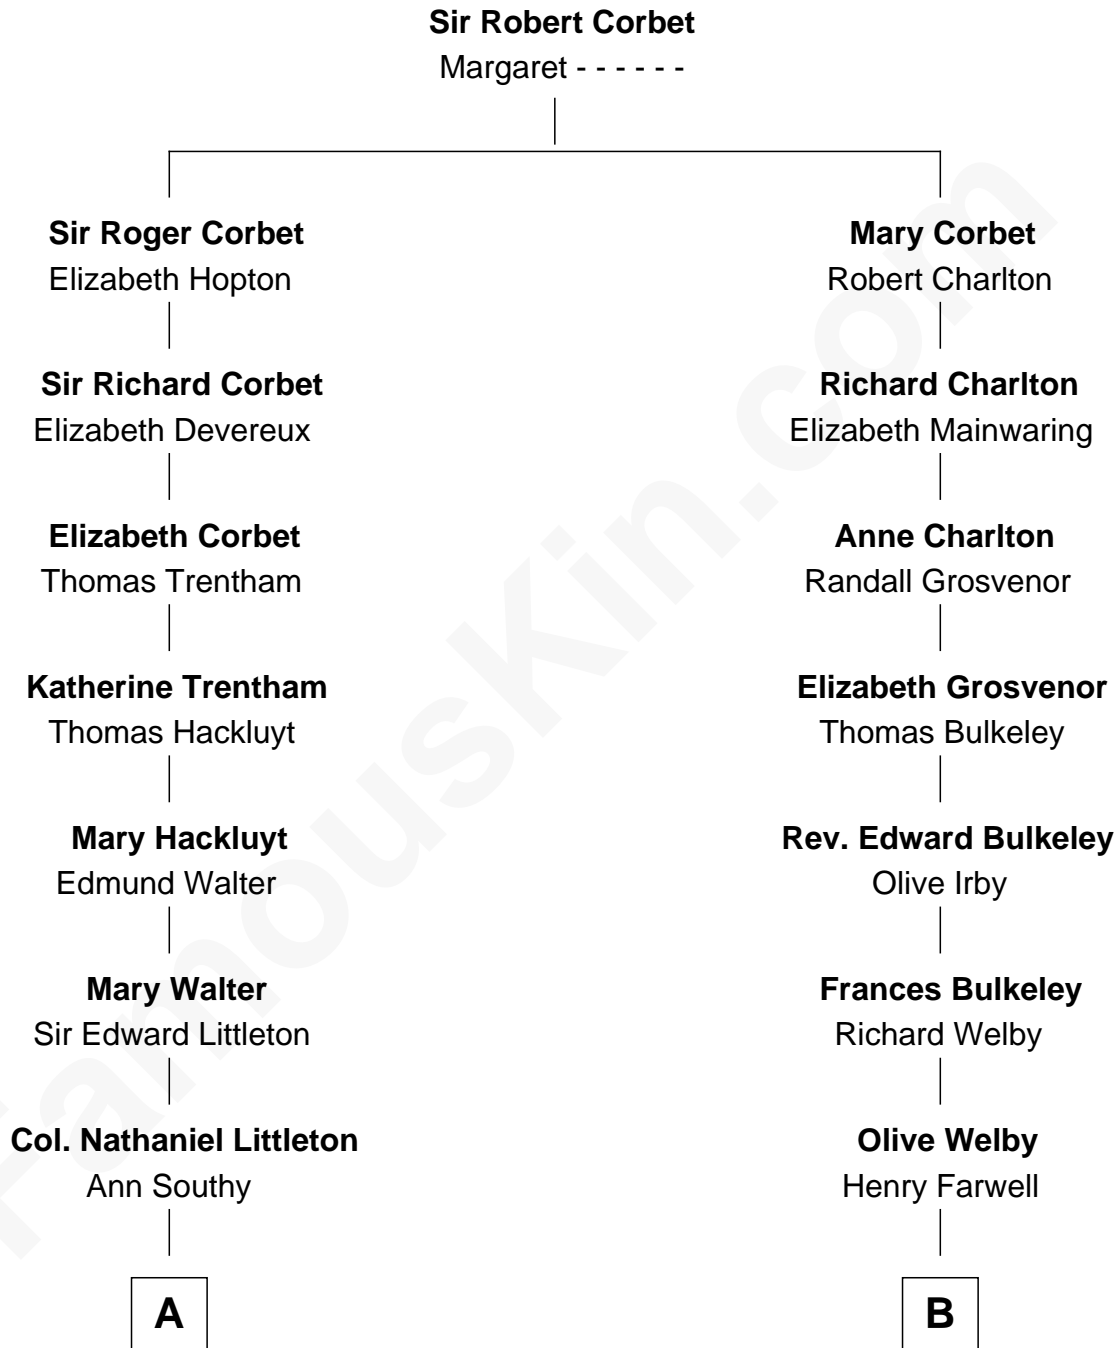

FamousKin.com
Relationship Chart of
Paget Brewster
TV Actress

13th cousin 4 times removed of
William Rufus Day
36th U.S. Secretary of State

A

Esther Littleton
Col. John Robins

Esther Robins
Arthur Denwood

Elizabeth Denwood
David Wilson

Samuel Wilson
Margaret Custis

Col. John Custis Wilson
Margaret Custis

Henry Parke Custis Wilson
Susan Savage

Susan Savage Wilson
John Ledyard Hodge

Ellen Mackenzie Hodge
Dr. George Washington Wales Brewster