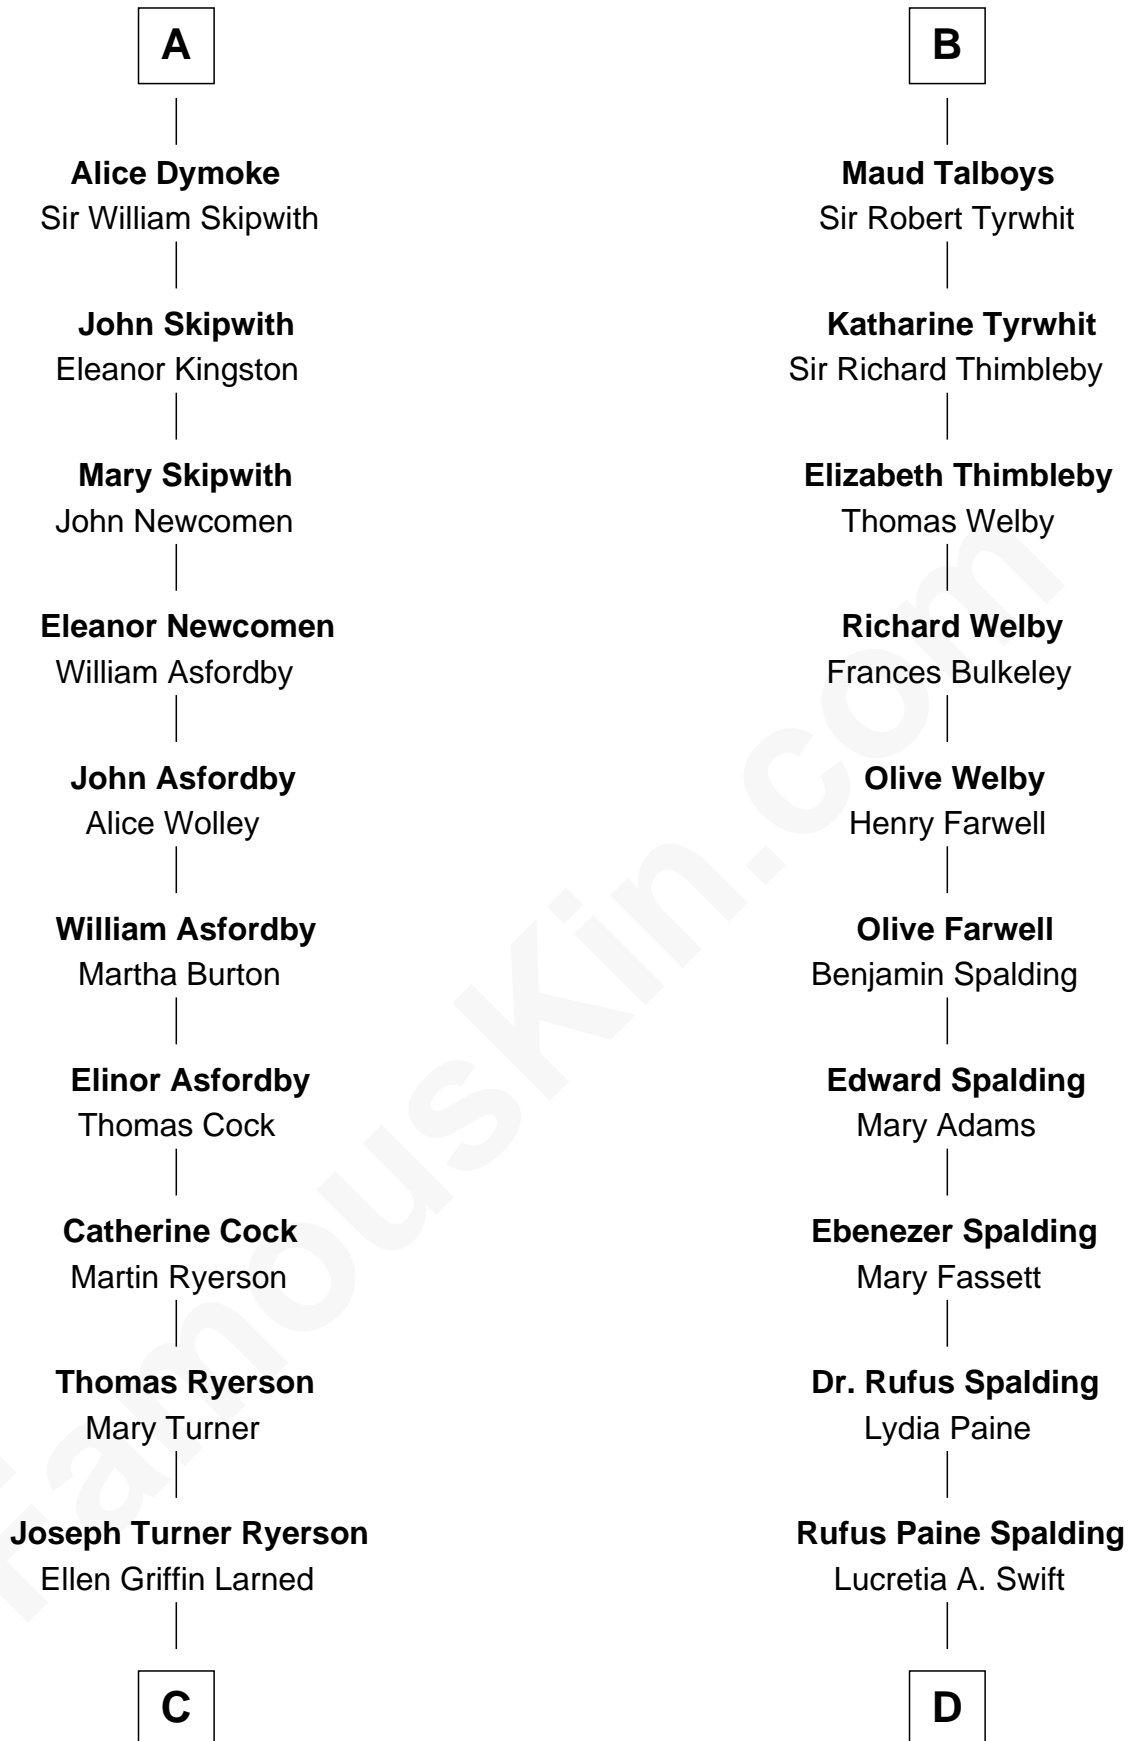

FamousKin.com
Relationship Chart of
Paget Brewster
TV Actress

18th cousin 3 times removed of
William Rufus Day
36th U.S. Secretary of State

C

Edward Larned Ryerson

Mary Pringle Mitchell

Donald Mitchell Ryerson

Isabelle McGenniss

Joan Ryerson

George Washington Wales Brewster

Galen Brewster

Hathaway Tew

Paget Brewster

TV Actress

D