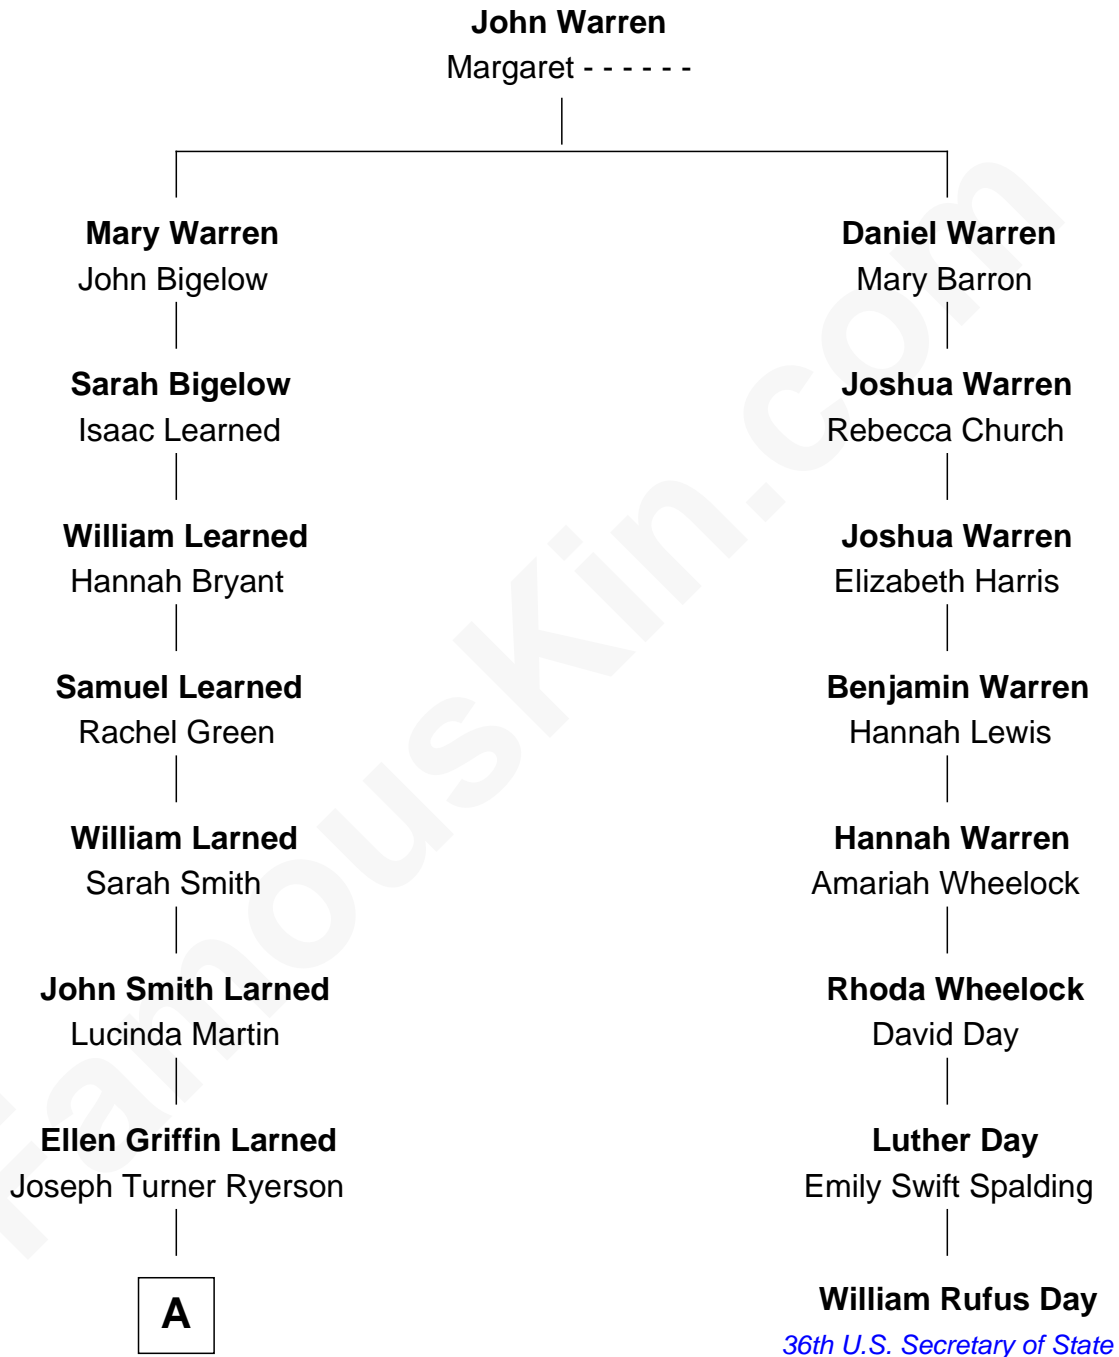

**FamousKin.com**  
**Relationship Chart of**  
**Paget Brewster**  
*TV Actress*

7th cousin 4 times removed of  
**William Rufus Day**  
*36th U.S. Secretary of State*

**A**

Edward Larned Ryerson

Mary Pringle Mitchell

Donald Mitchell Ryerson

Isabelle McGenniss

Joan Ryerson

George Washington Wales Brewster

Galen Brewster

Hathaway Tew

Paget Brewster

*TV Actress*