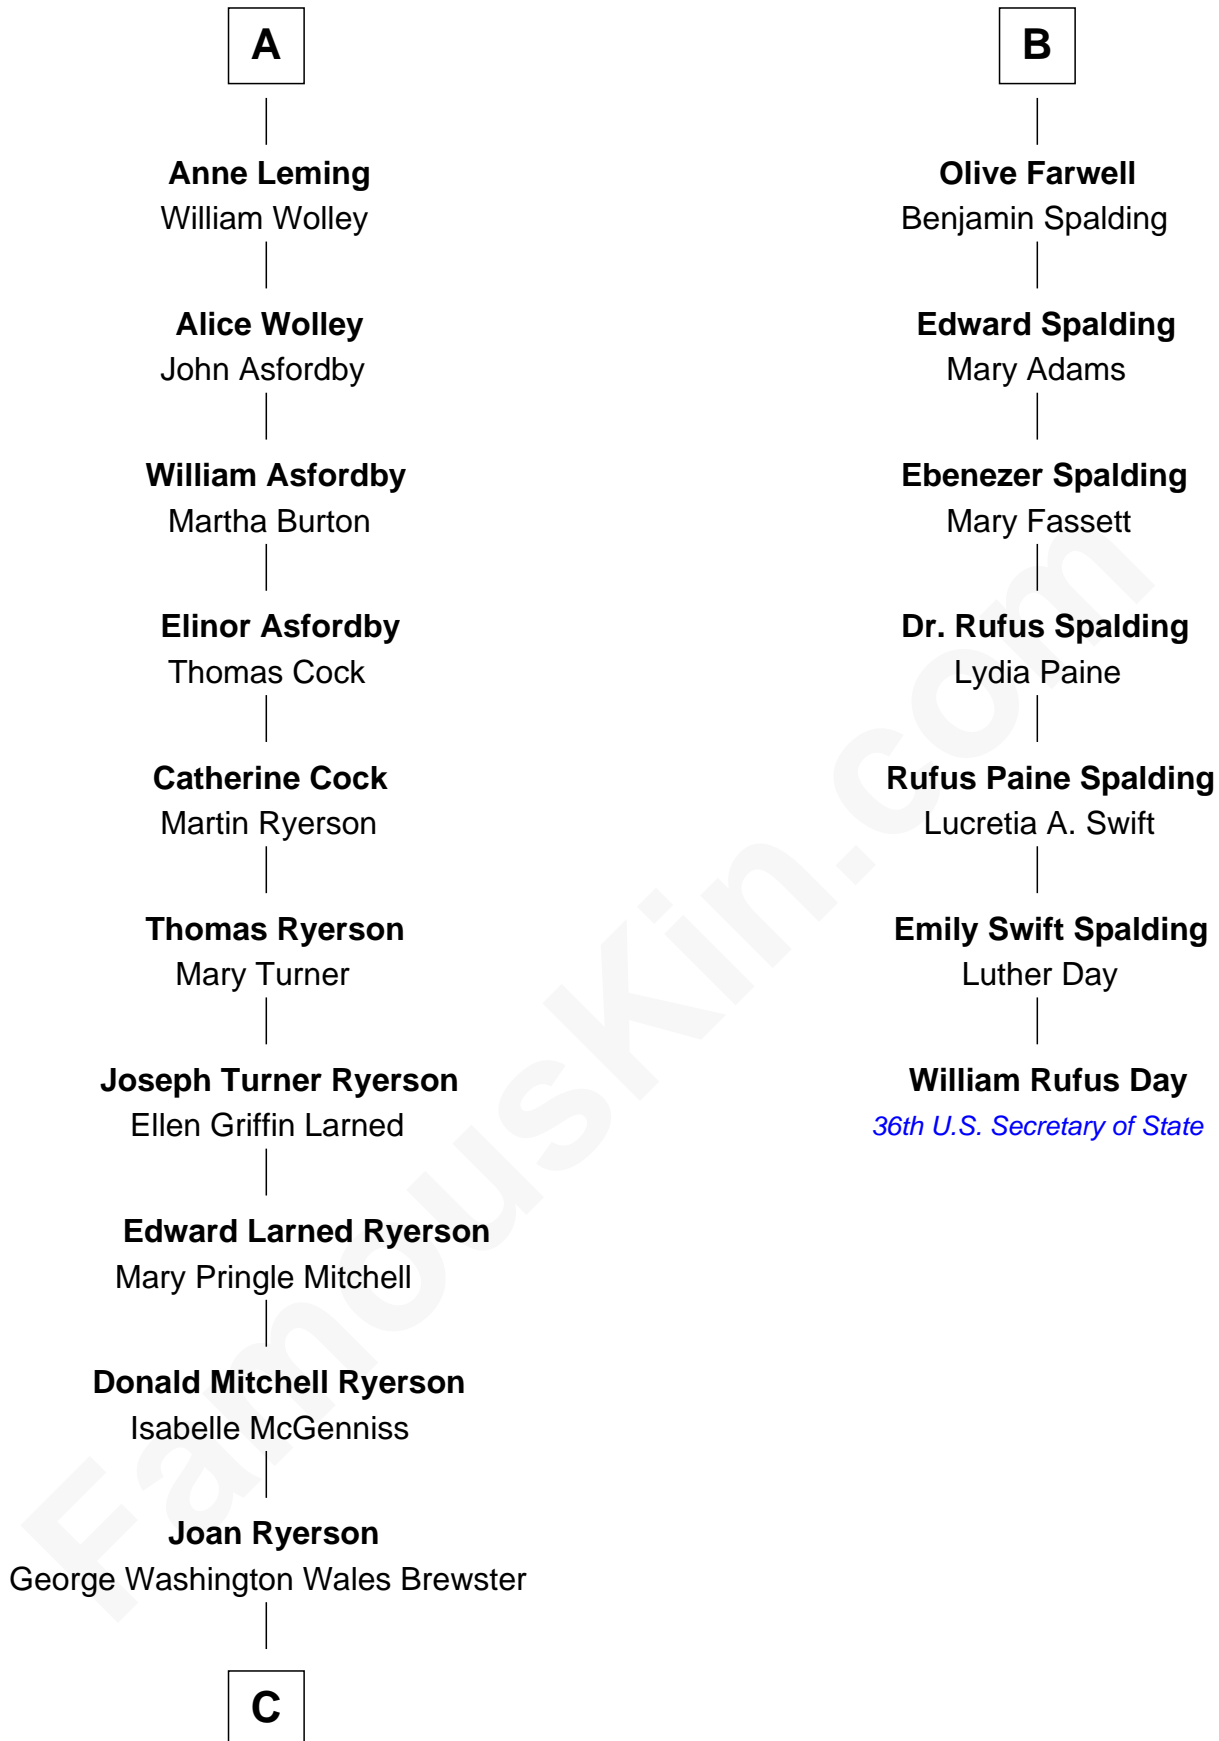

**FamousKin.com**  
**Relationship Chart of**  
**Paget Brewster**  
*TV Actress*

13th cousin 5 times removed of  
**William Rufus Day**  
*36th U.S. Secretary of State*

**C**

**Galen Brewster**  
Hathaway Tew

**Paget Brewster**  
*TV Actress*

FamousKin.com