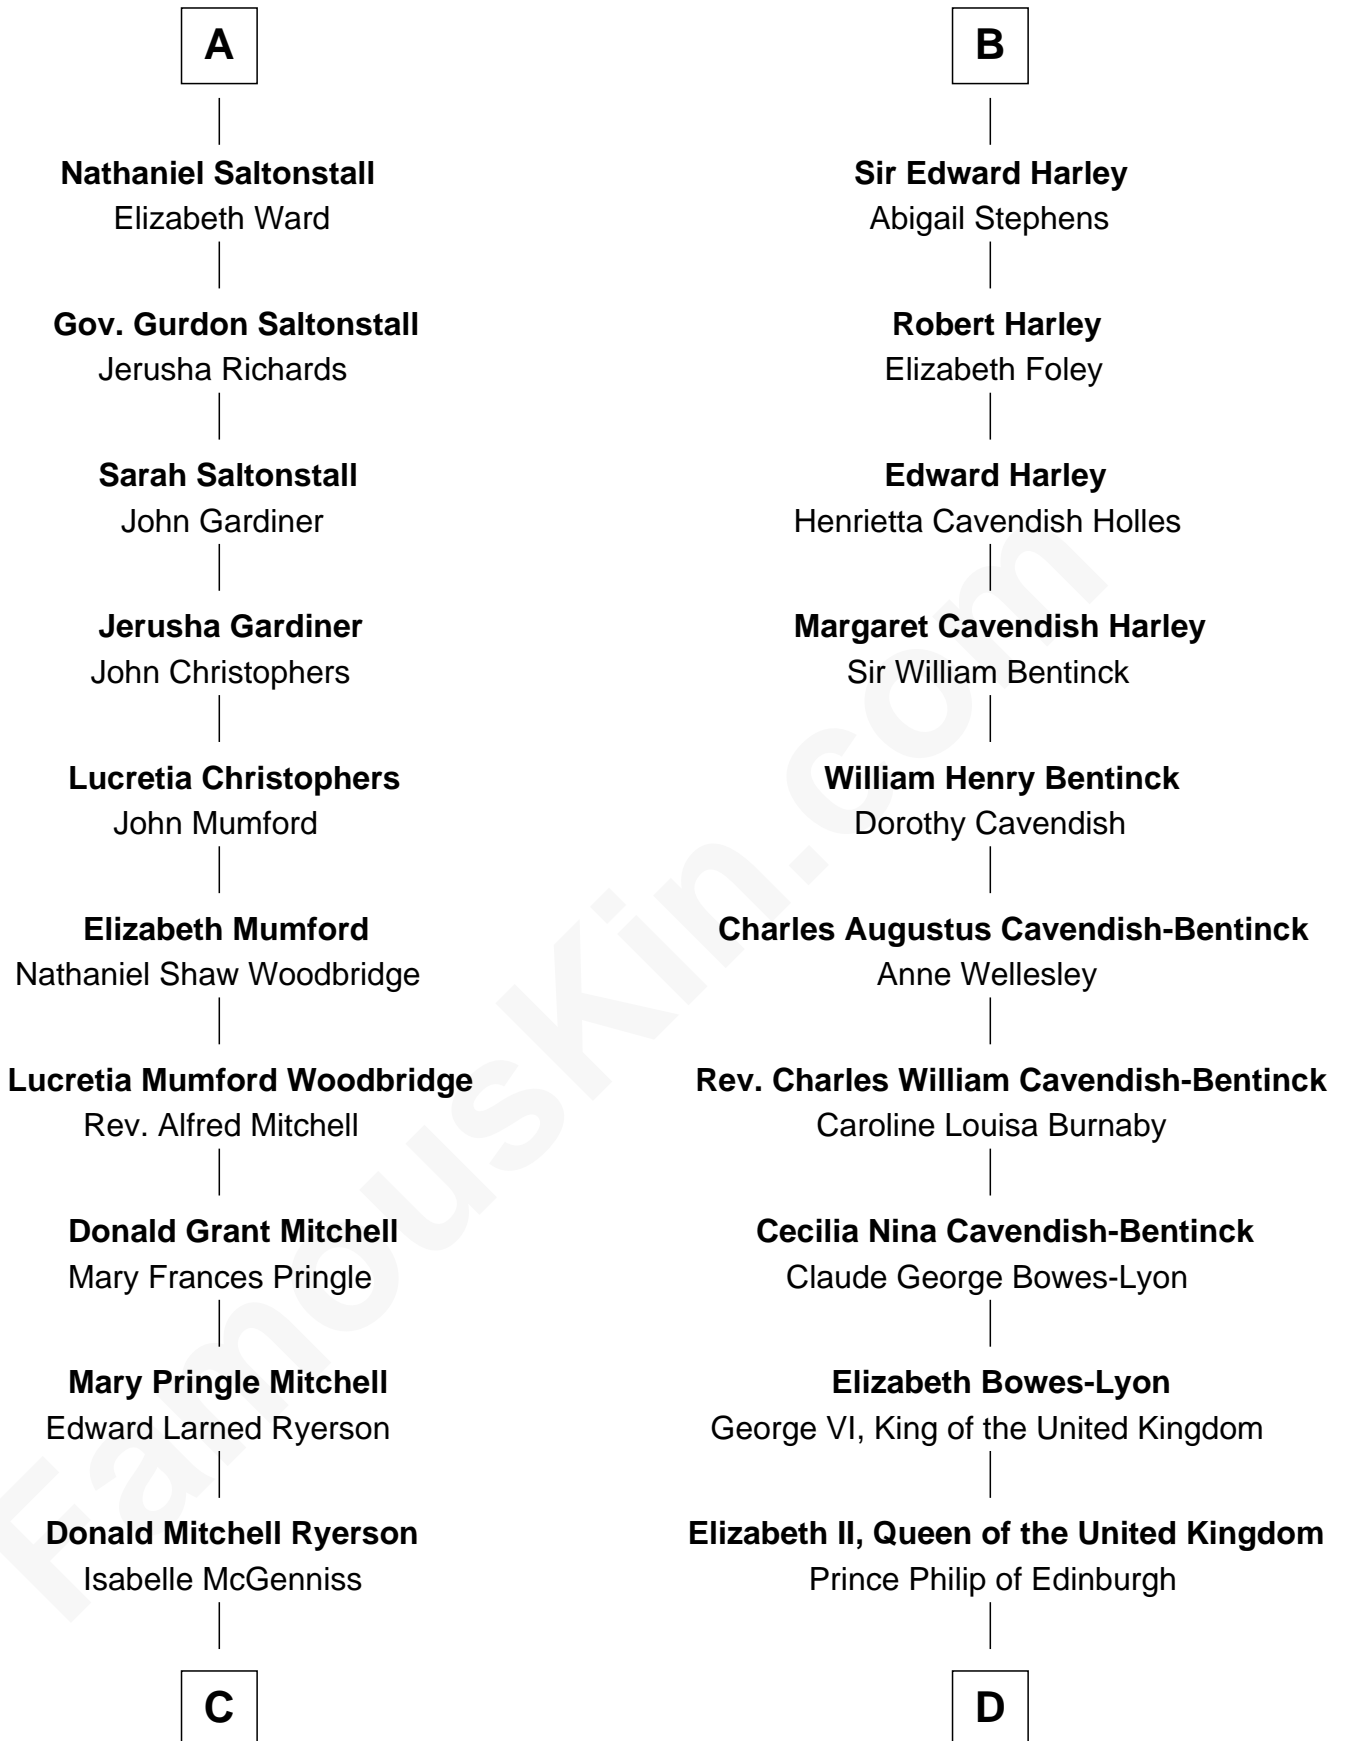

# FamousKin.com Relationship Chart of

**Paget Brewster**

*TV Actress*

18th cousin 1 time removed of

**Prince Harry**

*Duke of Sussex*

**Sir John Bouchier**

Margaret Berners

Sir Henry Neville

**Sir Richard Neville**

Anne Stafford

**Margaret Neville**

Edward Willoughby

**Elizabeth Willoughby**

Sir Fulk Greville

**Eleanor Greville**

Sir John Conway

**Sir Edward Conway**

Dorothy Tracy

**Brilliana Conway**

Sir Robert Harley

**B**

**C**

**Joan Ryerson**

George Washington Wales Brewster

**Galen Brewster**

Hathaway Tew

**Paget Brewster**

*TV Actress*

**D**

**Charles III, King of the United Kingdom**

Princess Diana Frances Spencer