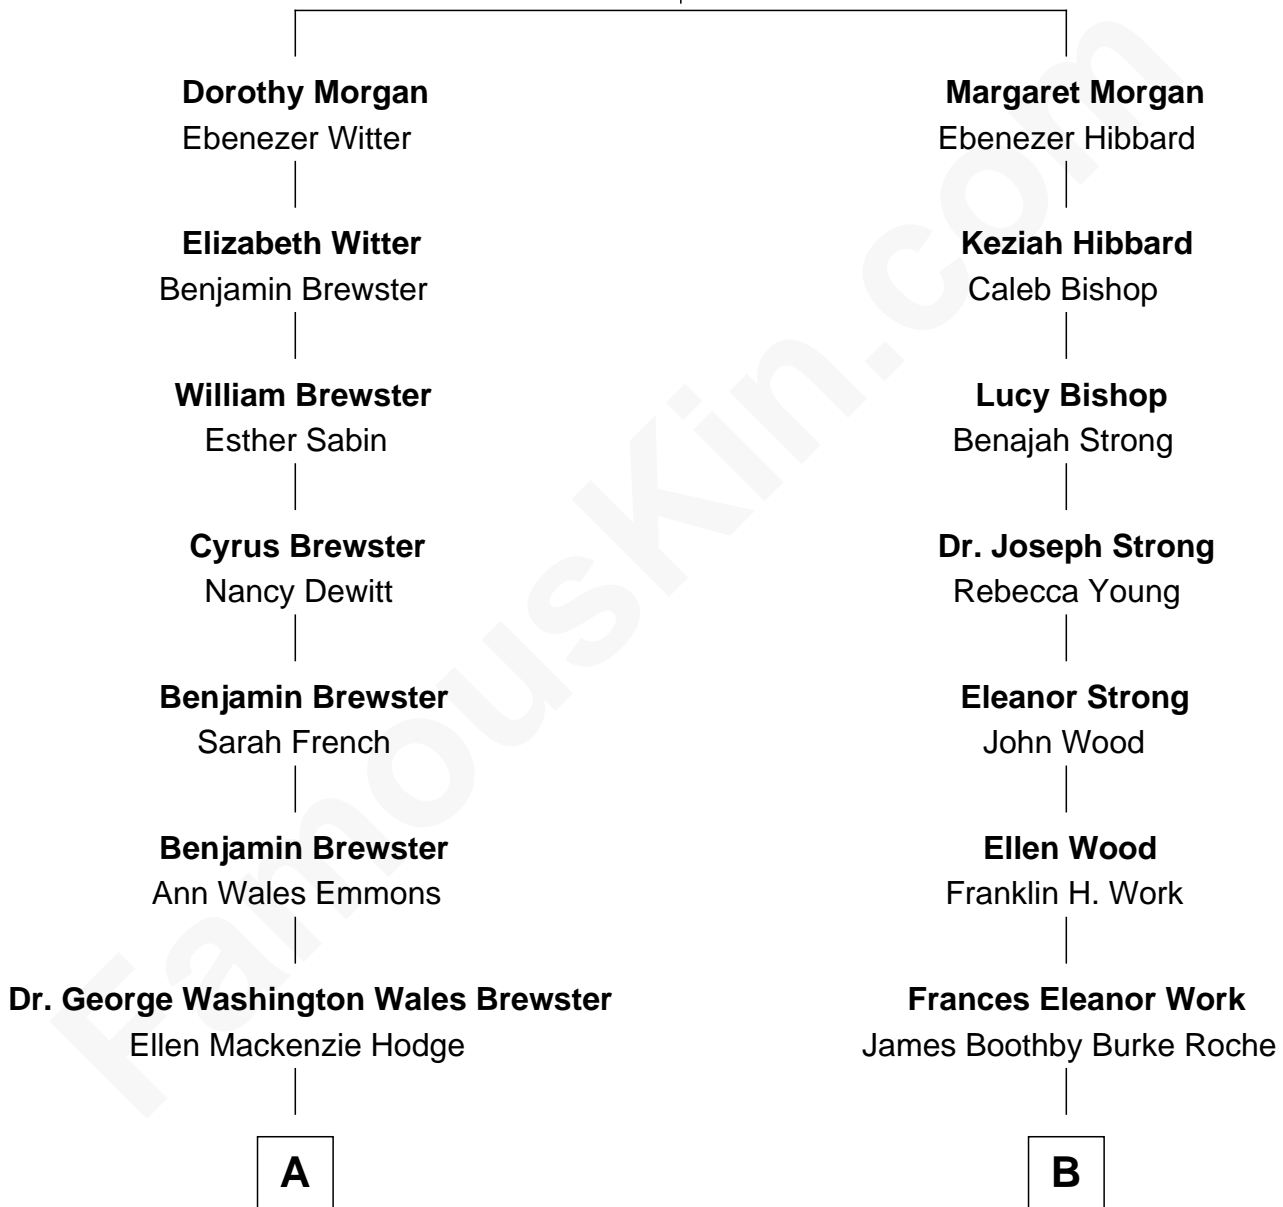

FamousKin.com Relationship Chart of

Paget Brewster
TV Actress

9th cousin 1 time removed of

Prince Harry
Duke of Sussex

Joseph Morgan
Dorothy Parke

A

George Washington Wales Brewster

Joan Ryerson

Galen Brewster

Hathaway Tew

Paget Brewster

TV Actress

B

Edmund Maurice Burke Roche

Ruth Sylvia Gill

Frances Ruth Burke Roche