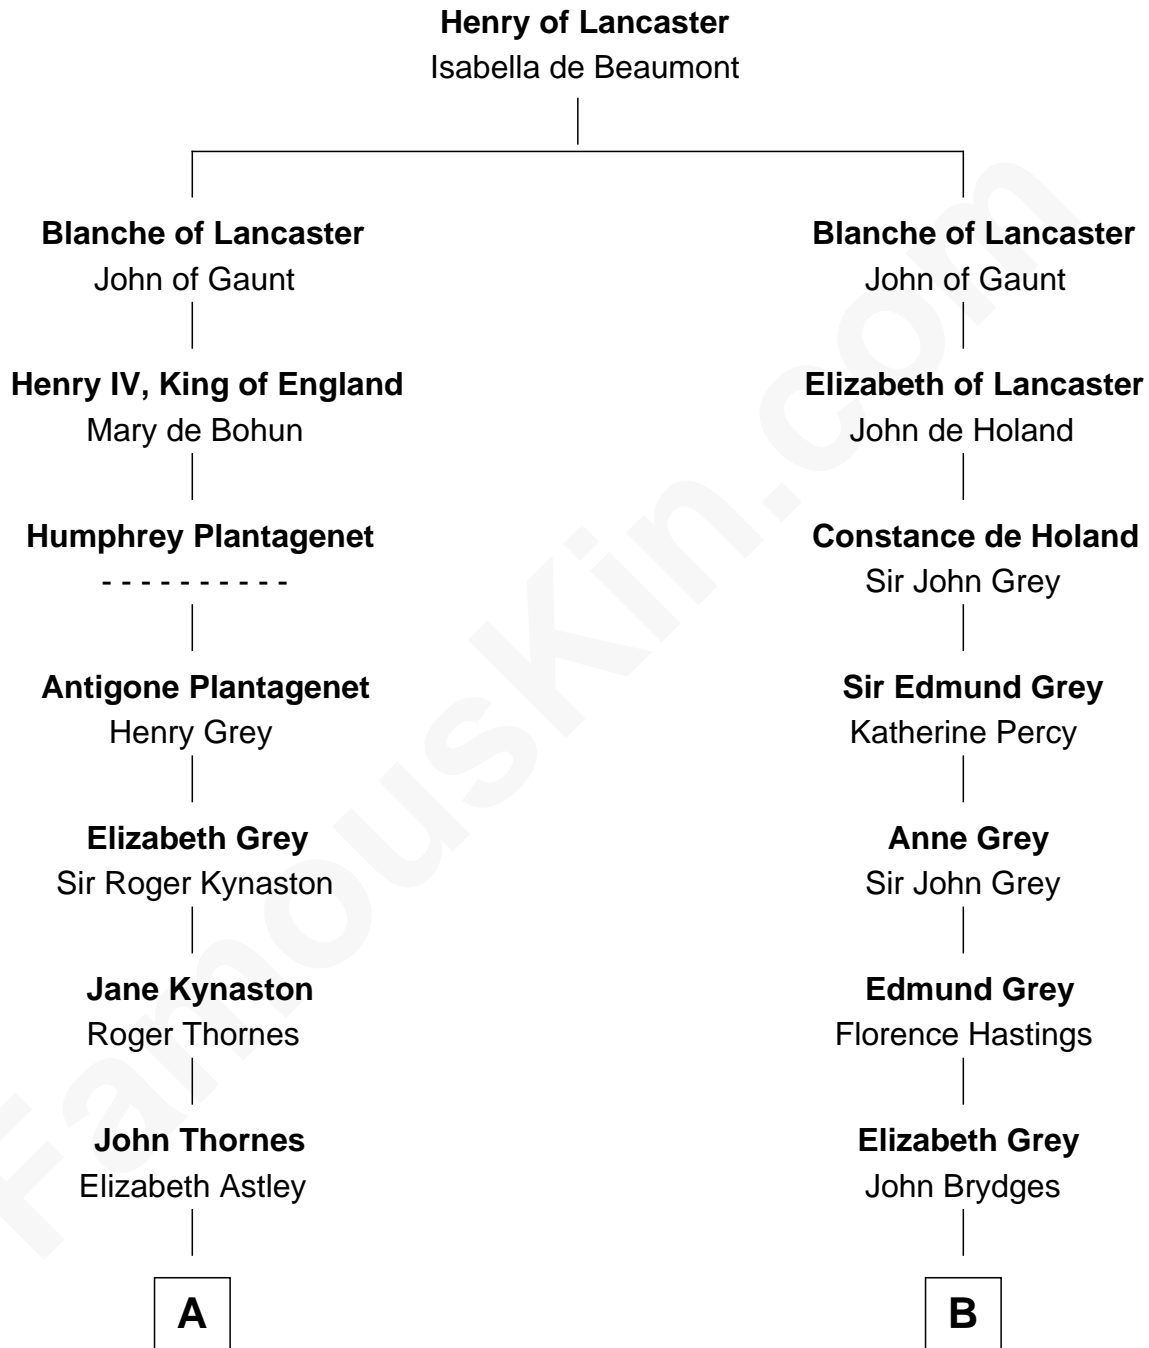

FamousKin.com Relationship Chart of

Paget Brewster

TV Actress

21st cousin of

Prince Harry

Duke of Sussex

C

Susan Savage Wilson

John Ledyard Hodge

Ellen Mackenzie Hodge

Dr. George Washington Wales Brewster

George Washington Wales Brewster

Joan Ryerson

Galen Brewster

Hathaway Tew

Paget Brewster