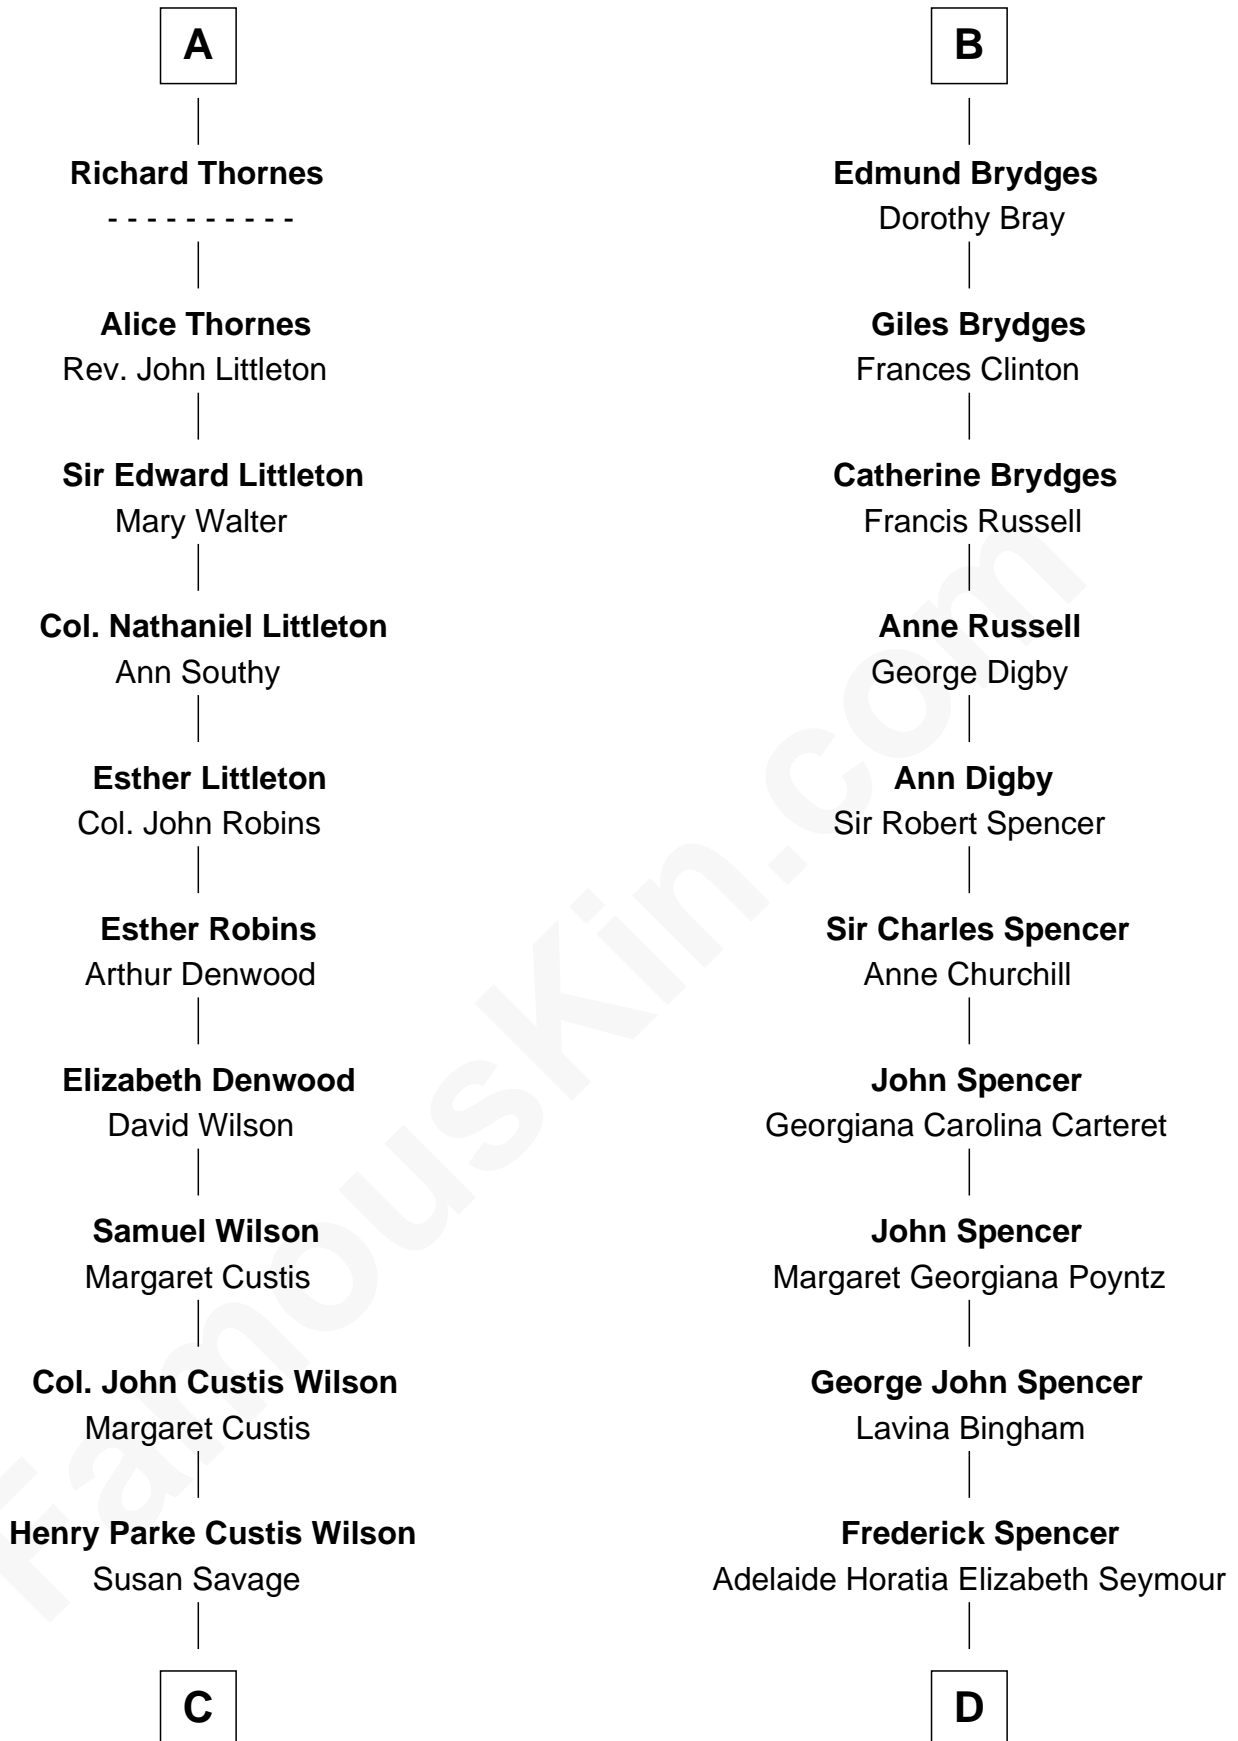

FamousKin.com Relationship Chart of

Paget Brewster

TV Actress

21st cousin of

Prince Harry

Duke of Sussex

C

Susan Savage Wilson

John Ledyard Hodge

Ellen Mackenzie Hodge

Dr. George Washington Wales Brewster

George Washington Wales Brewster

Joan Ryerson

Galen Brewster

Hathaway Tew

Paget Brewster