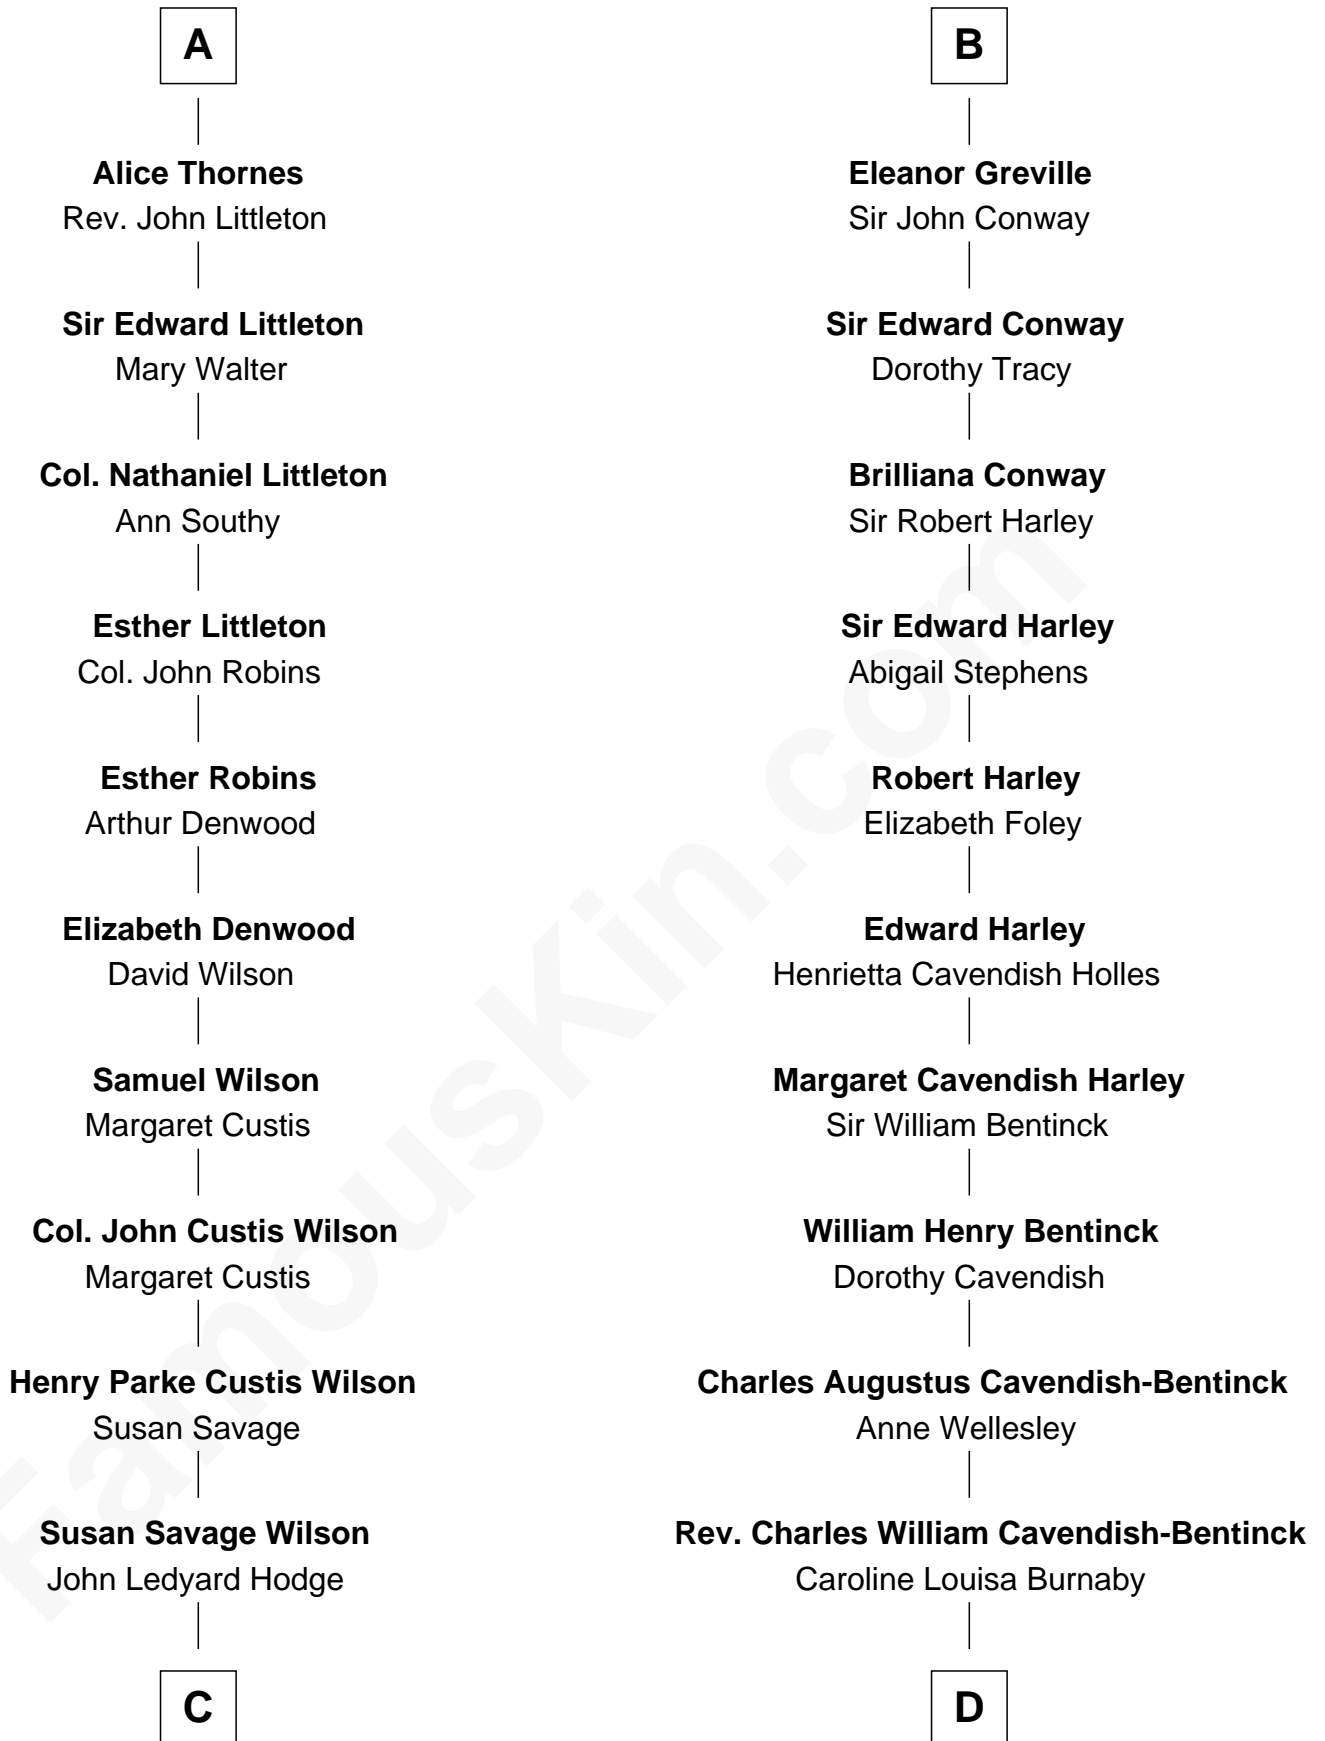

# FamousKin.com Relationship Chart of

**Paget Brewster**

*TV Actress*

20th cousin 1 time removed of

**Prince Harry**

*Duke of Sussex*

**Humphrey de Bohun**

Joan Fitzalan

**Mary de Bohun**  
Henry IV, King of England

**Humphrey Plantagenet**

-----  
**Antigone Plantagenet**  
Henry Grey

**Elizabeth Grey**  
Sir Roger Kynaston

**Jane Kynaston**  
Roger Thornes

**John Thornes**  
Elizabeth Astley

**Richard Thornes**

A

**Eleanor de Bohun**  
Sir Thomas Plantagenet

**Anne Plantagenet**  
Sir William Bourchier

**Sir John Bourchier**  
Margaret Berners

**Joan Bourchier**  
Sir Henry Neville

**Sir Richard Neville**  
Anne Stafford

**Margaret Neville**  
Edward Willoughby

**Elizabeth Willoughby**  
Sir Fulk Greville

B

**C**

**Ellen Mackenzie Hodge**

Dr. George Washington Wales Brewster

**George Washington Wales Brewster**

Joan Ryerson