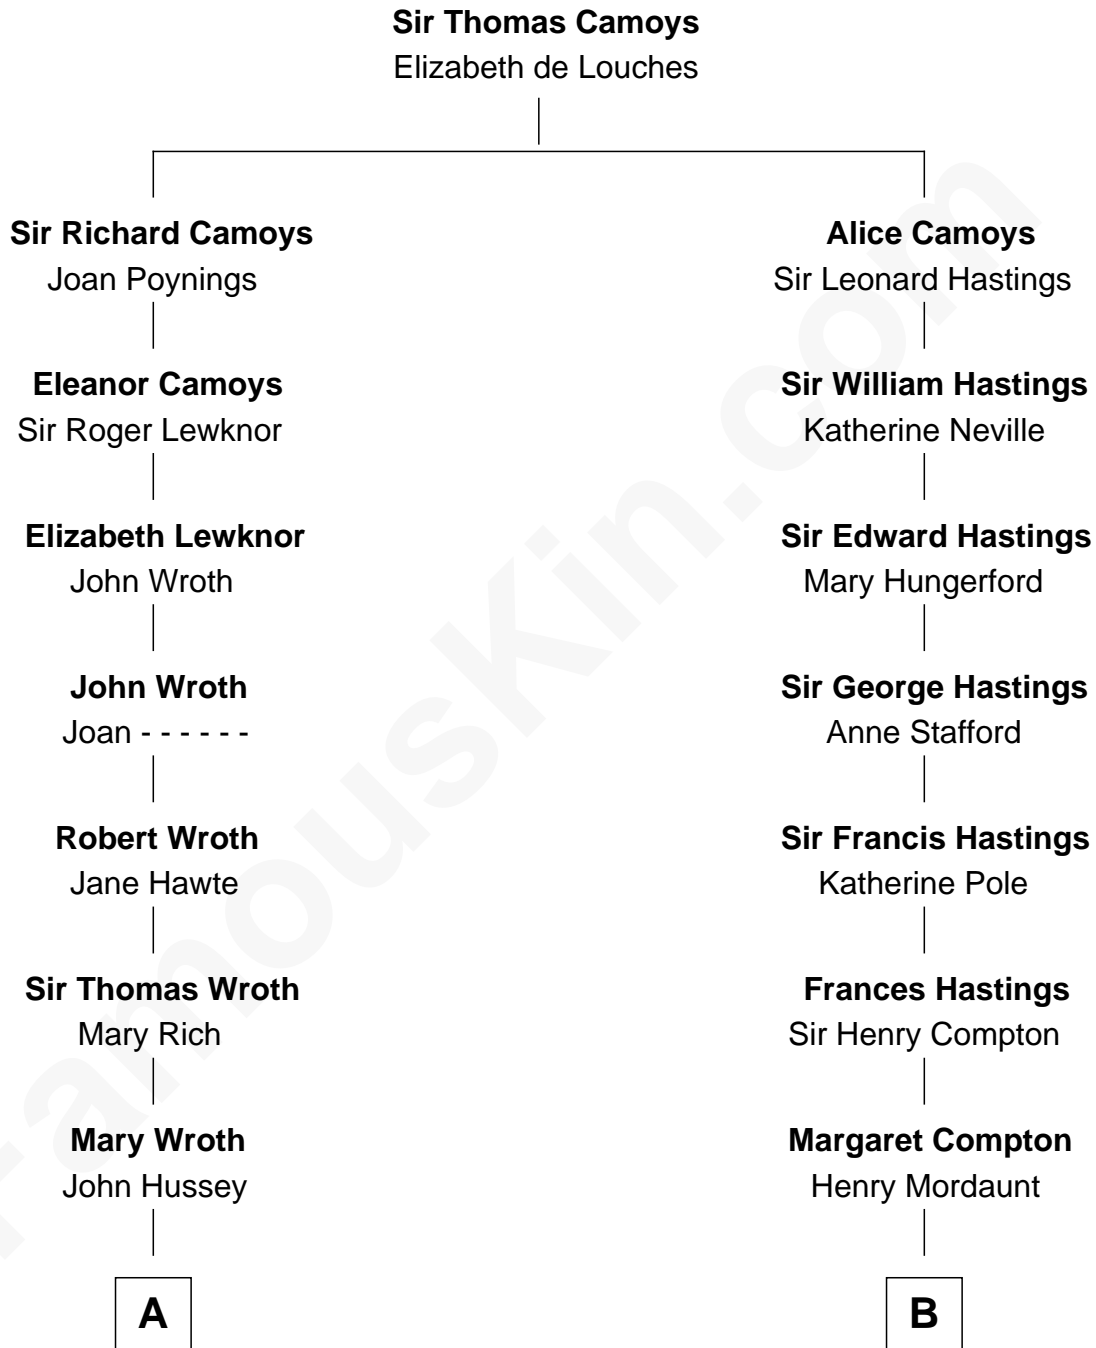

# FamousKin.com Relationship Chart of

**Paget Brewster**  
*TV Actress*

18th cousin 1 time removed of

**Prince Harry**  
*Duke of Sussex*

**A**

**Nathaniel Hussey**

Mary Catlyn

**Elizabeth Hussey**

Robert Scott

**Mary Scott**

Samuel Emmons

**Nathaniel Emmons**

Mary Warmal

**Nathaniel Emmons**

Mary Brookes

**Samuel Emmons**

Rachel Love

**Samuel Emmons**

Hannah Franklin

**Nathaniel Henry Emmons**

Elizabeth Ware Wales

**Ann Wales Emmons**

Benjamin Brewster

**Dr. George Washington Wales Brewster**