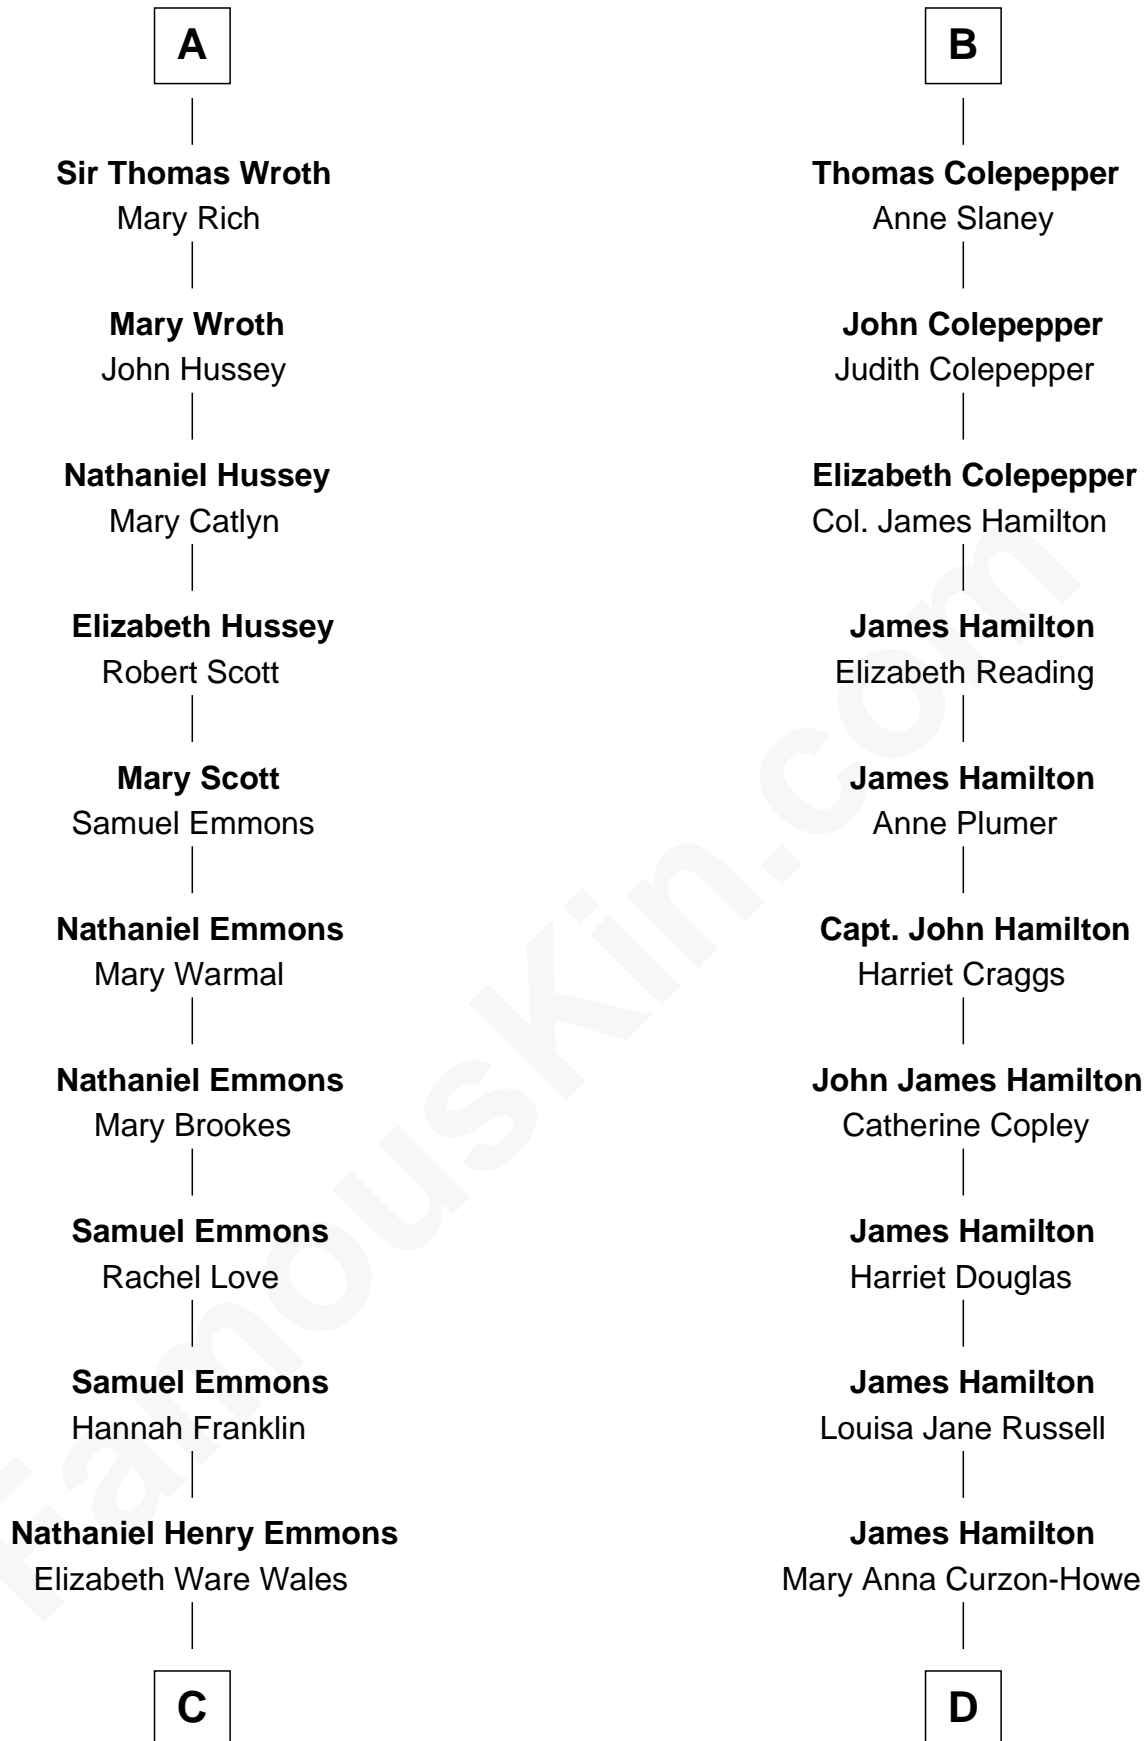

# FamousKin.com Relationship Chart of

**Paget Brewster**

*TV Actress*

21st cousin of

**Prince Harry**

*Duke of Sussex*

**Sir Roger Lewknor**

Katherine Bardolf

**C**

**Ann Wales Emmons**

Benjamin Brewster

**Dr. George Washington Wales Brewster**

Ellen Mackenzie Hodge

**George Washington Wales Brewster**

Joan Ryerson

**Galen Brewster**

Hathaway Tew

**Paget Brewster**

*TV Actress*

**D**

**James Albert Edward Hamilton**

Rosalind Cecilia Caroline Bingham

**Cynthia Elinor Beatrix Hamilton**

Albert Edward John Spencer

**Edward John Spencer**

Frances Ruth Burke Roche

**Princess Diana Frances Spencer**  
Charles III, King of the United Kingdom

**Prince Harry**

*Duke of Sussex*