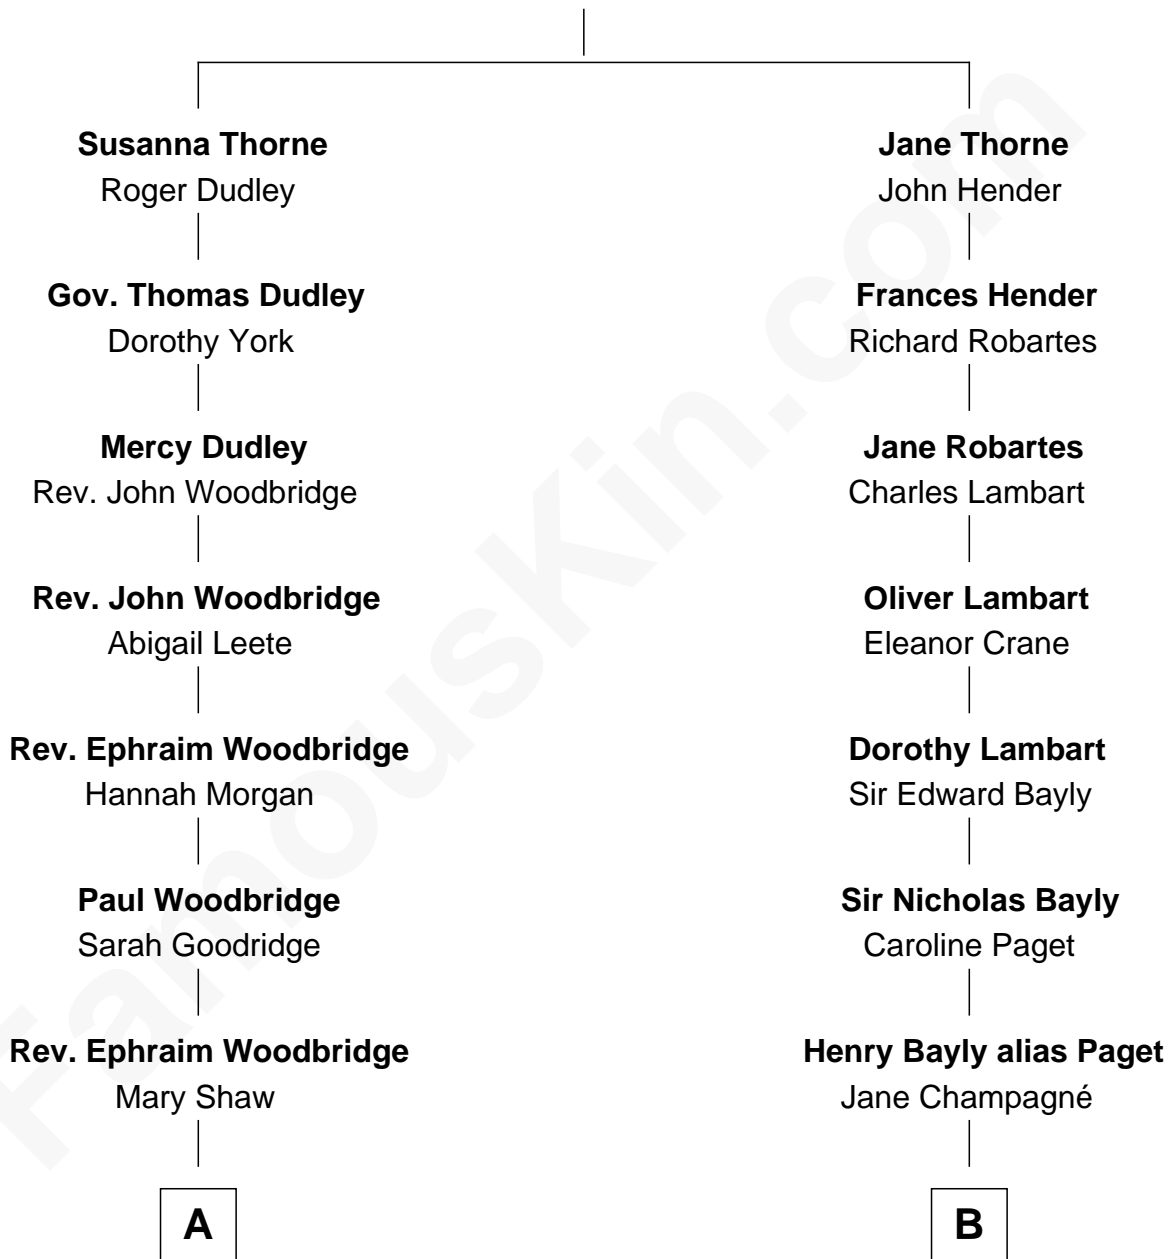

FamousKin.com Relationship Chart of

Paget Brewster

TV Actress

14th cousin of

Prince Harry

Duke of Sussex

Thomas Thorne

Mary Purefoy

A

Nathaniel Shaw Woodbridge

Elizabeth Mumford

Lucretia Mumford Woodbridge

Rev. Alfred Mitchell

Donald Grant Mitchell

Mary Frances Pringle

Mary Pringle Mitchell

Edward Larned Ryerson

Donald Mitchell Ryerson

Isabelle McGenniss

Joan Ryerson

George Washington Wales Brewster

Galen Brewster

Hathaway Tew

Paget Brewster