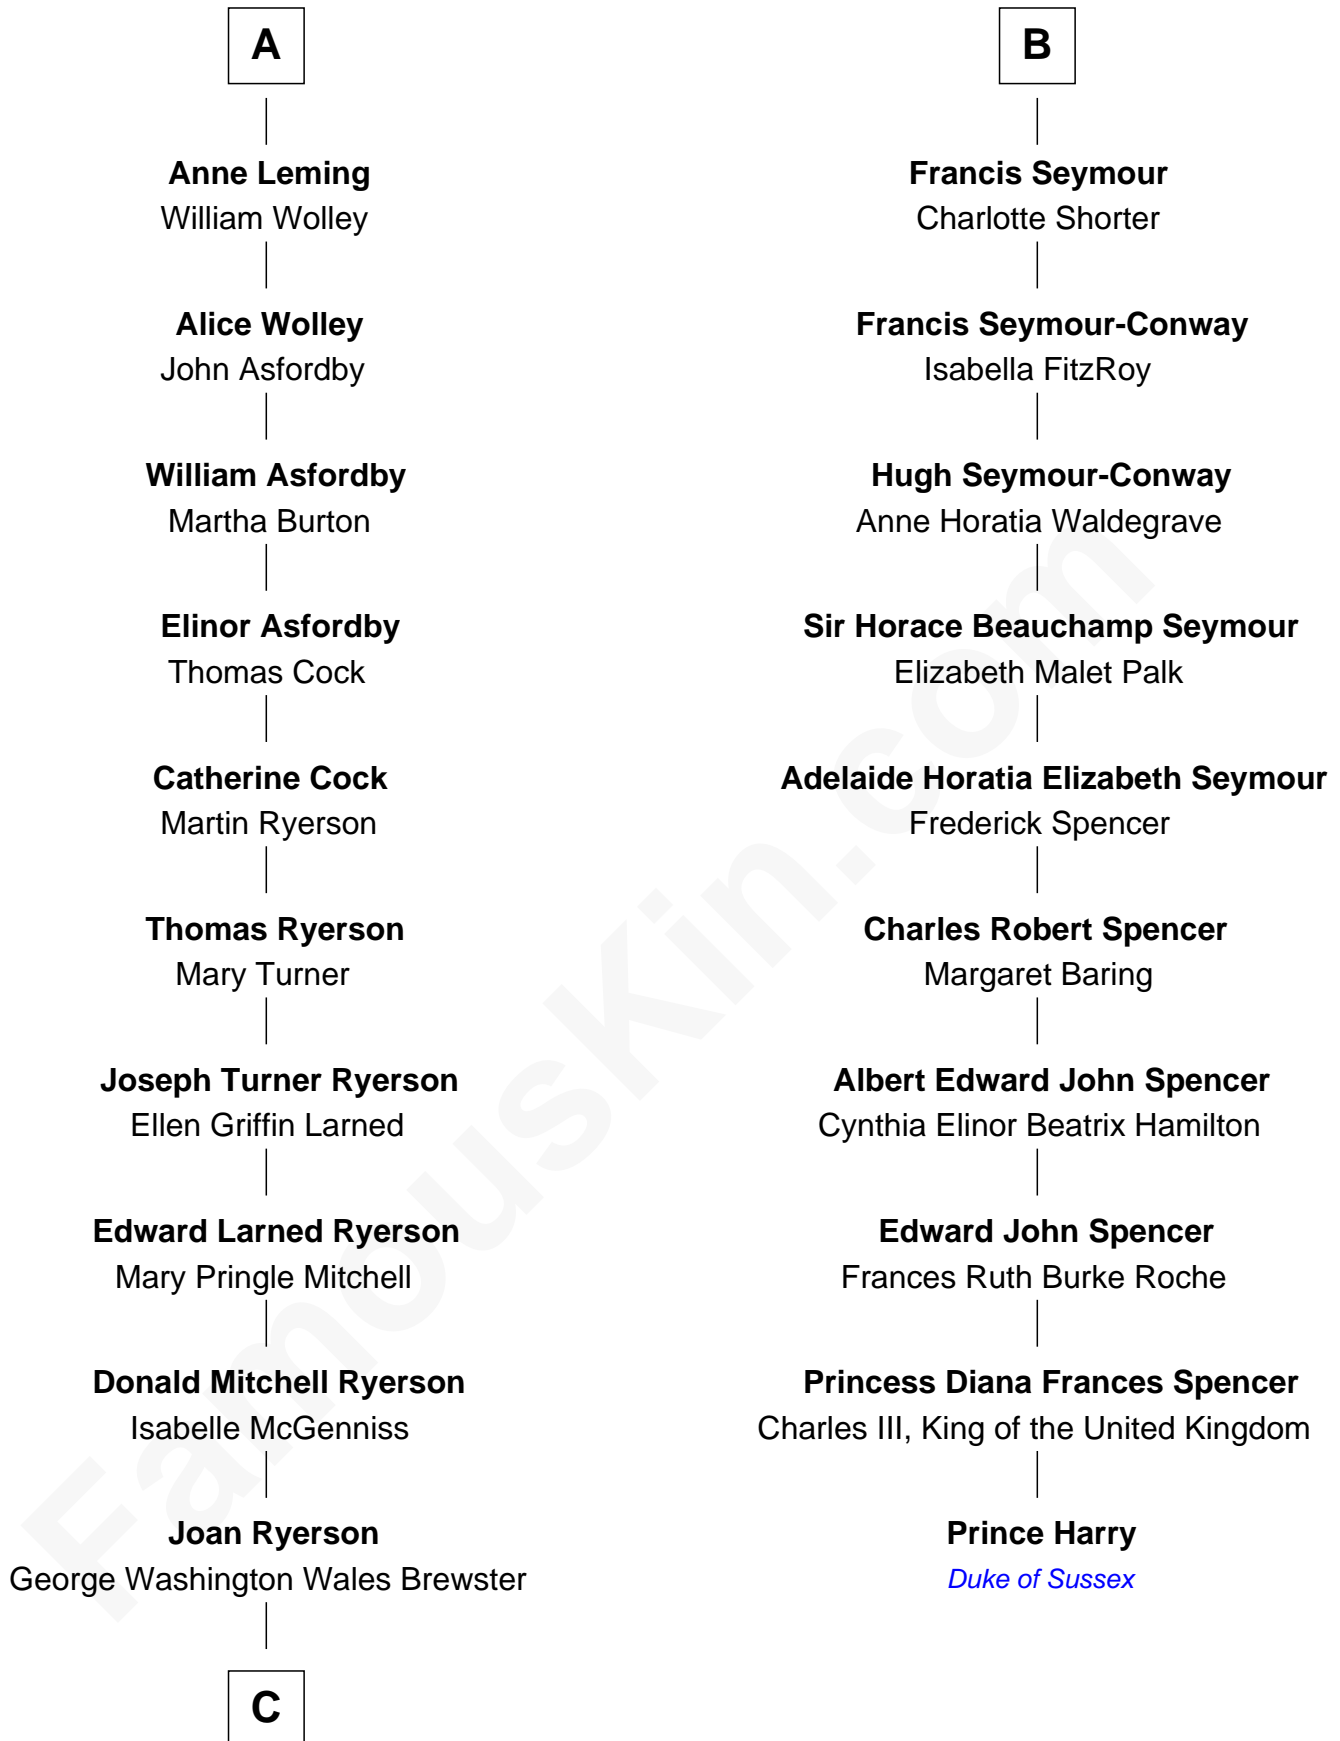

**FamousKin.com**  
**Relationship Chart of**  
**Paget Brewster**  
*TV Actress*

16th cousin 2 times removed of  
**Prince Harry**  
*Duke of Sussex*

**Sir John Clifford**  
 Elizabeth Percy

**Mary Clifford**  
 Sir Philip Wentworth

**Elizabeth Wentworth**  
 Sir Martin de la See

**Elizabeth de la See**  
 Roger Kelke

**Christopher Kelke**  
 Isabel Girlington

**Christopher Kelke**  
 Jane St. Paul

**Christopher Kelke**  
 Elizabeth Carr

**Anne Kelke**  
 Roger Leming

**A**

**Thomas Clifford**  
 Joan Dacre

**Matilda Clifford**  
 Sir Edmund Sutton

**Thomas Dudley**  
 Grace Threlkeld

**John Dudley**  
 Elizabeth Gardiner

**Anne Dudley**  
 Sir Francis Popham

**Col. Alexander Popham**  
 Laetitia Kerr

**Letitia Popham**  
 Sir Edward Seymour

**B**

**C**

**Galen Brewster**  
Hathaway Tew

**Paget Brewster**  
*TV Actress*

FamousKin.com