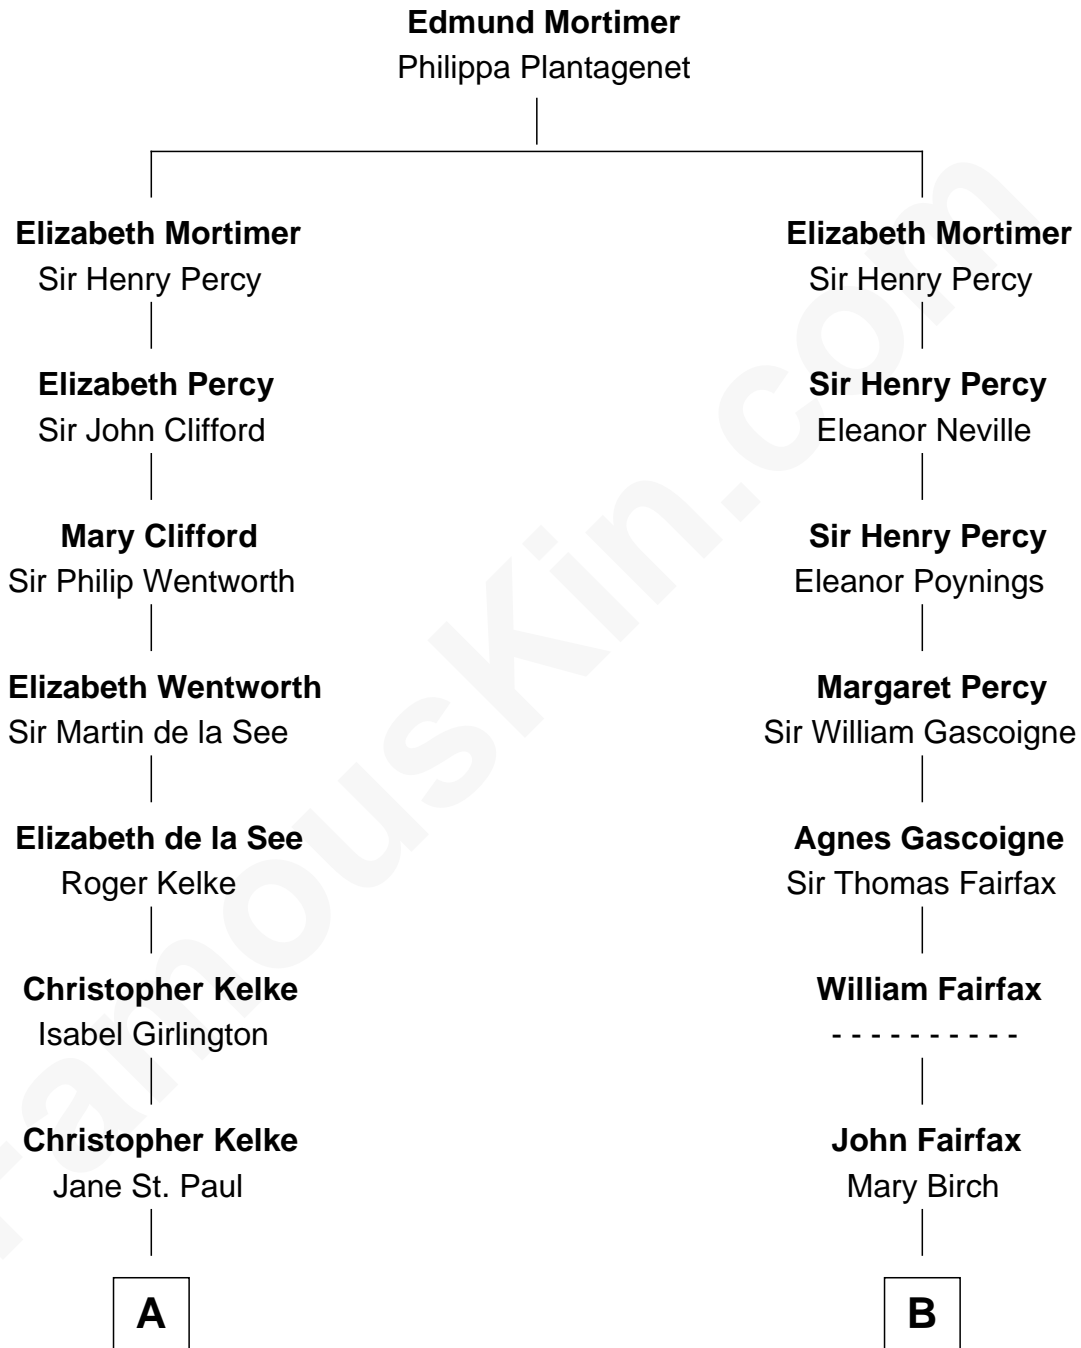

**FamousKin.com**  
**Relationship Chart of**  
**Paget Brewster**  
*TV Actress*

13th cousin 7 times removed of  
**Harriet Martineau**  
*Author of The Hour and the Man*

**C**

—  
**Donald Mitchell Ryerson**

Isabelle McGenniss

—  
**Joan Ryerson**

George Washington Wales Brewster

—  
**Galen Brewster**

Hathaway Tew

—  
**Paget Brewster**

*TV Actress*

FamousKin.com