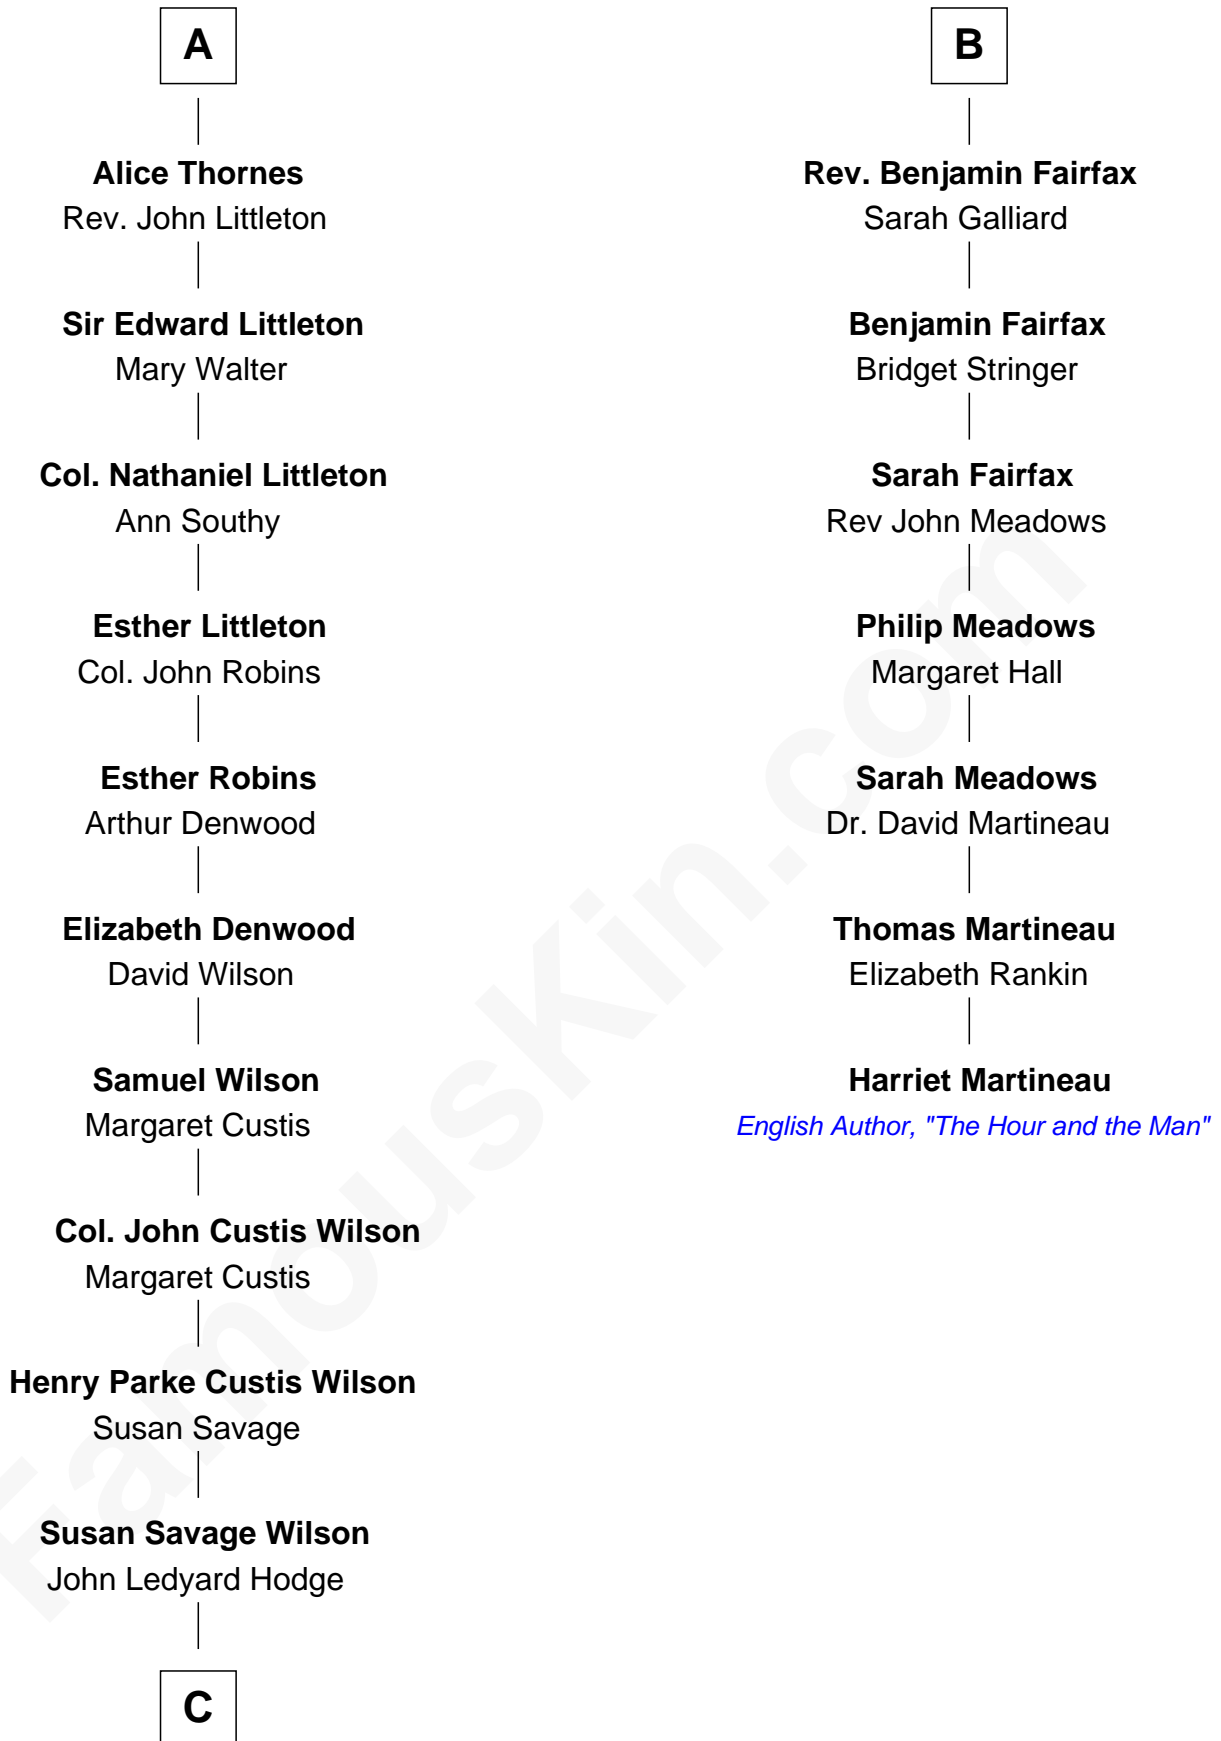

FamousKin.com
Relationship Chart of
Paget Brewster
TV Actress

13th cousin 7 times removed of
Harriet Martineau
Author of The Hour and the Man

C

—
Ellen Mackenzie Hodge

Dr. George Washington Wales Brewster

—
George Washington Wales Brewster

Joan Ryerson

—
Galen Brewster

Hathaway Tew

—
Paget Brewster

TV Actress

FamousKin.com