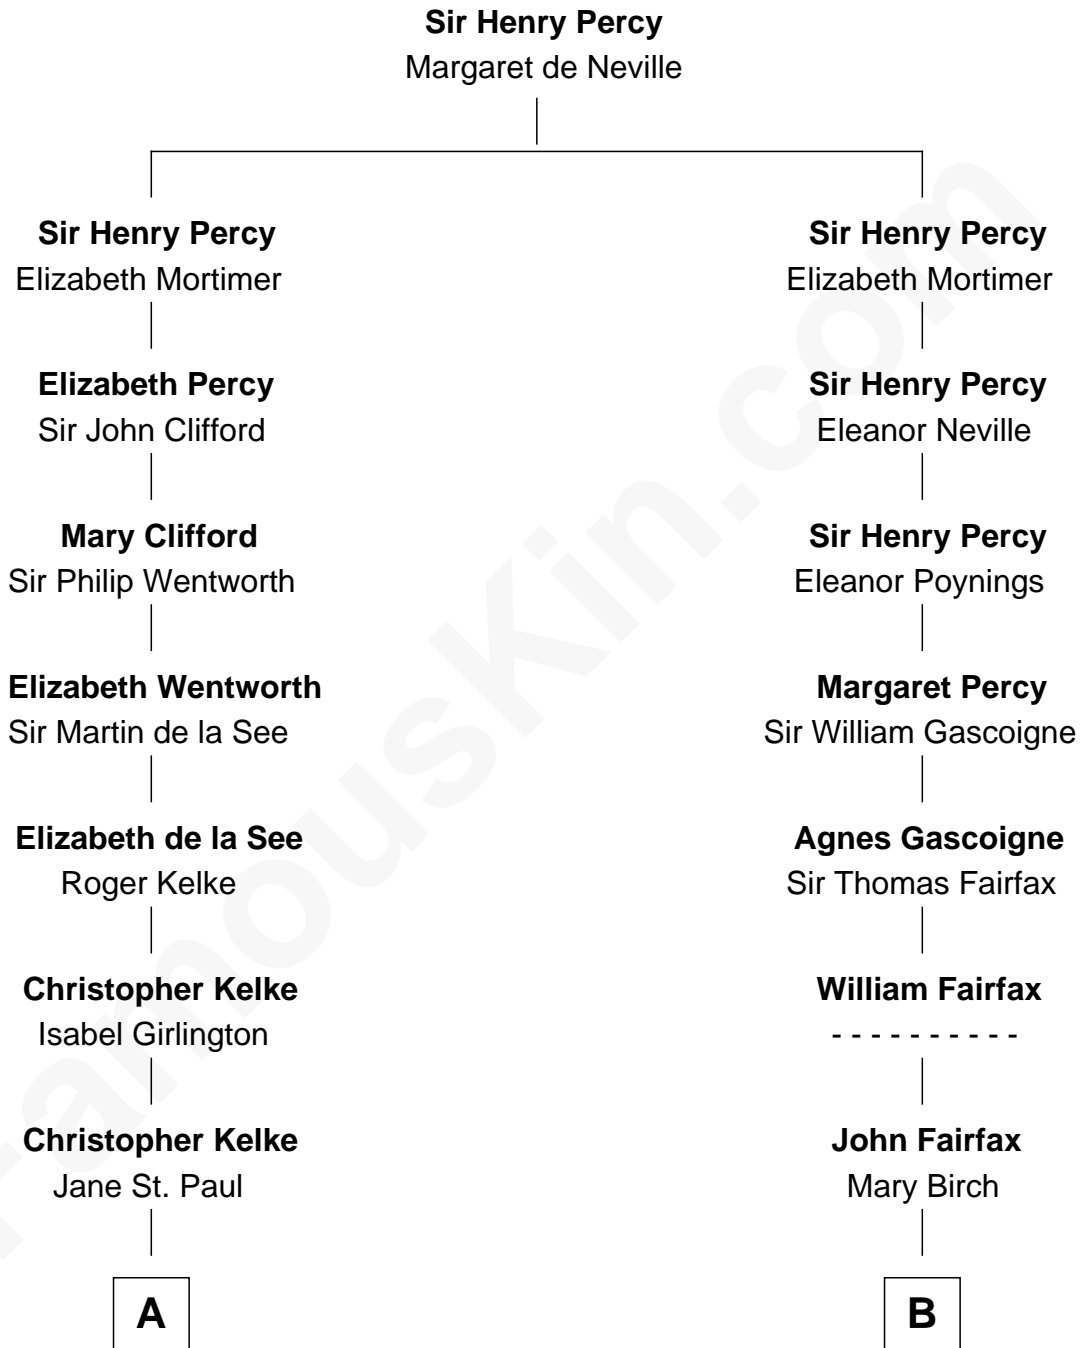

FamousKin.com Relationship Chart of

Paget Brewster

TV Actress

13th cousin 7 times removed of

Harriet Martineau

Author of The Hour and the Man

C

—
Donald Mitchell Ryerson

Isabelle McGenniss

—
Joan Ryerson

George Washington Wales Brewster

—
Galen Brewster

Hathaway Tew

—
Paget Brewster

TV Actress

FamousKin.com