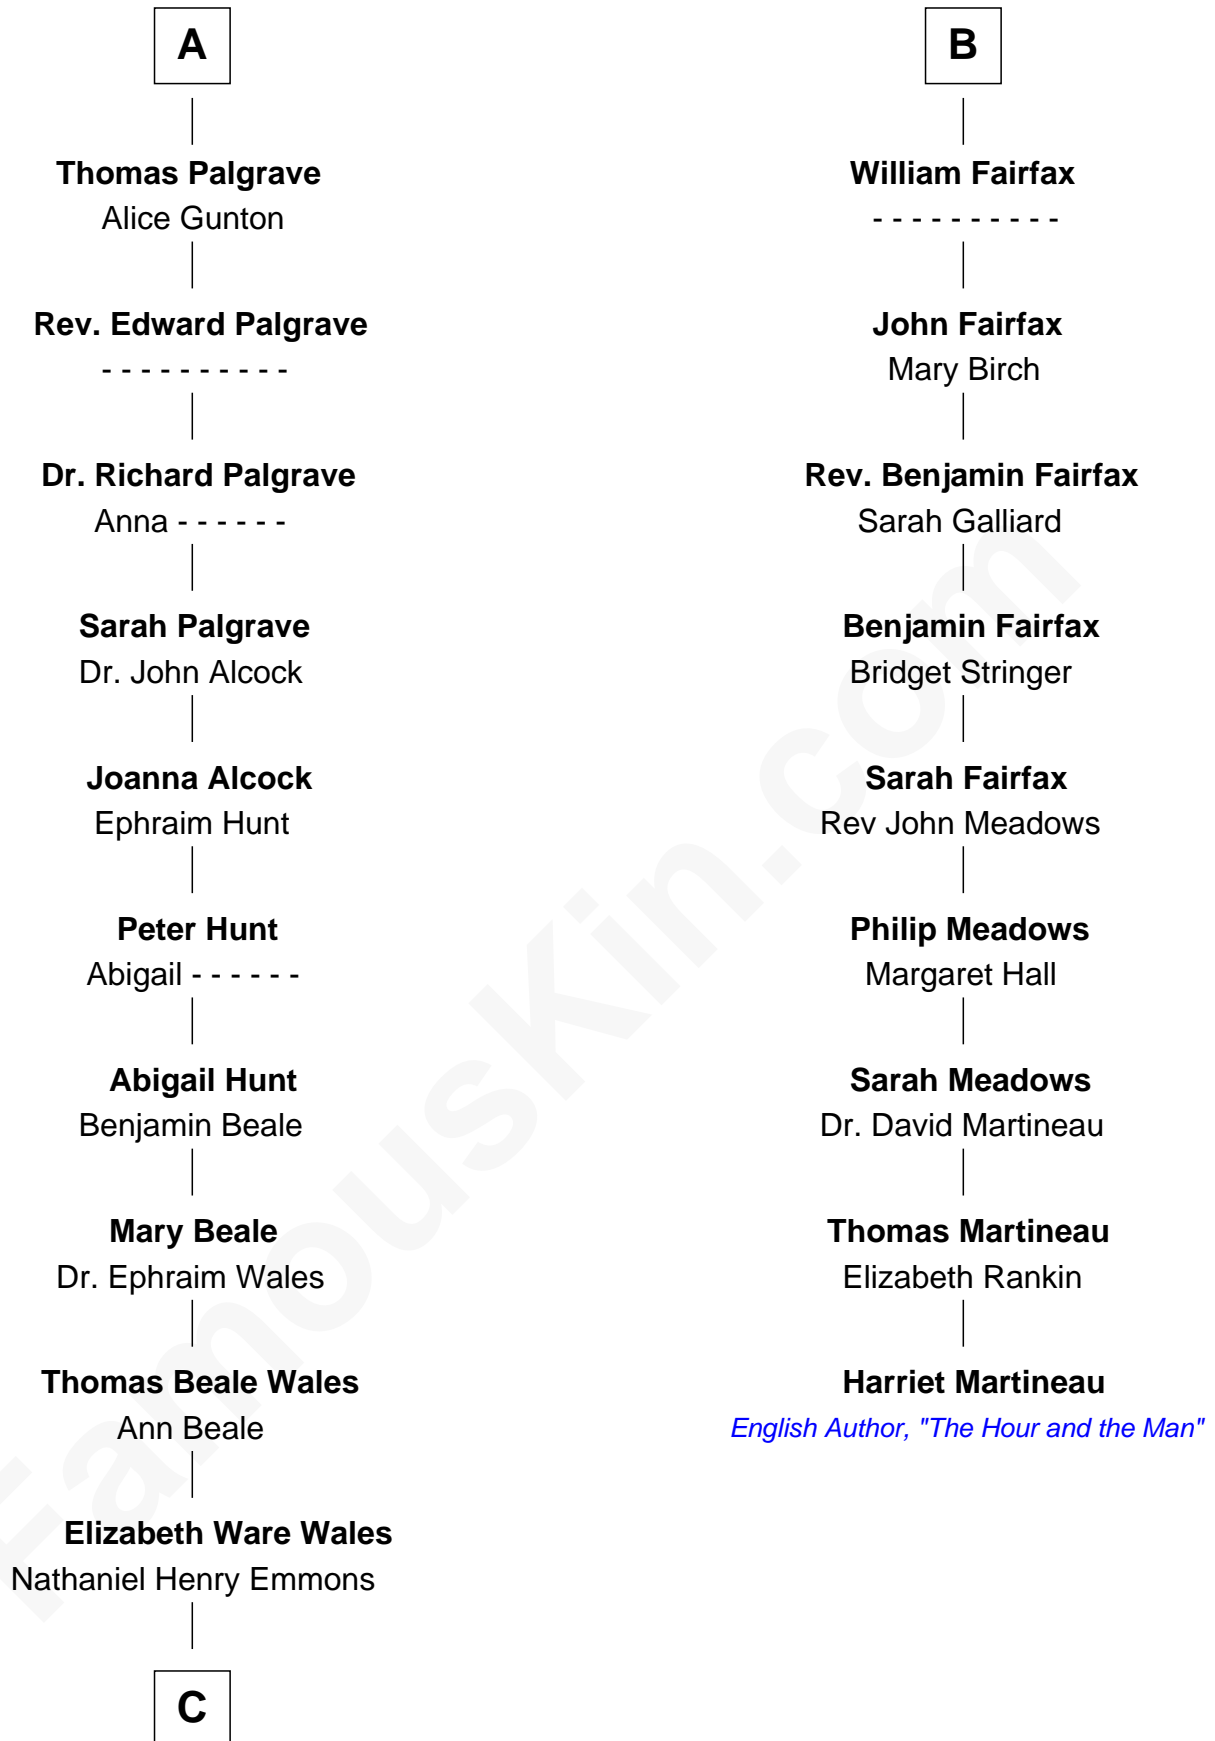

FamousKin.com Relationship Chart of

Paget Brewster

TV Actress

15th cousin 6 times removed of

Harriet Martineau

Author of The Hour and the Man

Henry Plantagenet

Maud de Chaworth

C

Ann Wales Emmons

Benjamin Brewster

Dr. George Washington Wales Brewster

Ellen Mackenzie Hodge

George Washington Wales Brewster

Joan Ryerson

Galen Brewster

Hathaway Tew

Paget Brewster

TV Actress