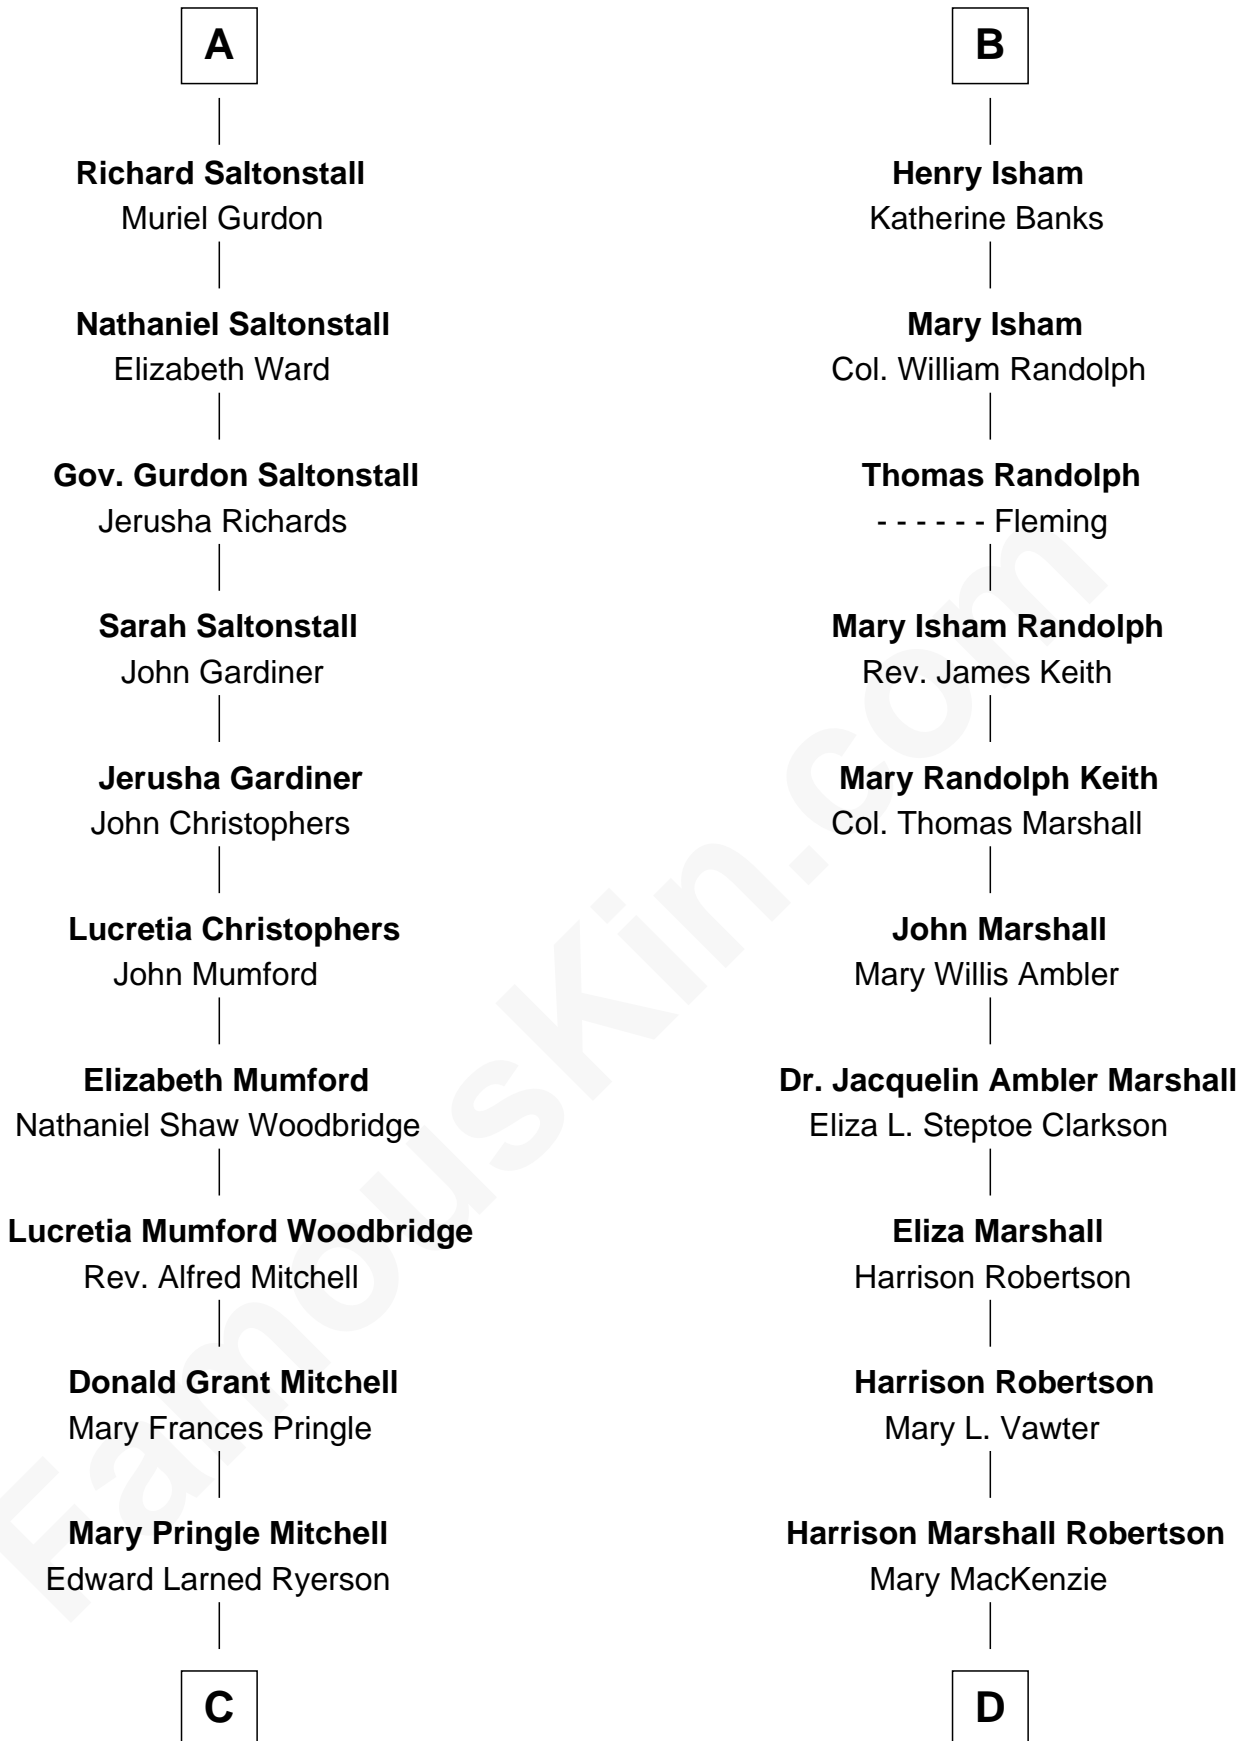

FamousKin.com
Relationship Chart of
Paget Brewster
TV Actress

18th cousin 2 times removed of
Mary Chapin Carpenter
Singer and Songwriter

C

Donald Mitchell Ryerson

Isabelle McGenniss

Joan Ryerson

George Washington Wales Brewster