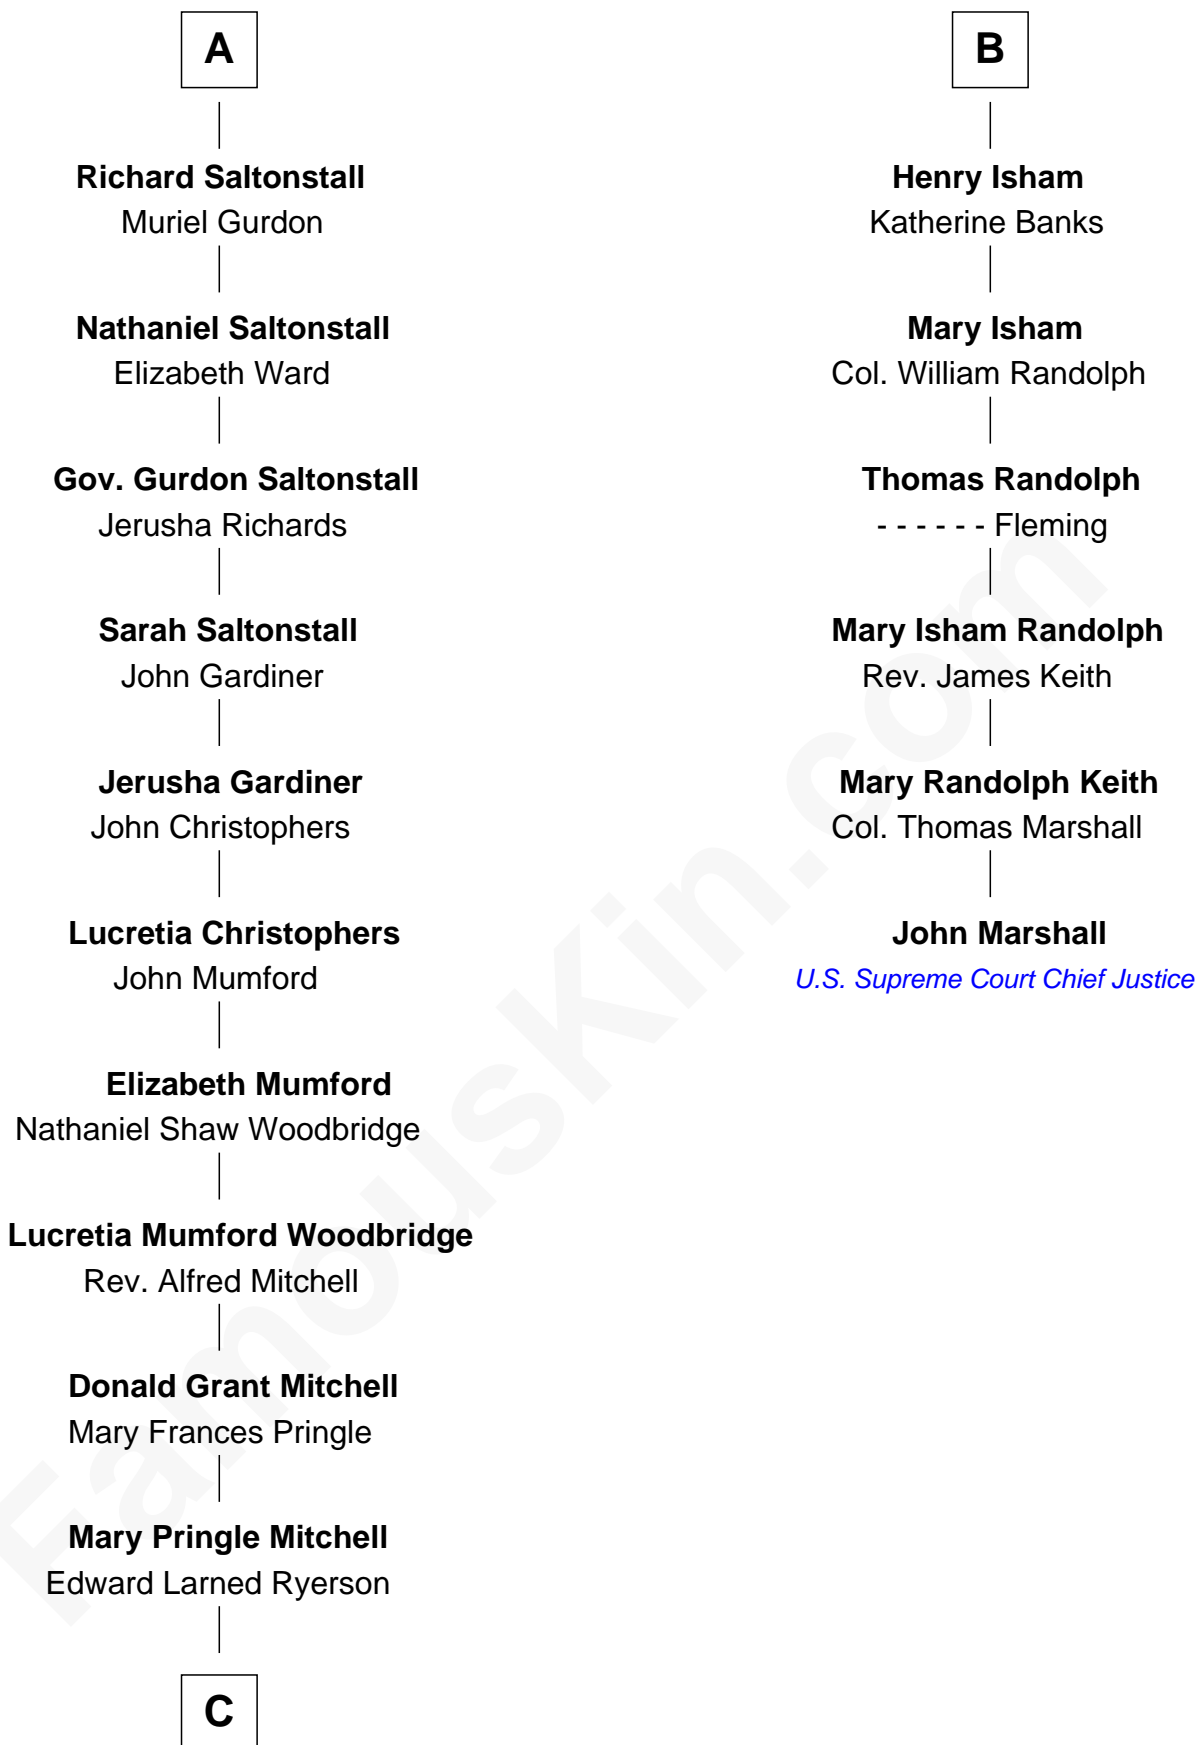

FamousKin.com
Relationship Chart of
Paget Brewster
TV Actress

12th cousin 8 times removed of

John Marshall
4th Chief Justice of the U.S. Supreme Court

C

—
Donald Mitchell Ryerson

Isabelle McGenniss

—
Joan Ryerson

George Washington Wales Brewster

—
Galen Brewster

Hathaway Tew

—
Paget Brewster

TV Actress

FamousKin.com