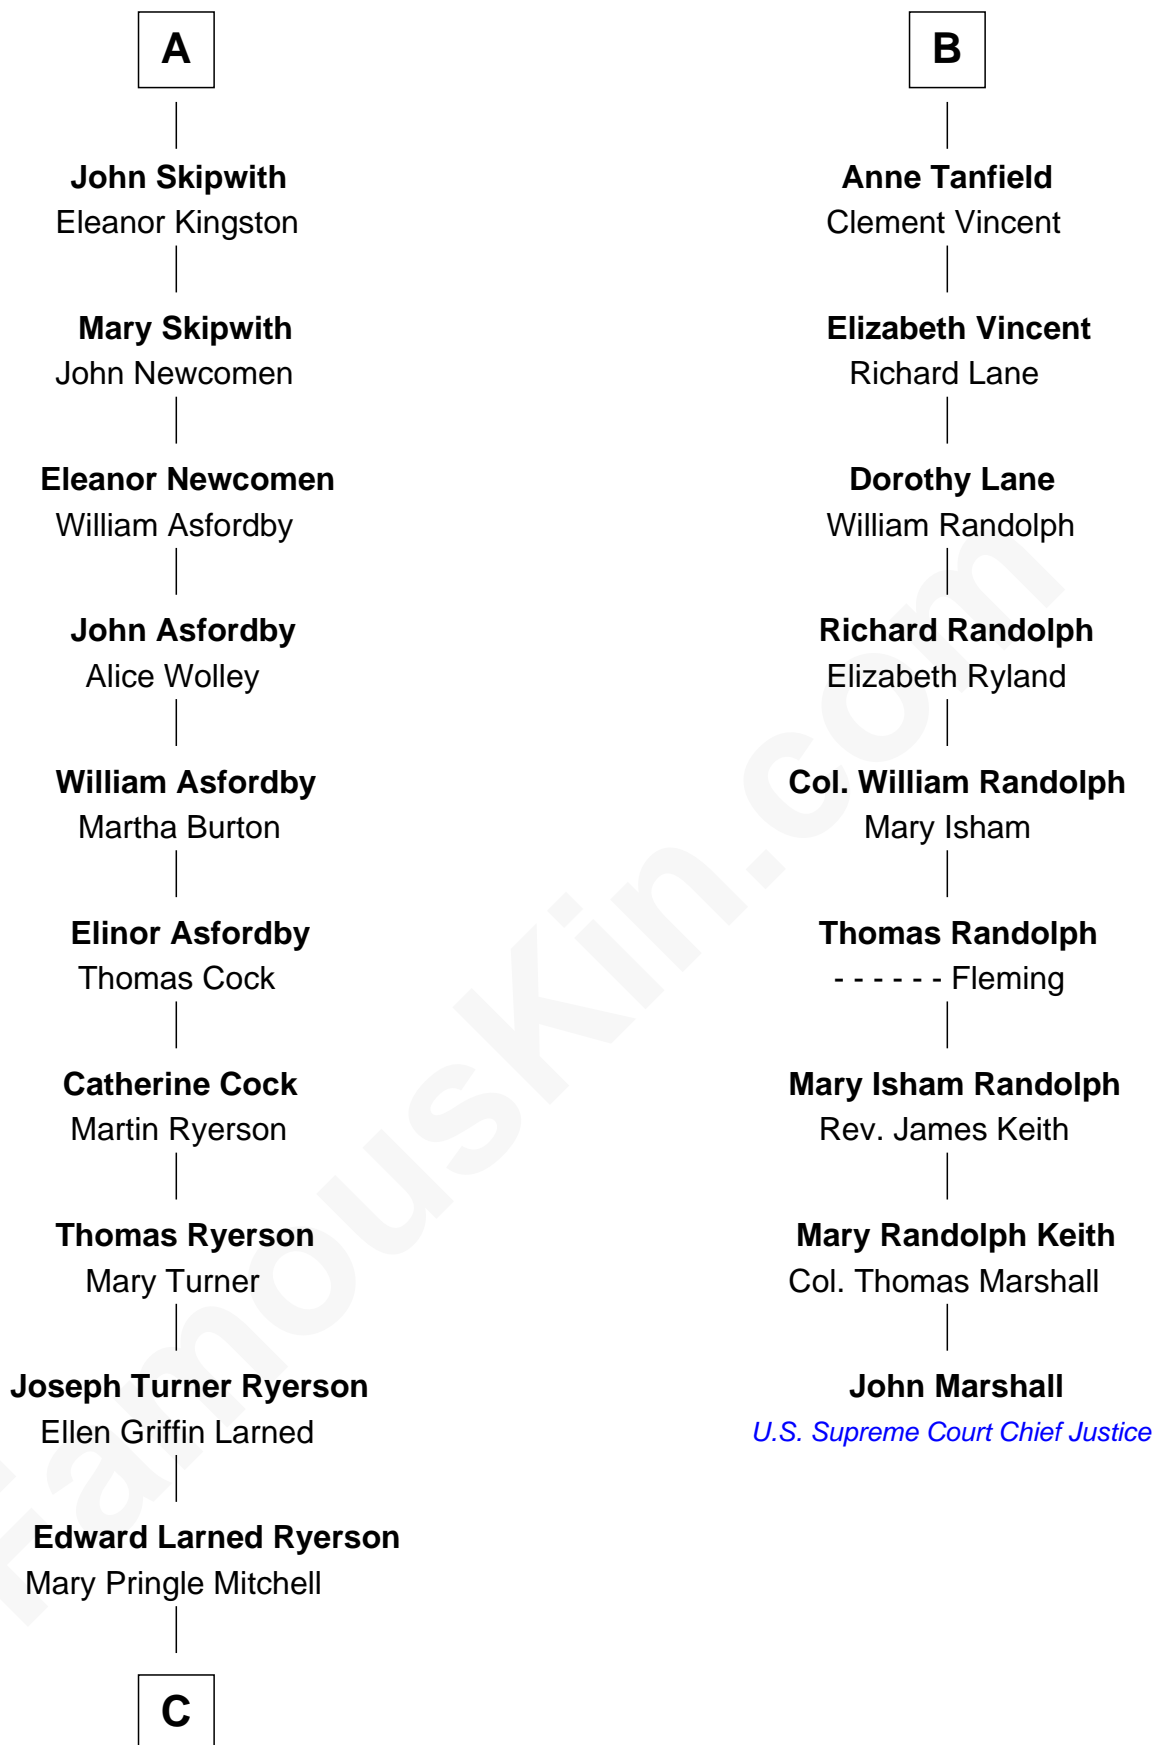

**FamousKin.com**  
**Relationship Chart of**  
**Paget Brewster**  
*TV Actress*

15th cousin 5 times removed of

**John Marshall**  
*4th Chief Justice of the U.S. Supreme Court*

**C**

—  
**Donald Mitchell Ryerson**

Isabelle McGenniss

—  
**Joan Ryerson**

George Washington Wales Brewster

—  
**Galen Brewster**

Hathaway Tew

—  
**Paget Brewster**

*TV Actress*

FamousKin.com