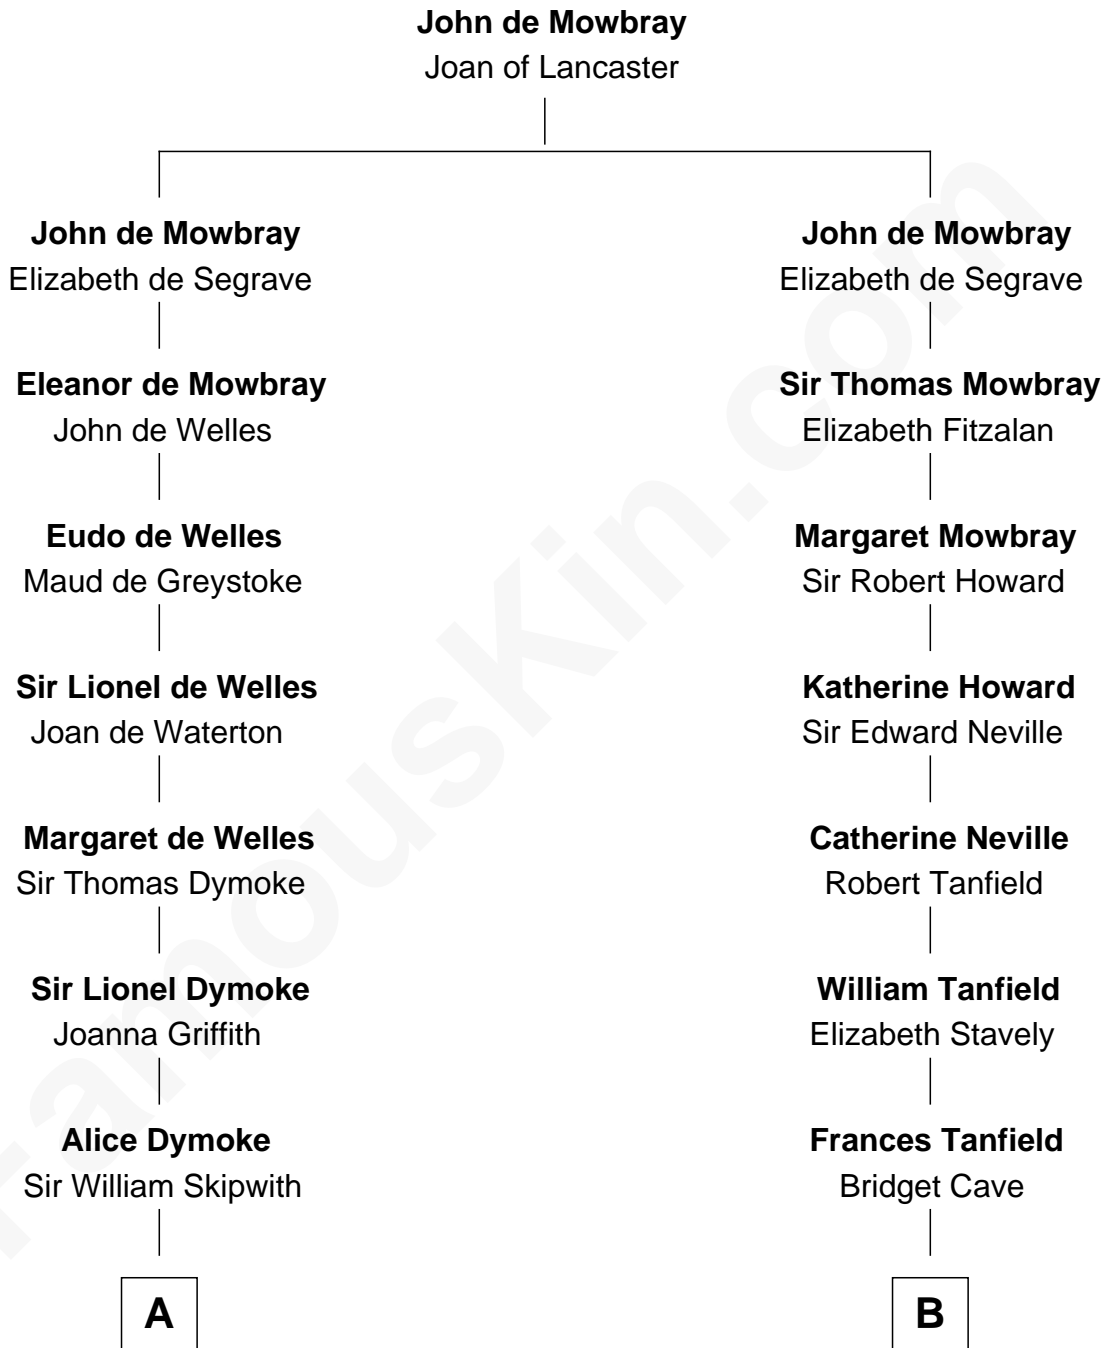

**FamousKin.com**  
**Relationship Chart of**  
**Paget Brewster**  
*TV Actress*

15th cousin 5 times removed of

**John Marshall**  
*4th Chief Justice of the U.S. Supreme Court*

**C**

—  
**Donald Mitchell Ryerson**

Isabelle McGenniss

—  
**Joan Ryerson**

George Washington Wales Brewster

—  
**Galen Brewster**

Hathaway Tew

—  
**Paget Brewster**

*TV Actress*

FamousKin.com