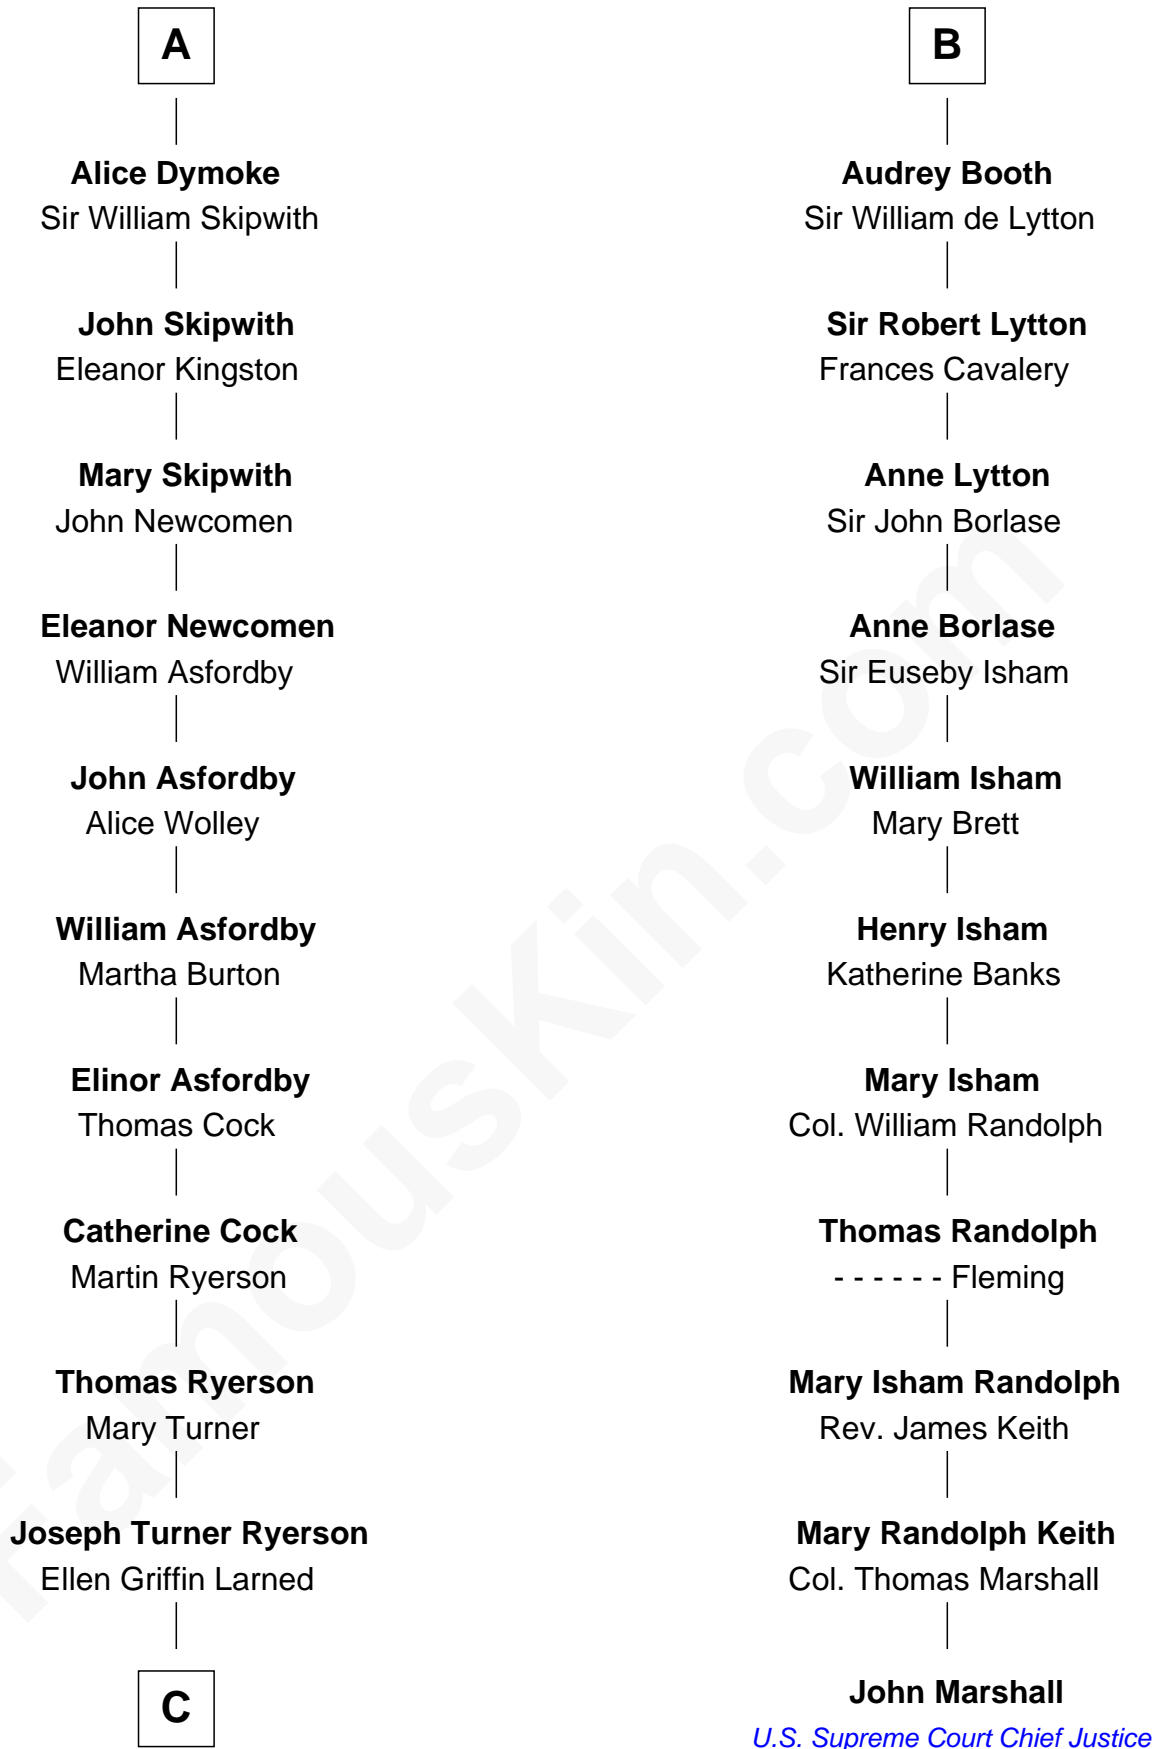

FamousKin.com
Relationship Chart of
Paget Brewster
TV Actress

17th cousin 4 times removed of

John Marshall
4th Chief Justice of the U.S. Supreme Court

C

Edward Larned Ryerson

Mary Pringle Mitchell

Donald Mitchell Ryerson

Isabelle McGenniss

Joan Ryerson

George Washington Wales Brewster

Galen Brewster

Hathaway Tew

Paget Brewster

TV Actress

FamousKin.com