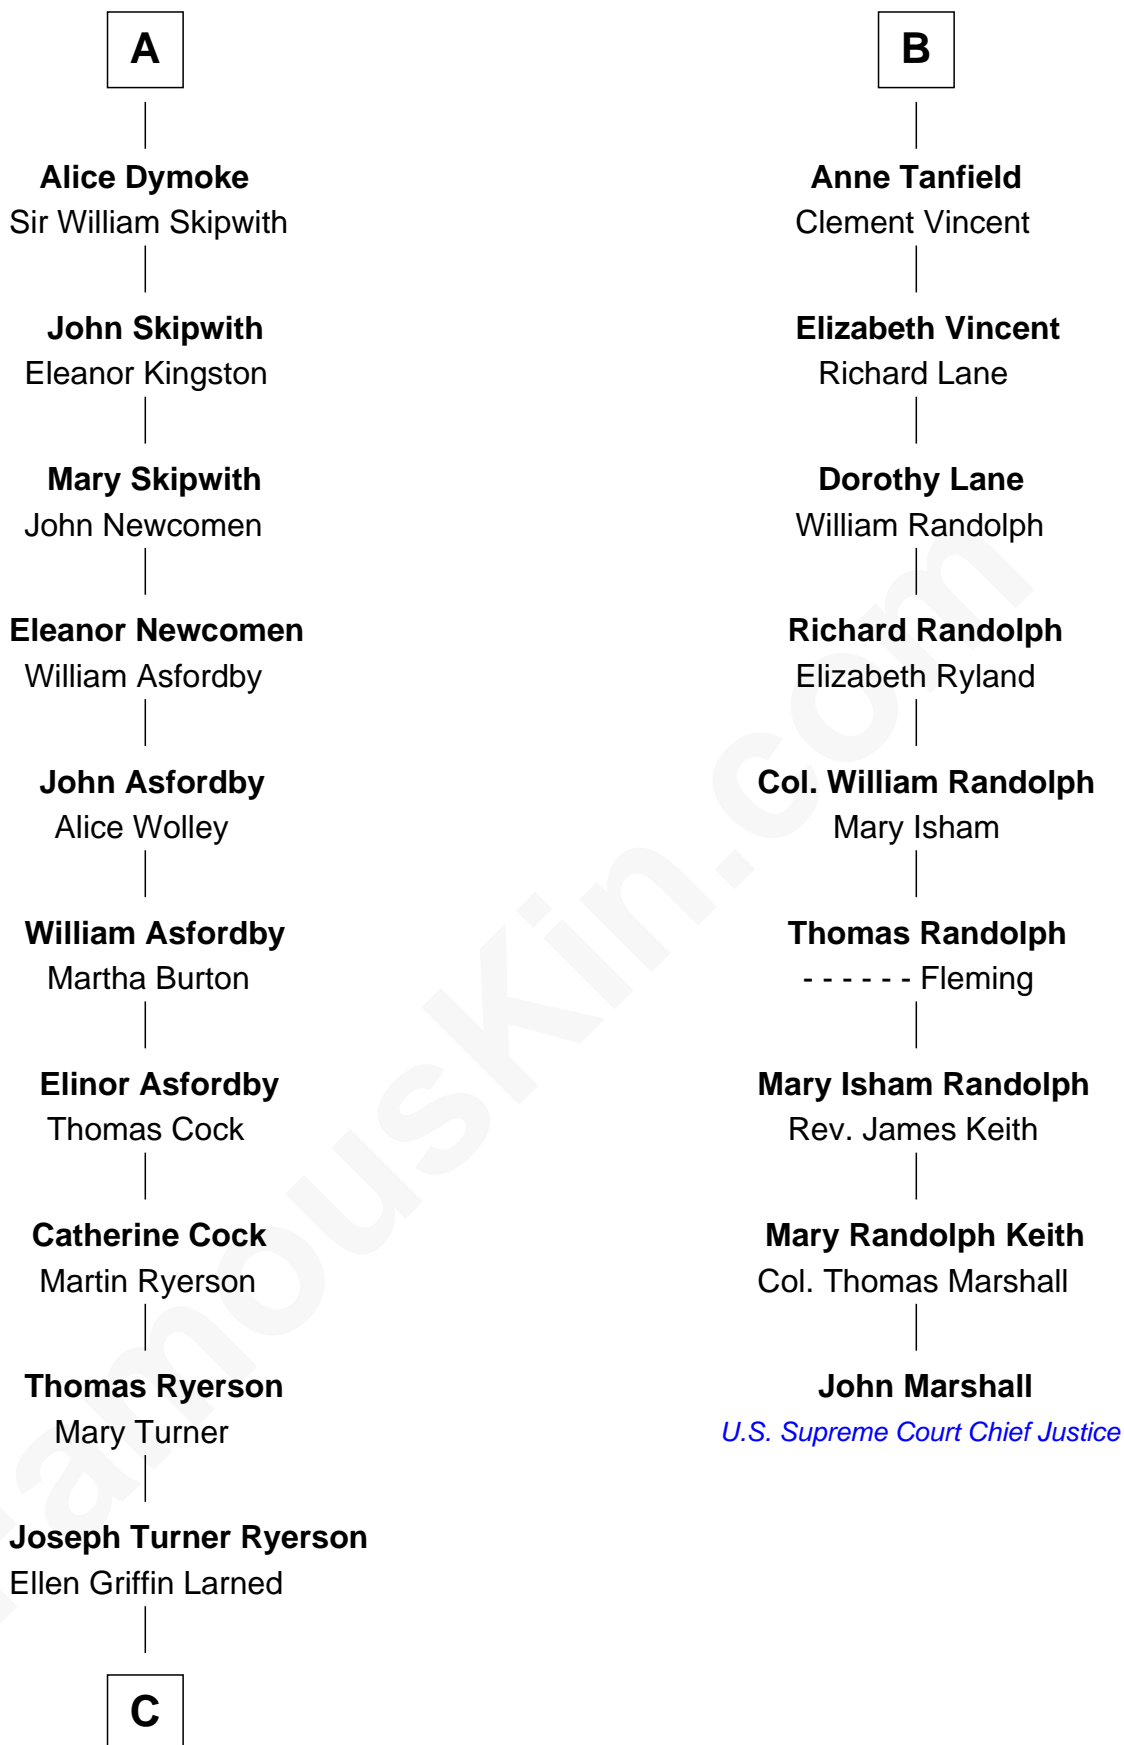

# FamousKin.com Relationship Chart of

**Paget Brewster**

*TV Actress*

15th cousin 6 times removed of

**John Marshall**

*4th Chief Justice of the U.S. Supreme Court*

**Sir Hugh I de Audley**

*Iseult de Mortimer*

**Alice de Audley**  
Sir Ralph de Greystoke

**Sir William de Greystoke**  
Joan FitzHenry

**Sir Ralph de Greystoke**  
Katherine de Clifford

**Maud de Greystoke**  
Eudo de Welles

**Sir Lionel de Welles**  
Joan de Waterton

**Margaret de Welles**  
Sir Thomas Dymoke

**Sir Lionel Dymoke**  
Joanna Griffith

**A**

**Alice de Audley**  
Sir Ralph de Neville

**Sir John de Neville**  
Maude de Percy

**Sir Ralph Neville**  
Joan Beaufort

**Sir Edward Neville**  
Katherine Howard

**Catherine Neville**  
Robert Tanfield

**William Tanfield**  
Elizabeth Stavelly

**Frances Tanfield**  
Bridget Cave

**B**

**C**

Edward Larned Ryerson

Mary Pringle Mitchell