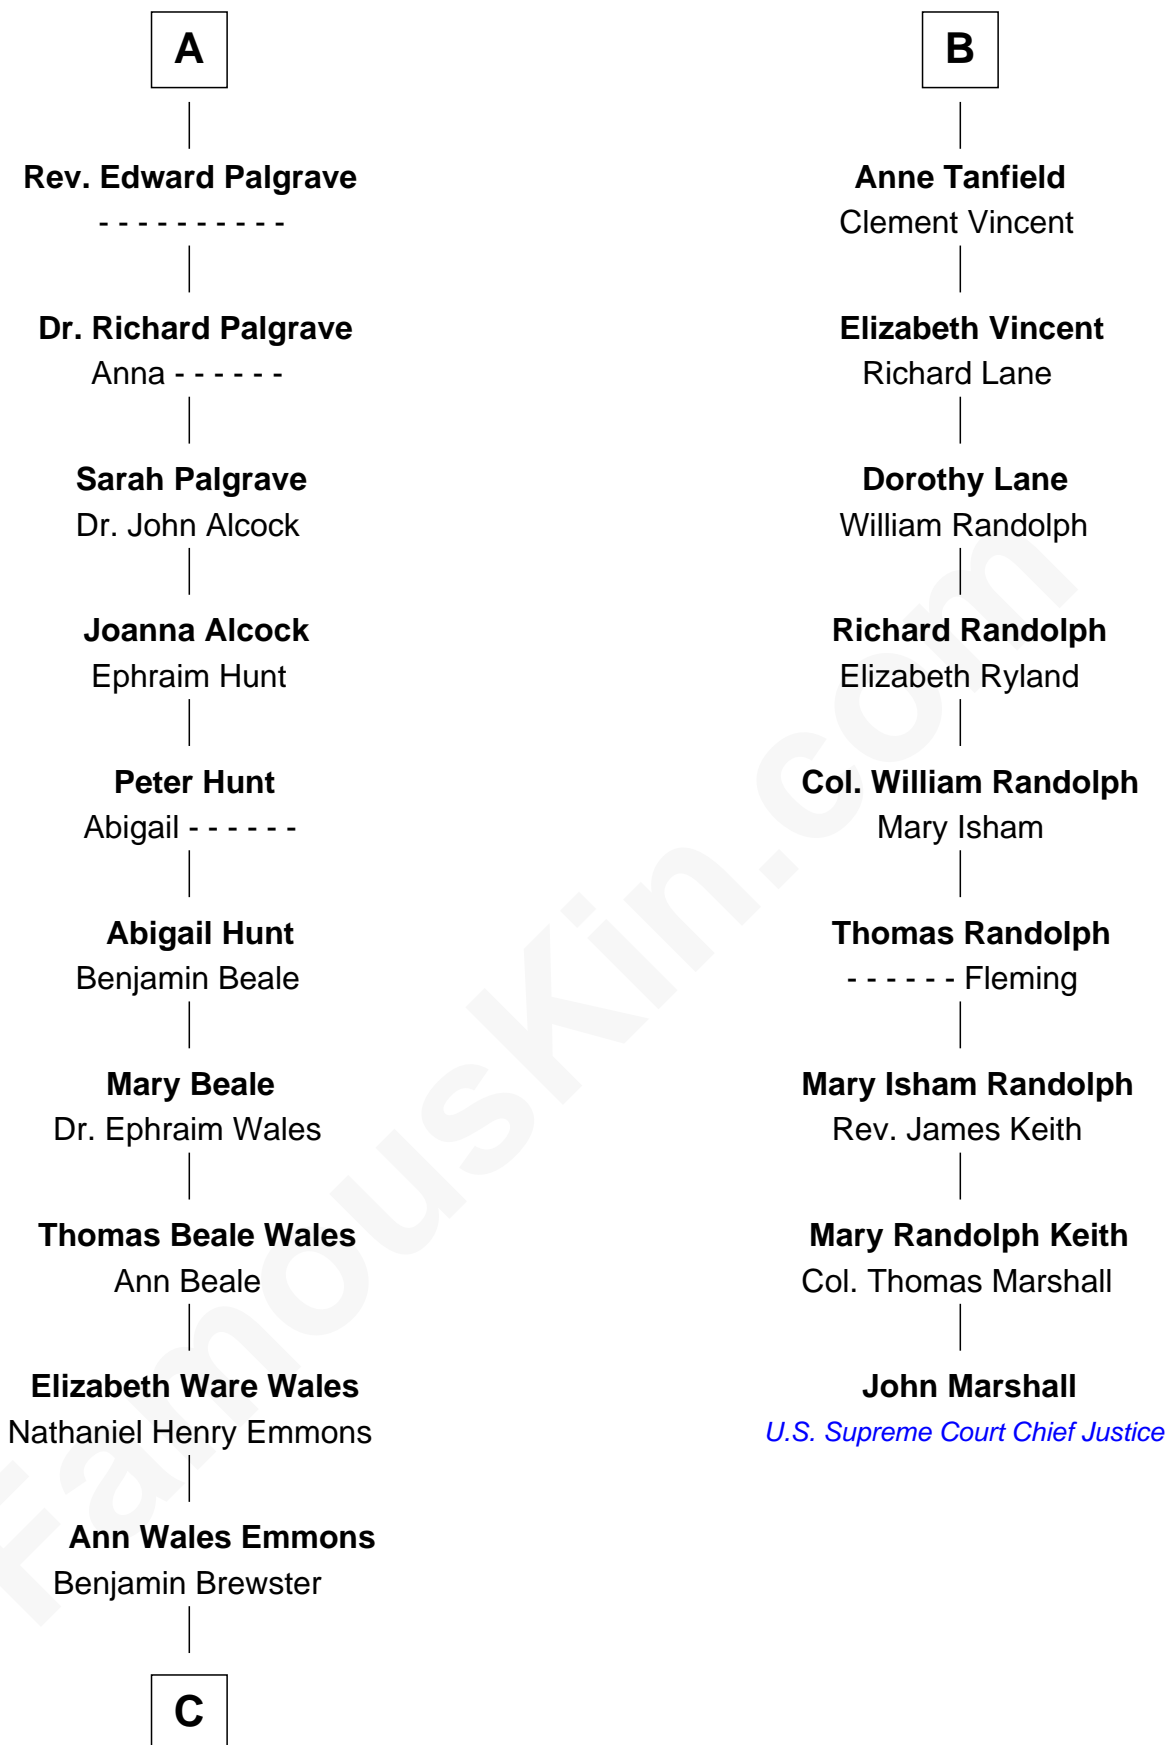

FamousKin.com Relationship Chart of

Paget Brewster
TV Actress

15th cousin 5 times removed of

John Marshall

4th Chief Justice of the U.S. Supreme Court

Richard Fitzalan
Eleanor Plantagenet

C

—
Dr. George Washington Wales Brewster

Ellen Mackenzie Hodge

—
George Washington Wales Brewster

Joan Ryerson

—
Galen Brewster

Hathaway Tew

—
Paget Brewster

TV Actress