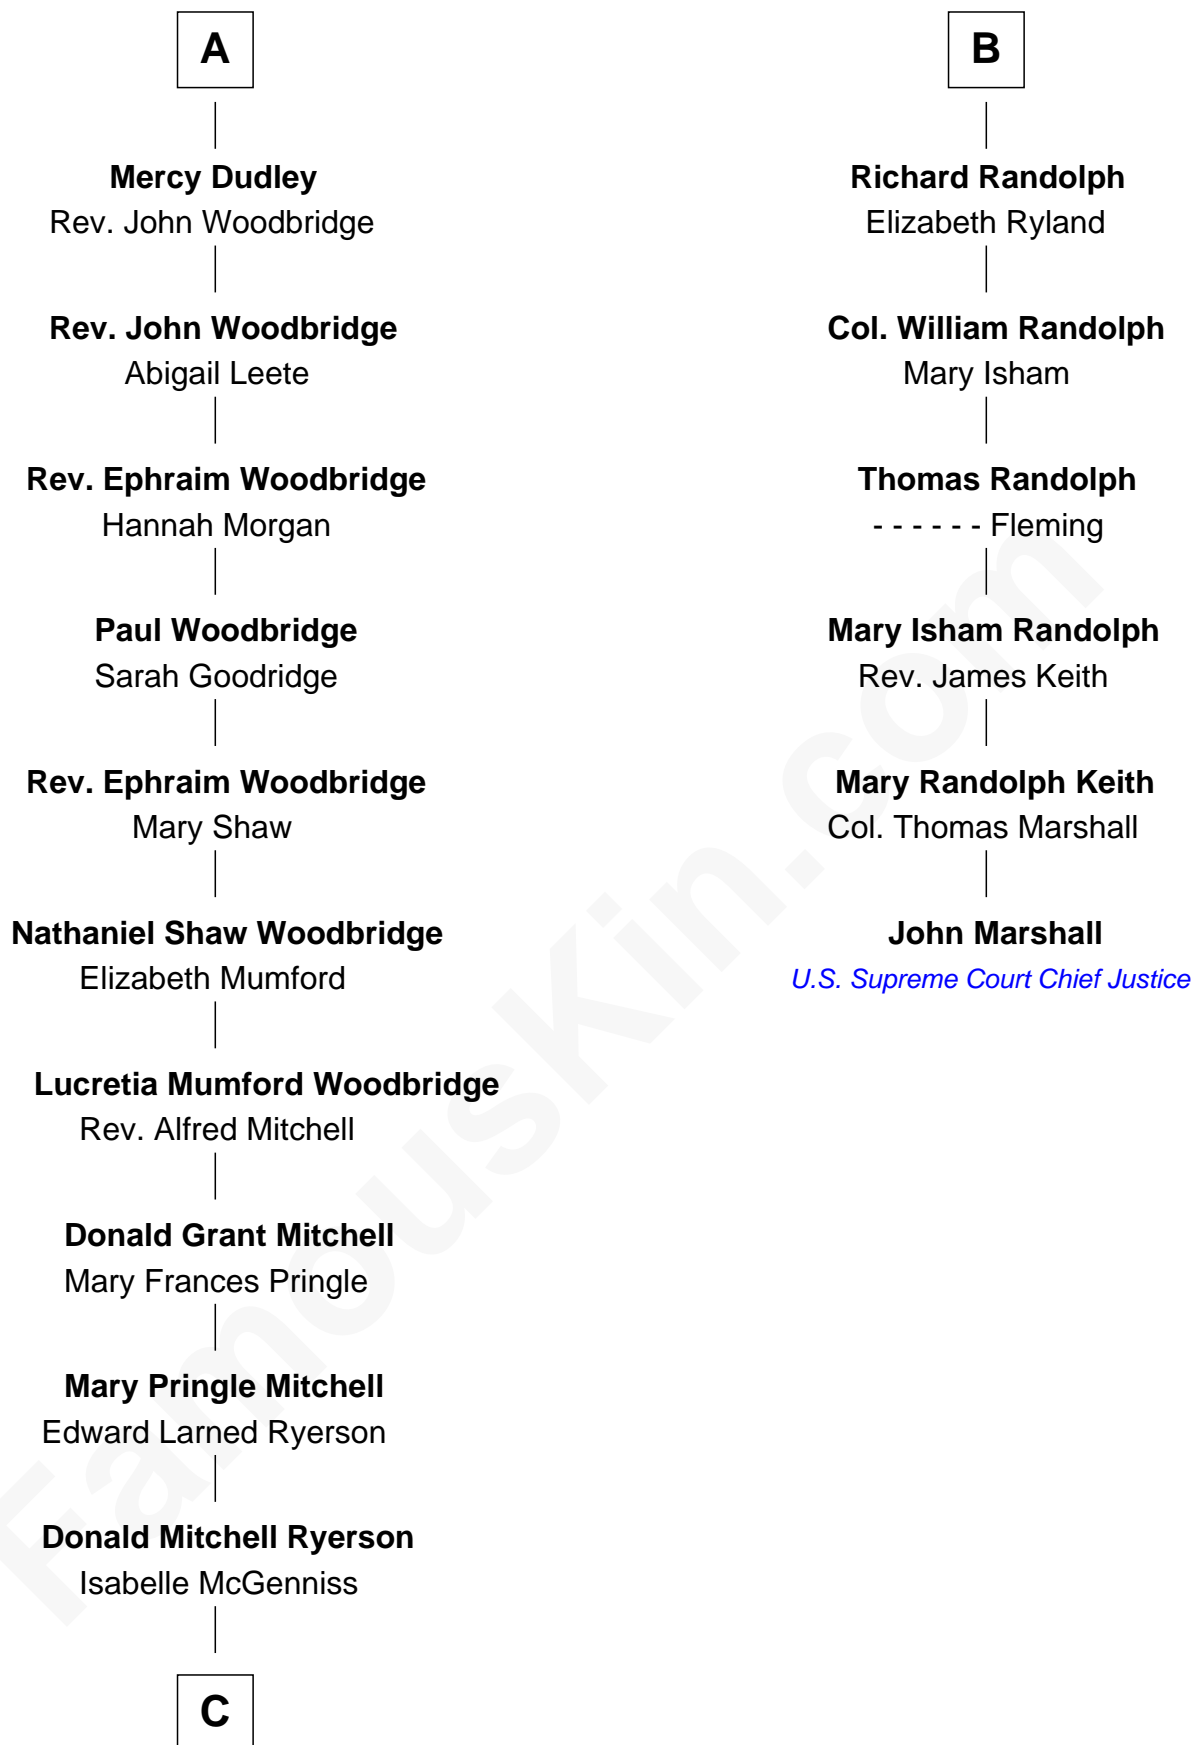

FamousKin.com Relationship Chart of

Paget Brewster

TV Actress

12th cousin 7 times removed of

John Marshall

4th Chief Justice of the U.S. Supreme Court

C

—
Joan Ryerson

George Washington Wales Brewster

—
Galen Brewster

Hathaway Tew

—
Paget Brewster

TV Actress

FamousKin.com