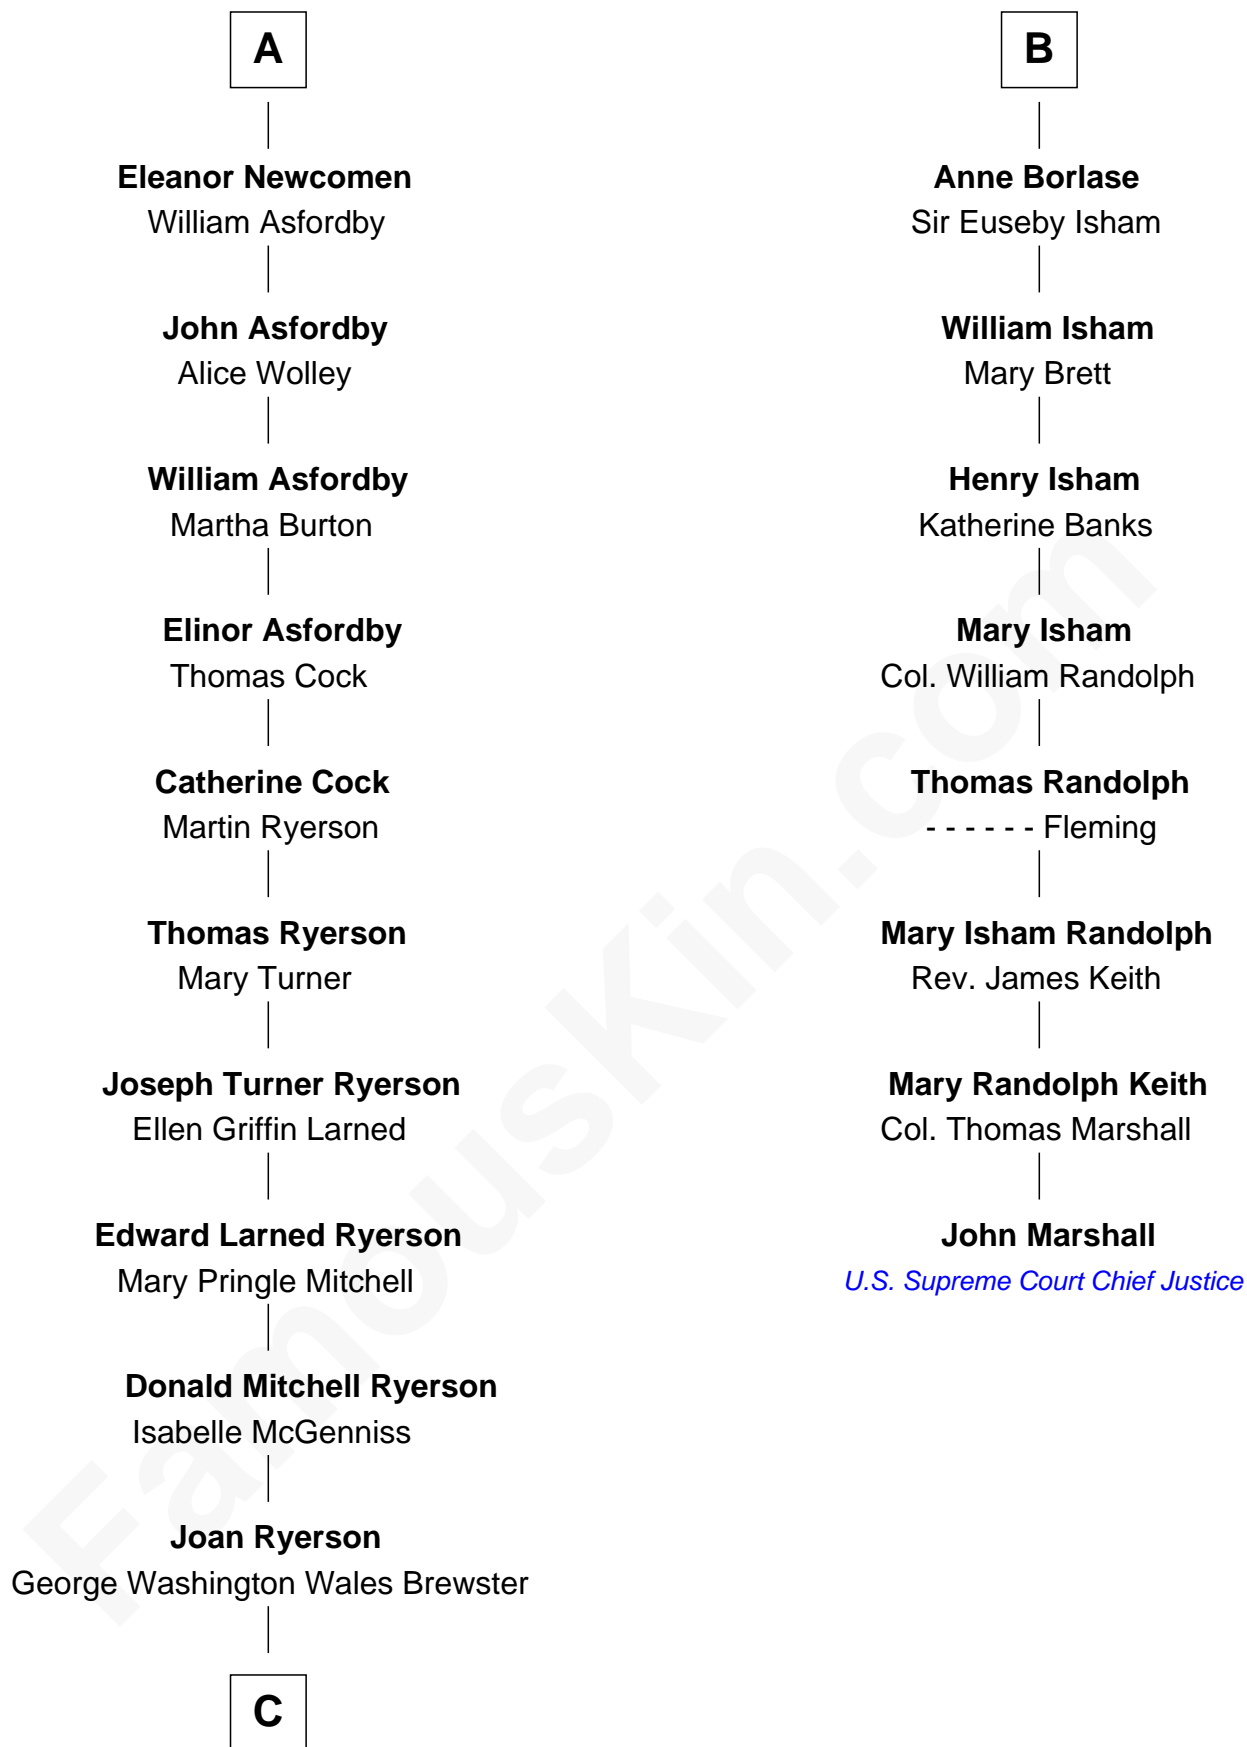

**FamousKin.com**  
**Relationship Chart of**  
**Paget Brewster**  
*TV Actress*

14th cousin 4 times removed of

**John Marshall**  
*4th Chief Justice of the U.S. Supreme Court*

**C**

—  
**Galen Brewster**  
Hathaway Tew

—  
**Paget Brewster**  
*TV Actress*

FamousKin.com