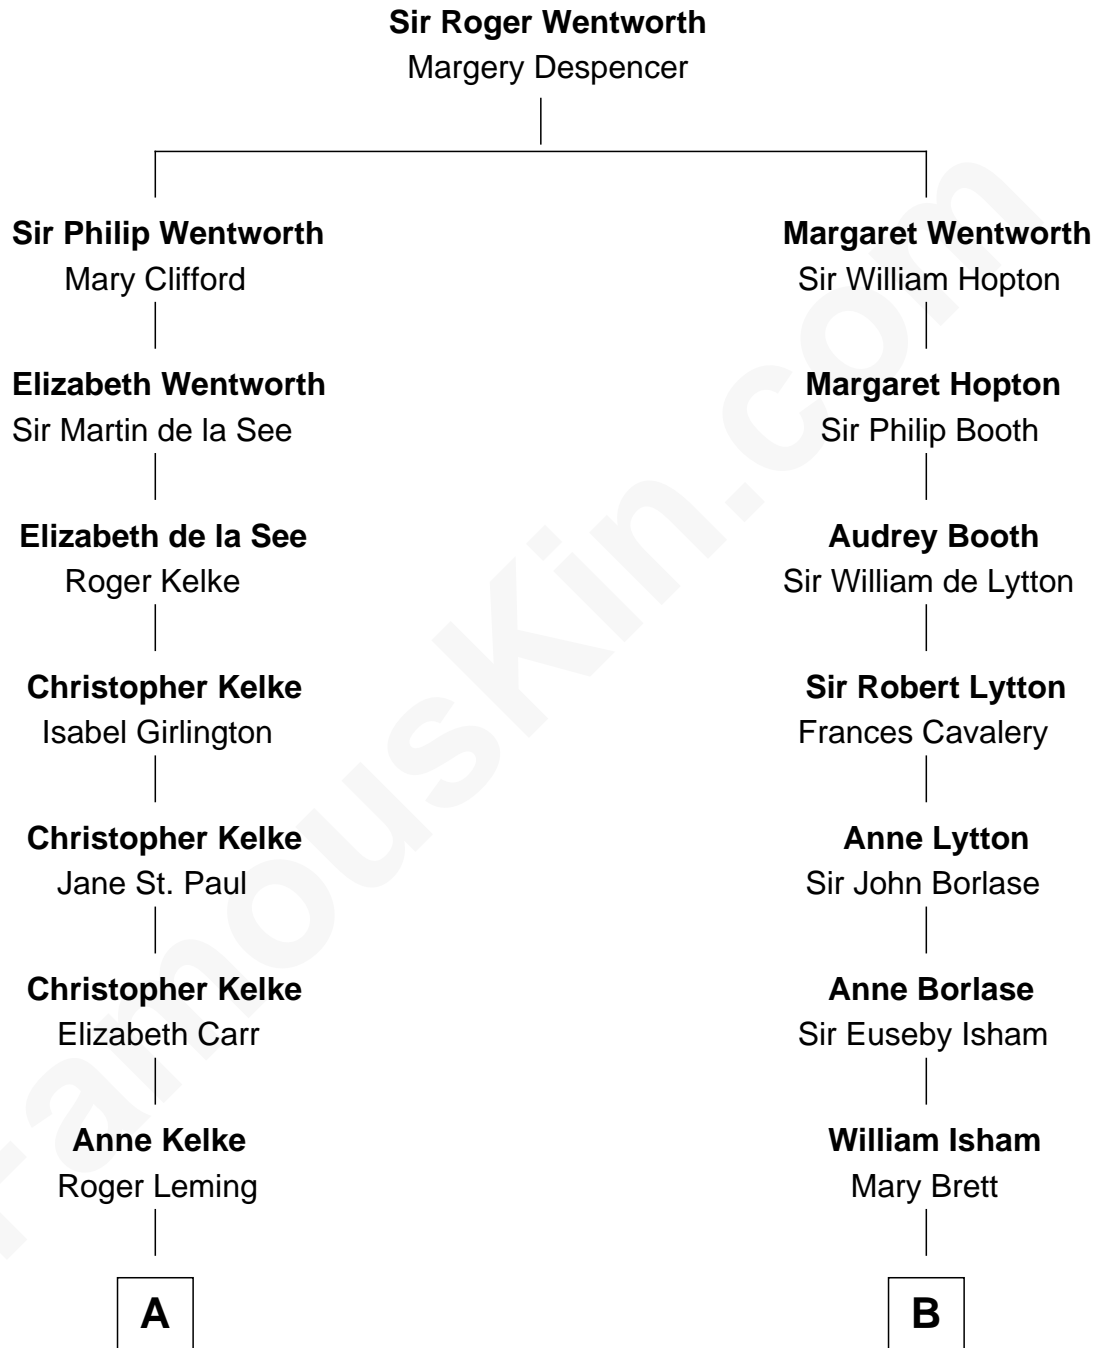

FamousKin.com Relationship Chart of

Paget Brewster
TV Actress

12th cousin 6 times removed of

John Marshall

4th Chief Justice of the U.S. Supreme Court

C

—
Galen Brewster
Hathaway Tew

—
Paget Brewster
TV Actress

FamousKin.com