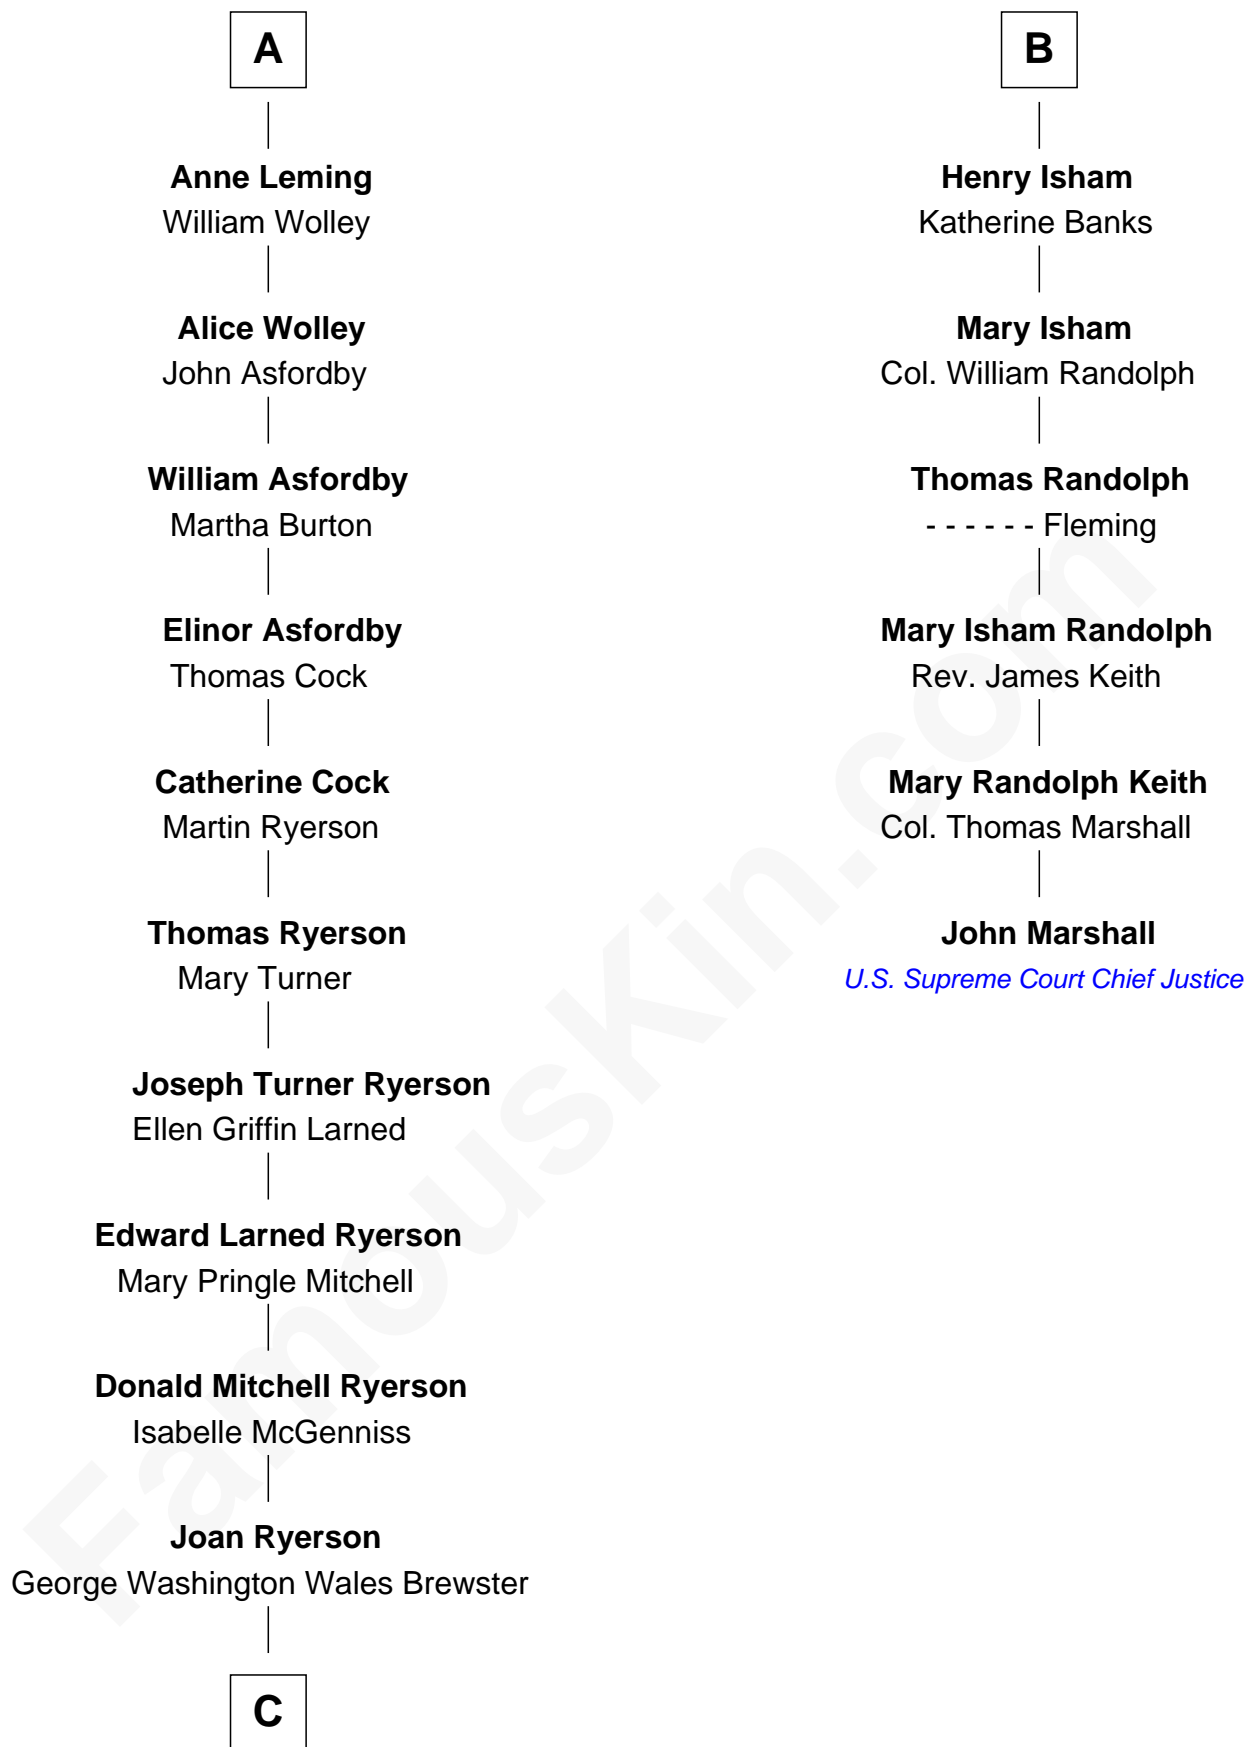

FamousKin.com Relationship Chart of

Paget Brewster
TV Actress

12th cousin 6 times removed of

John Marshall

4th Chief Justice of the U.S. Supreme Court

C

—
Galen Brewster
Hathaway Tew

—
Paget Brewster
TV Actress

FamousKin.com