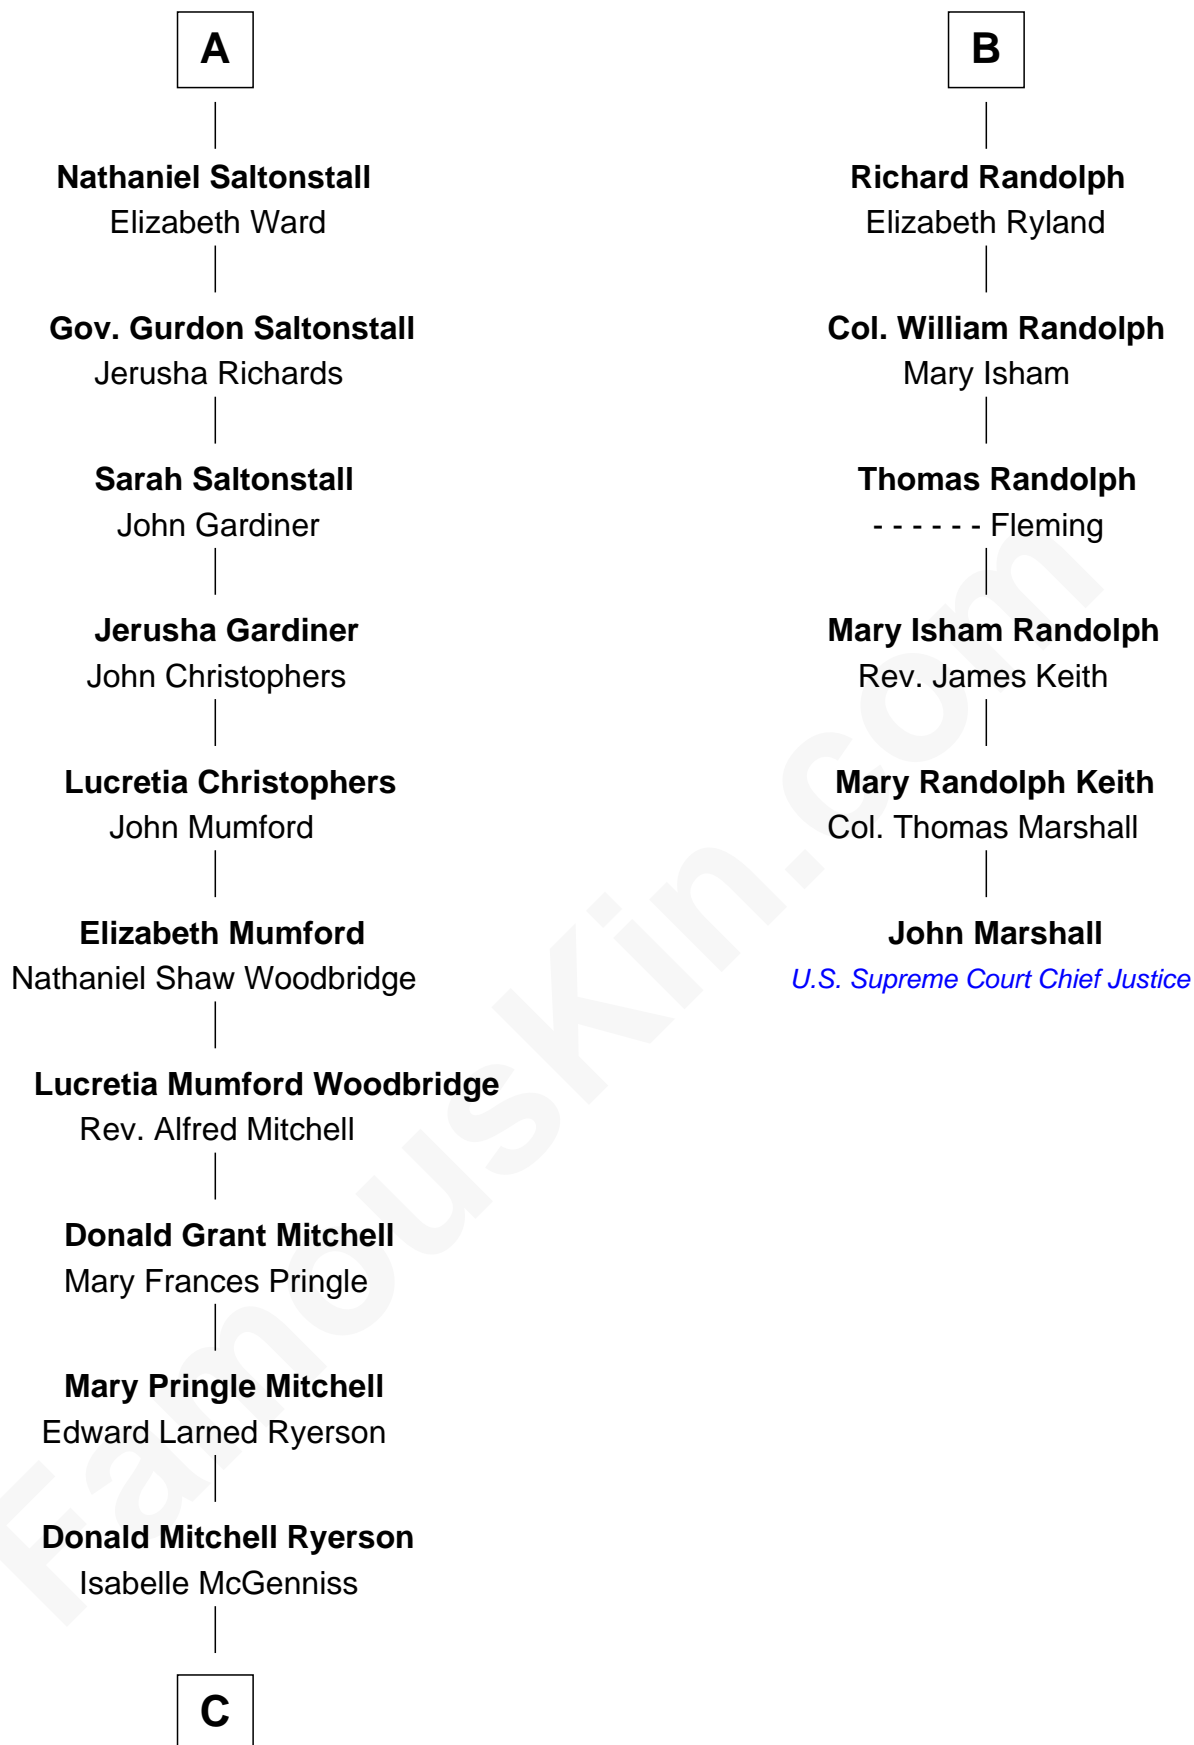

FamousKin.com Relationship Chart of

Paget Brewster

TV Actress

12th cousin 7 times removed of

John Marshall

4th Chief Justice of the U.S. Supreme Court

Sir Robert Howard

Margaret Mowbray

Sir John Howard
Margaret Chedworth

Katherine Howard
Sir John Bourchier

Jane Bourchier
Edmund Knyvet

John Knyvet
Agnes Harcourt

Abigail Knyvet
Martin Sedley

Muriel Sedley
Brampton Gurdon

Muriel Gurdon
Richard Saltonstall

A

Katherine Howard
Sir Edward Neville

Catherine Neville
Robert Tanfield

William Tanfield
Elizabeth Stavelly

Frances Tanfield
Bridget Cave

Anne Tanfield
Clement Vincent

Elizabeth Vincent
Richard Lane

Dorothy Lane
William Randolph

B

C

—
Joan Ryerson

George Washington Wales Brewster

—
Galen Brewster

Hathaway Tew

—
Paget Brewster

TV Actress