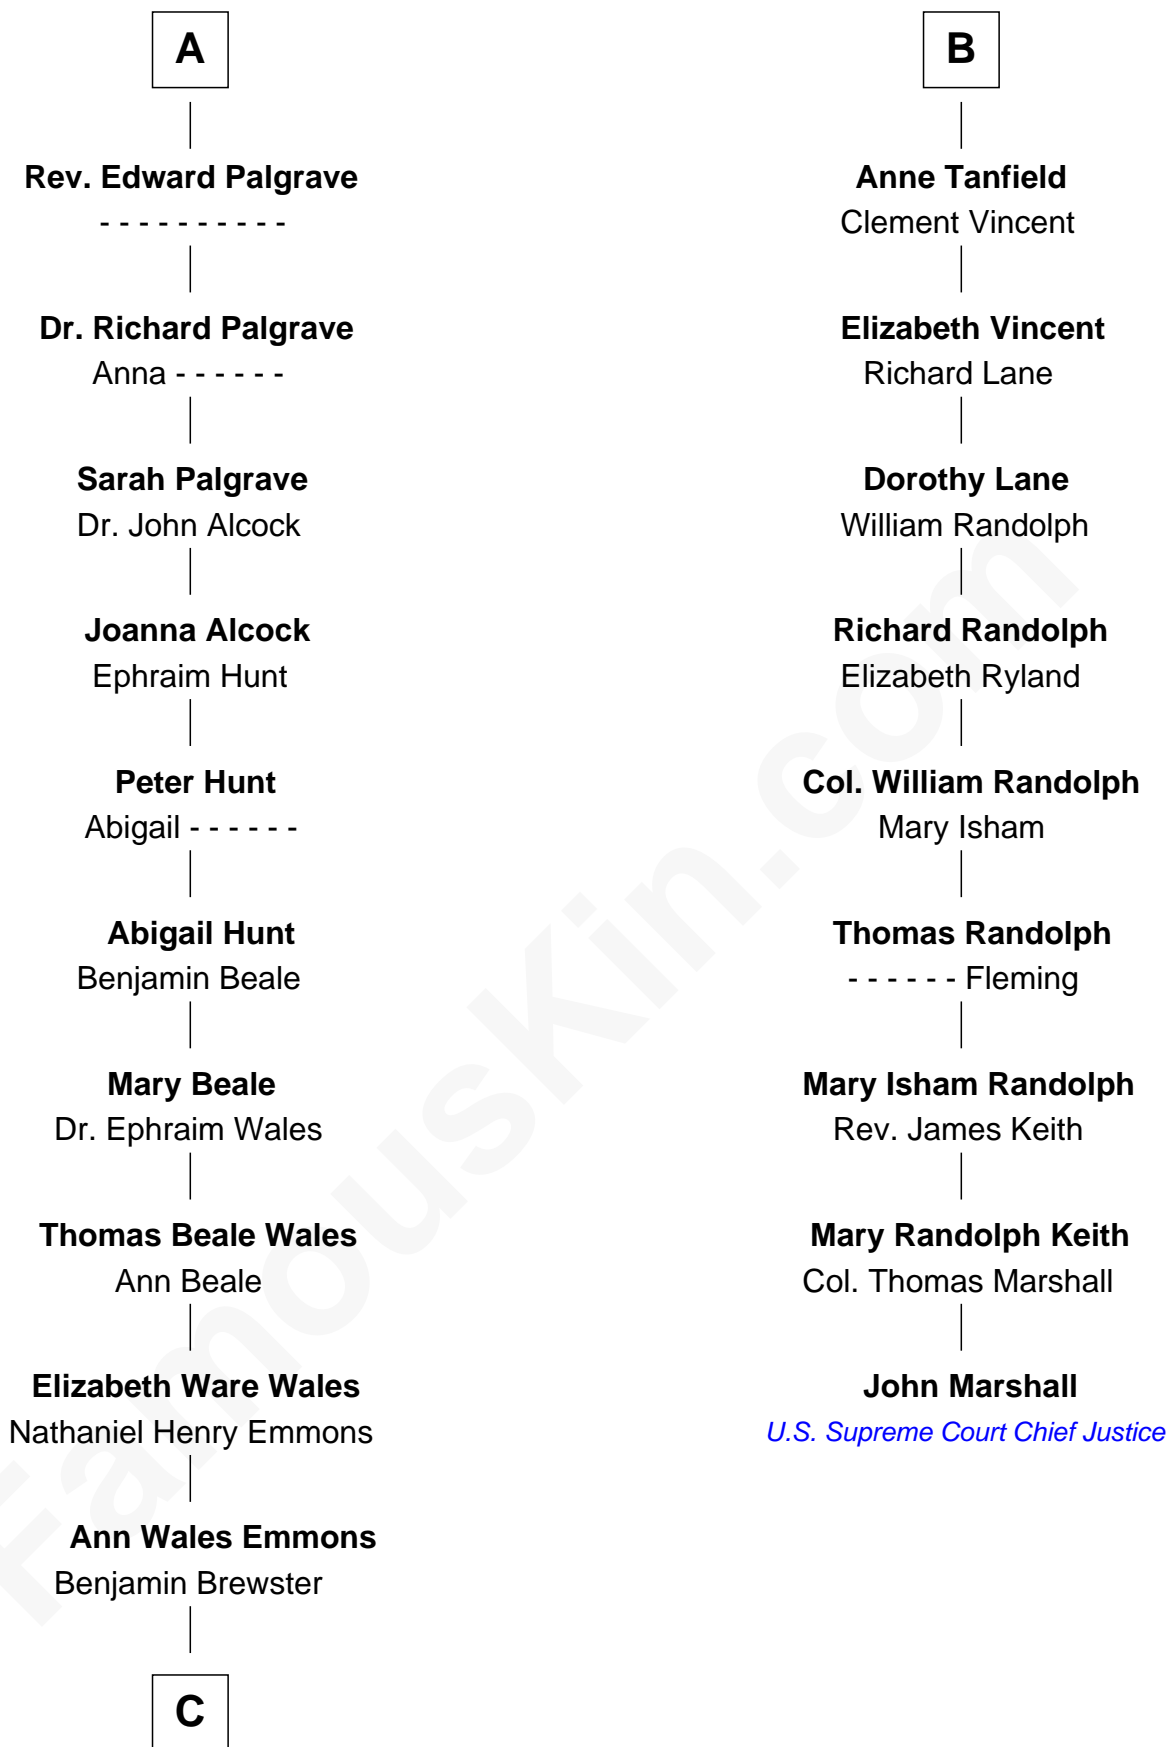

FamousKin.com
Relationship Chart of
Paget Brewster
TV Actress

15th cousin 5 times removed of

John Marshall
4th Chief Justice of the U.S. Supreme Court

C

—
Dr. George Washington Wales Brewster

Ellen Mackenzie Hodge

—
George Washington Wales Brewster

Joan Ryerson

—
Galen Brewster

Hathaway Tew

—
Paget Brewster

TV Actress